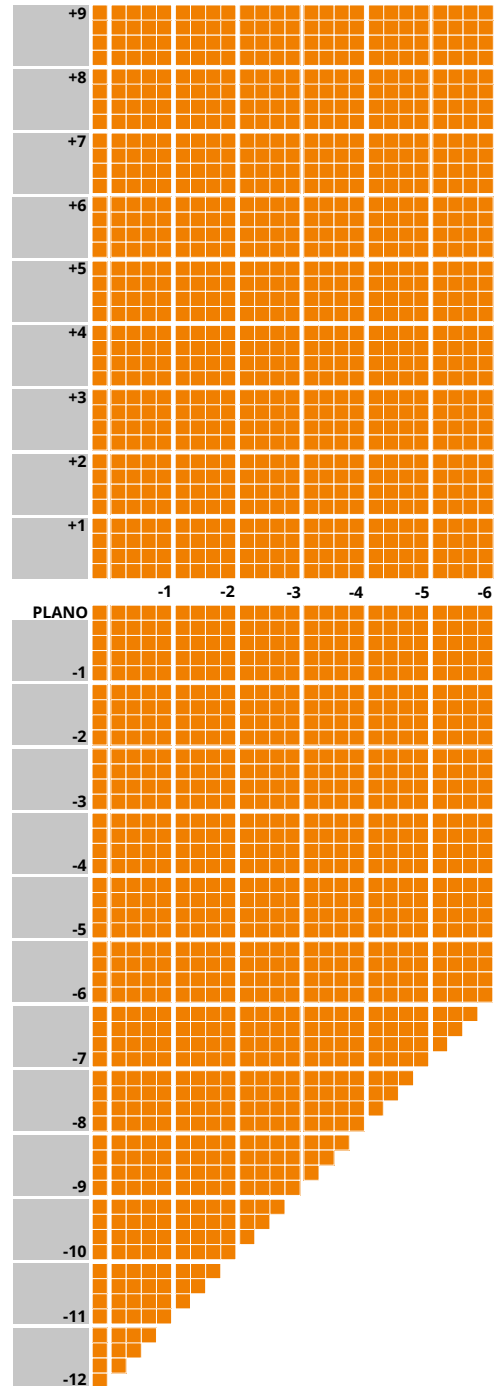

1.74 WIDEVIEW CONFIDENCE TRANSITIONS SIGNATURE

Hardcoated / Infinity XT / Hydro+ / Blue Shield

TECHNICAL INFORMATION

N	Refractive Index:	1.74
V	Abbe Value:	33
	Density:	1.46
	UV:	400 (Up to 460*)

IMPORTANT INFORMATION

- Available in Brown and Grey
- Up to 4.00D of prism available
- Additions of +0.75 to +3.50 available
- Minimum fitting height is variable (14-25mm)
- Fitting cross 4mm above HCL

DISPENSING RECOMMENDATIONS

- Not recommended for rimless

LENS PROPERTIES

	Hardcoated	Infinity XT	Hydro+	Blue Shield
Optimum clarity	✓	✓	✓	✓
Scratch resistant	✓	✓	✓	✓
Easy clean		✓	✓	✓
Anti-reflective		✓	✓	✓
Super-hydrophobic			✓	✓
Thinner than CR39	✓	✓	✓	✓
Freeform technology	✓	✓	✓	✓
Filters blue light				✓

* Diameters from 50mm to 80mm - dependent on prescription