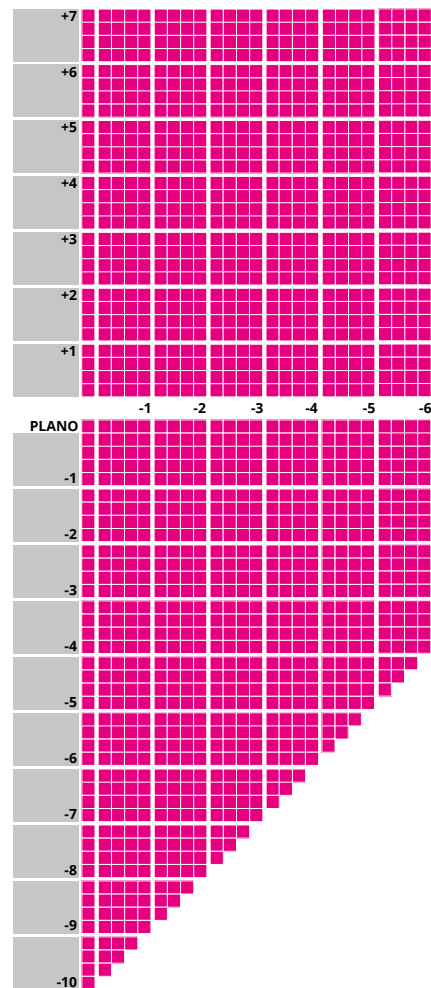

1.6 WIDEVIEW CONFIDENCE

Hardcoated / Infinity XT / Hydro+ / Blue Shield

TECHNICAL INFORMATION

N	Refractive Index:	1.6
V	Abbe Value:	42
	Density:	1.30
	UV:	400 (Up to 460*)

IMPORTANT INFORMATION

- Up to 4.00D of prism available
- Additions of +0.75 to +3.50 available
- Minimum fitting height is variable (14-25mm)
- Fitting cross 4mm above HCL
- Available to tint up to 75% absorption

LENS PROPERTIES

	Hardcoated	Infinity XT	Hydro+	Blue Shield
Optimum clarity	✓	✓	✓	✓
Scratch resistant	✓	✓	✓	✓
Easy clean		✓	✓	✓
Anti-reflective		✓	✓	✓
Super-hydrophobic			✓	✓
Thinner than CR39	✓	✓	✓	✓
Freeform technology	✓	✓	✓	✓
Filters blue light				✓

* Diameters from 50mm to 80mm - dependent on prescription