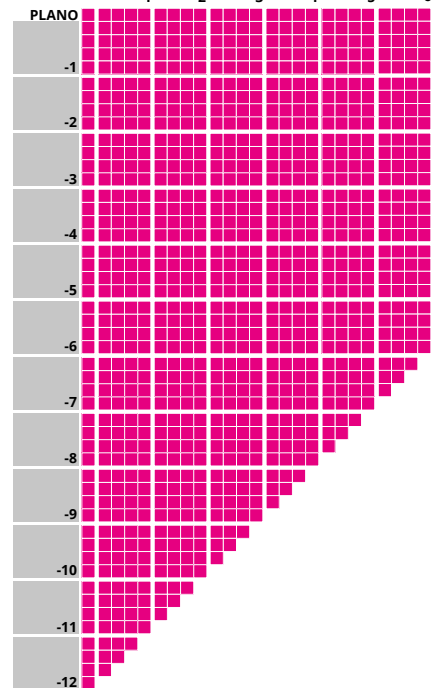

1.74 WIDEVIEW CONFIDENCE

Hardcoated / Infinity XT / Hydro+ / Blue Shield

TECHNICAL INFORMATION

N	Refractive Index:	1.74
V	Abbe Value:	33
	Density:	1.46
	UV:	400 (Up to 460*)

IMPORTANT INFORMATION

- Up to 4.00D of prism available
- Additions of +0.75 to +3.50 available
- Minimum fitting height is variable (14-25mm)
- Fitting cross 4mm above HCL
- Available to tint up to 75% absorption

DISPENSING RECOMMENDATIONS

- Not recommended for rimless glazing

LENS PROPERTIES

	Hardcoated	Infinity XT	Hydro+	Blue Shield
Optimum clarity	✓	✓	✓	✓
Scratch resistant	✓	✓	✓	✓
Easy clean		✓	✓	✓
Anti-reflective		✓	✓	✓
Super-hydrophobic			✓	✓
Thinner than CR39	✓	✓	✓	✓
Freeform technology	✓	✓	✓	✓
Filters blue light				✓

* Diameters from 50mm to 80mm - dependent on prescription

Call us on +44 (0) 2087 329 600 or visit lenses.jaikudo.com

* with Blue Shield coating