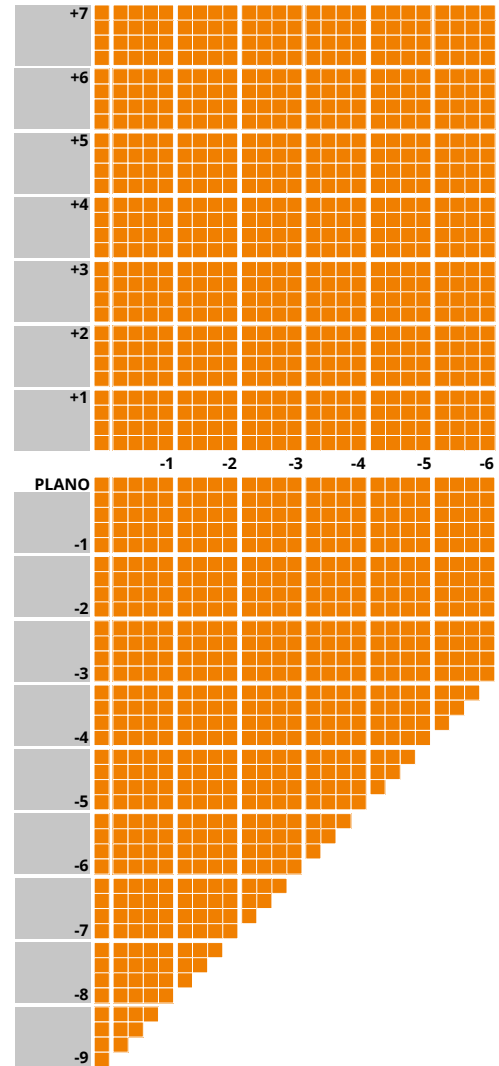

1.53 TRIVEX WIDEVIEW CONFIDENCE TRANSITIONS SIGNATURE

Hardcoated / Infinity XT / Hydro+ / Blue Shield

TECHNICAL INFORMATION

N	Refractive Index:	1.53
V	Abbe Value:	45
	Density:	1.11
	UV:	400 (Up to 460*)

IMPORTANT INFORMATION

- Available in Brown and Grey
- Up to 4.00D of prism available
- Additions of +0.75 to +3.50 available
- Minimum fitting height is variable (14-25mm)
- Fitting cross 4mm above HCL

LENS PROPERTIES

	Hardcoated	Infinity XT	Hydro+	Blue Shield
Optimum clarity	✓	✓	✓	✓
Scratch resistant	✓	✓	✓	✓
Easy clean		✓	✓	✓
Anti-reflective		✓	✓	✓
Super-hydrophobic			✓	✓
Thinner than CR39	✓	✓	✓	✓
Freeform technology	✓	✓	✓	✓
Filters blue light				✓

* Diameters from 50mm to 80mm - dependent on prescription