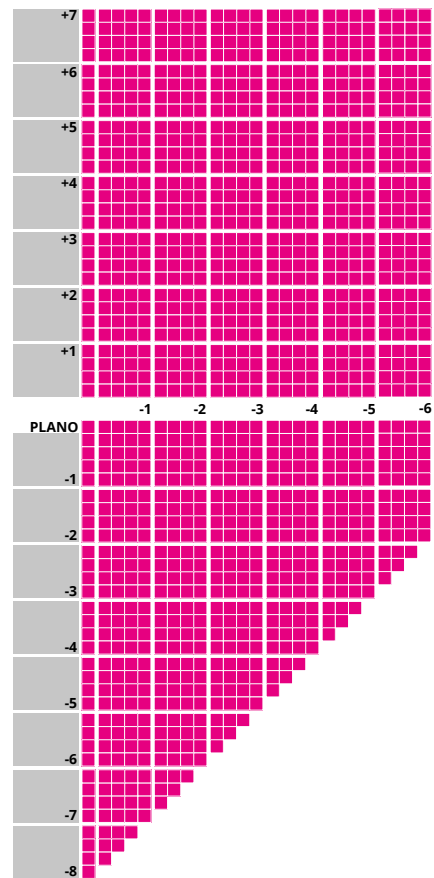

1.5 CR39 WIDEVIEW CONFIDENCE

Honeycomb with Hydro+

TECHNICAL INFORMATION

Refractive Index: 1.498
Abbe Value: 58
Density: 1.32
UV: 400

IMPORTANT INFORMATION

- Up to 4.00D of prism available
- Additions of +0.75 to +3.50 available
- Minimum fitting height is variable (14-25mm)
- Fitting cross 4mm above HCL

DISPENSING RECOMMENDATIONS

- Not suitable for rimless glazing
- Not suitable for tinting

LENS PROPERTIES

	Hydro+
Optimum clarity ✓	
Scratch resistant ✓	
Easy clean ✓	
Anti-reflective ✓	
Super-hydrophobic ✓	
Thinner than CR39	
Freeform technology ✓	
Filters blue light	

* Diameters from 50mm to 80mm - dependent on prescription