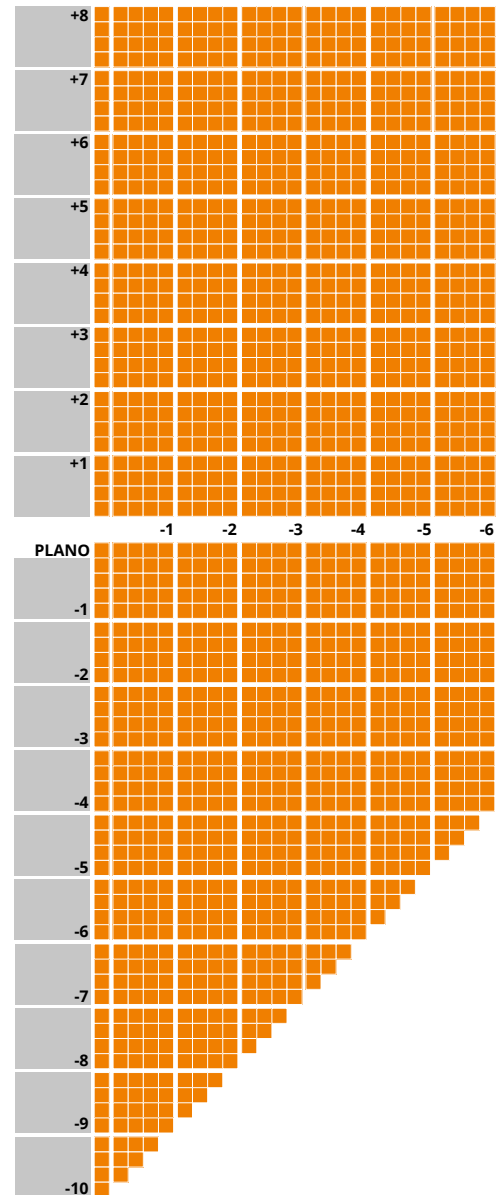

1.67 WIDEVIEW CONFIDENCE NUPOLAR

Hardcoated / Infinity XT / Hydro+

Back surface MAR available

TECHNICAL INFORMATION

N	Refractive Index:	1.67
V	Abbe Value:	32
	Density:	1.35
	UV:	400

IMPORTANT INFORMATION

- Available in Brown, Grey and Green
- Up to 4.00D of prism available
- Additions of +0.75 to +3.50 available
- Minimum fitting height is variable (14-25mm)
- Fitting cross 4mm above HCL

DISPENSING RECOMMENDATIONS

- Not suitable for supra glazing

LENS PROPERTIES

	Hardcoated	Infinity XT	Hydro+
Optimum clarity	✓	✓	✓
Scratch resistant	✓	✓	✓
Easy clean		✓	✓
Anti-reflective		✓	✓
Super-hydrophobic			✓
Thinner than CR39	✓	✓	✓
Freeform technology	✓	✓	✓
Filters blue light			

* Diameters from 50mm to 80mm - dependent on prescription