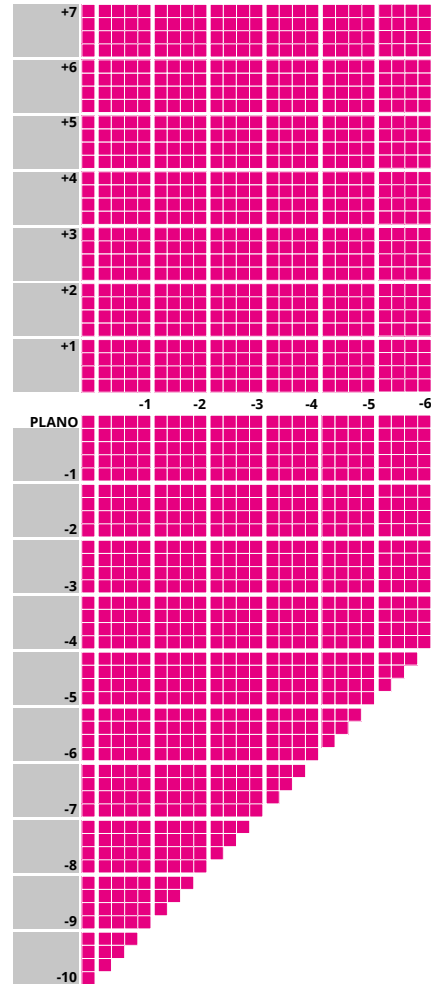

1.59 POLYCARBONATE WIDEVIEW CONFIDENCE

Hardcoated / Infinity XT / Hydro+ / Blue Shield

TECHNICAL INFORMATION

N	Refractive Index:	1.59
V	Abbe Value:	31
	Density:	1.20
	UV:	385 (Up to 460*)

IMPORTANT INFORMATION

- Up to 4.00D of prism available
- Additions of +0.75 to +3.50 available
- Minimum fitting height is variable (14-25mm)
- Fitting cross 4mm above HCL

DISPENSING RECOMMENDATIONS

- Not suitable for tinting

LENS PROPERTIES

	Hardcoated	Infinity XT	Hydro+	Blue Shield
Optimum clarity	✓	✓	✓	✓
Scratch resistant	✓	✓	✓	✓
Easy clean		✓	✓	✓
Anti-reflective		✓	✓	✓
Super-hydrophobic			✓	✓
Thinner than CR39	✓	✓	✓	✓
Freeform technology	✓	✓	✓	✓
Filters blue light				✓

* Diameters from 50mm to 80mm - dependent on prescription