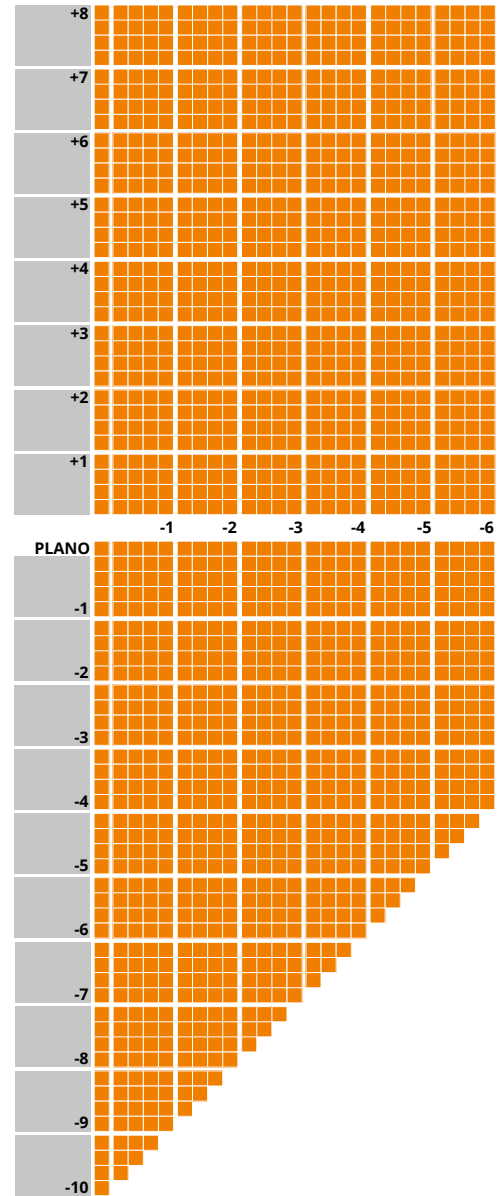

1.67 WIDEVIEW CONFIDENCE TRANSITIONS SIGNATURE

Hardcoated / Infinity XT / Hydro+ / Blue Shield

TECHNICAL INFORMATION

N	Refractive Index:	1.67
V	Abbe Value:	32
	Density:	1.35
	UV:	400 (Up to 460*)

IMPORTANT INFORMATION

- Available in Brown and Grey
- Up to 4.00D of prism available
- Additions of +0.75 to +3.50 available
- Minimum fitting height is variable (14-25mm)
- Fitting cross 4mm above HCL

LENS PROPERTIES

	Hardcoated	Infinity XT	Hydro+	Blue Shield
Optimum clarity	✓	✓	✓	✓
Scratch resistant	✓	✓	✓	✓
Easy clean		✓	✓	✓
Anti-reflective		✓	✓	✓
Super-hydrophobic			✓	✓
Thinner than CR39	✓	✓	✓	✓
Freeform technology	✓	✓	✓	✓
Filters blue light				✓

* Diameters from 50mm to 80mm - dependent on prescription