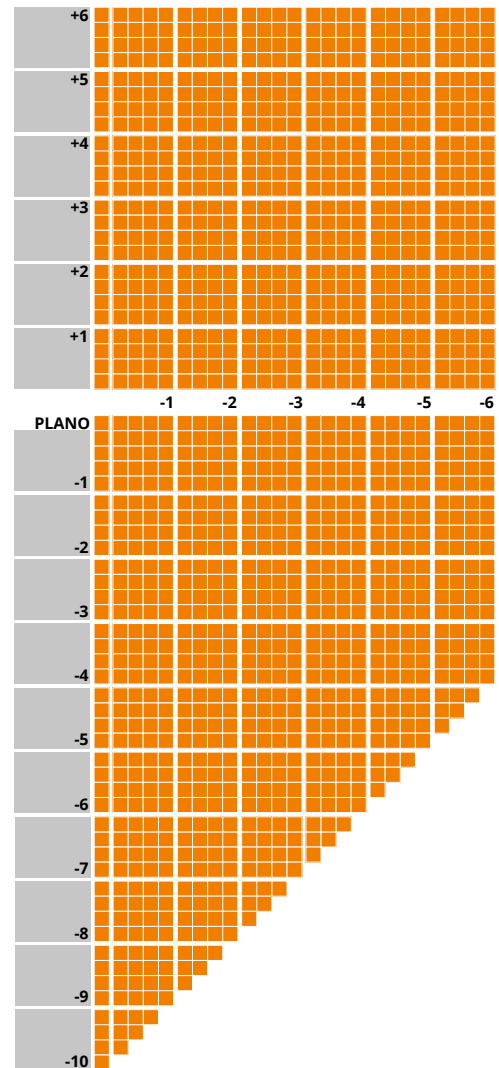

1.5 CR39 WIDEVIEW CONFIDENCE TRANSITIONS SIGNATURE

Hardcoated / Infinity XT / Hydro+ / Blue Shield

TECHNICAL INFORMATION

N	Refractive Index:	1.498
V	Abbe Value:	58
	Density:	1.32
	UV:	400 (Up to 460*)

IMPORTANT INFORMATION

- Available in Brown and Grey
- Up to 4.00D of prism available
- Additions of +0.75 to +3.50 available
- Minimum fitting height is variable (14-25mm)
- Fitting cross 4mm above HCL

DISPENSING RECOMMENDATIONS

- Not suitable for rimless glazing

LENS PROPERTIES

	Hardcoated	Infinity XT	Hydro+	Blue Shield
Optimum clarity	✓	✓	✓	✓
Scratch resistant	✓	✓	✓	✓
Easy clean		✓	✓	✓
Anti-reflective		✓	✓	✓
Super-hydrophobic			✓	✓
Thinner than CR39				
Freeform technology	✓	✓	✓	✓
Filters blue light				✓

* Diameters from 50mm to 80mm - dependent on prescription