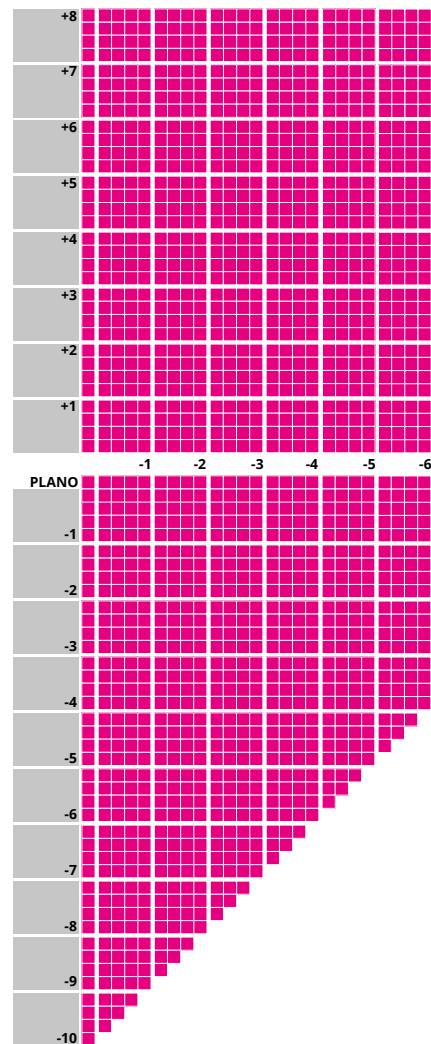

## LENS PROPERTIES

	Hydro+
	Optimum clarity ✓
	Scratch resistant ✓
	Easy clean ✓
	Anti-reflective ✓
	Super-hydrophobic ✓
	Thinner than CR39 ✓
	Freeform technology ✓
	Filters blue light

\* Diameters from 50mm to 80mm - dependent on prescription