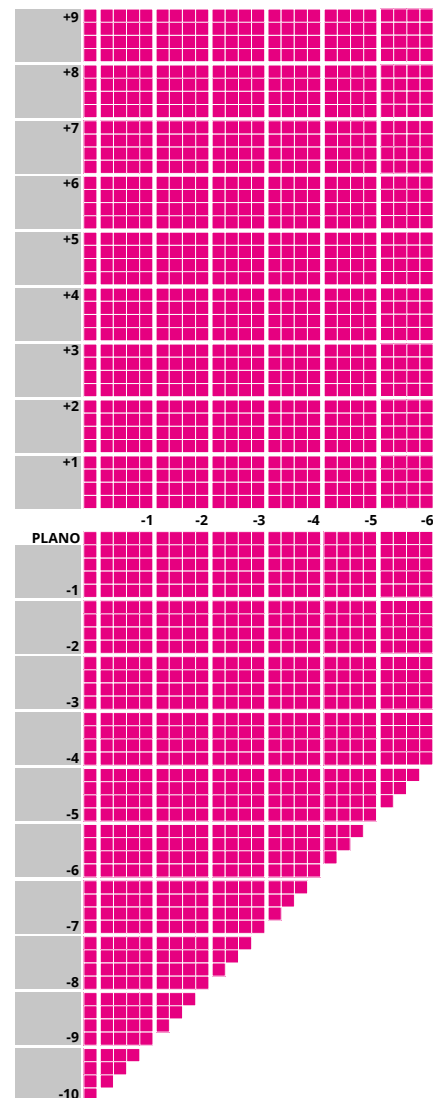

1.67 WIDEVIEW CONFIDENCE

Hardcoated / Infinity XT / Hydro+ / Blue Shield

TECHNICAL INFORMATION

N	Refractive Index:	1.67
V	Abbe Value:	32
	Density:	1.35
	UV:	400 (Up to 460*)

IMPORTANT INFORMATION

- Up to 4.00D of prism available
- Additions of +0.75 to +3.50 available
- Minimum fitting height is variable (14-25mm)
- Fitting cross 4mm above HCL
- Available to tint up to 75% absorption

LENS PROPERTIES

	Hardcoated	Infinity XT	Hydro+	Blue Shield
Optimum clarity	✓	✓	✓	✓
Scratch resistant	✓	✓	✓	✓
Easy clean		✓	✓	✓
Anti-reflective		✓	✓	✓
Super-hydrophobic			✓	✓
Thinner than CR39	✓	✓	✓	✓
Freeform technology	✓	✓	✓	✓
Filters blue light				✓

* Diameters from 50mm to 80mm - dependent on prescription