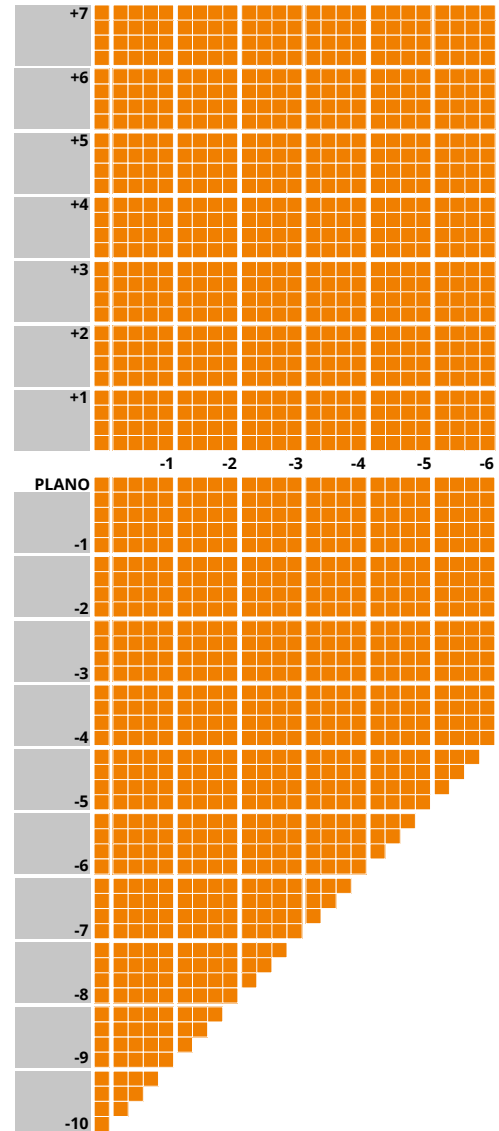

1.59 POLYCARBONATE WIDEVIEW CONFIDENCE TRANSITIONS SIGNATURE

Hardcoated / Infinity XT / Hydro+ / Blue Shield

TECHNICAL INFORMATION

N	Refractive Index:	1.59
V	Abbe Value:	31
	Density:	1.20
	UV:	400 (Up to 460*)

IMPORTANT INFORMATION

- Available in Brown and Grey
- Up to 4.00D of prism available
- Additions of +0.75 to +3.50 available
- Minimum fitting height is variable (14-25mm)
- Fitting cross 4mm above HCL

LENS PROPERTIES

	Hardcoated	Infinity XT	Hydro+	Blue Shield
Optimum clarity	✓	✓	✓	✓
Scratch resistant	✓	✓	✓	✓
Easy clean		✓	✓	✓
Anti-reflective		✓	✓	✓
Super-hydrophobic			✓	✓
Thinner than CR39	✓	✓	✓	✓
Freeform technology	✓	✓	✓	✓
Filters blue light				✓

* Diameters from 50mm to 80mm - dependent on prescription