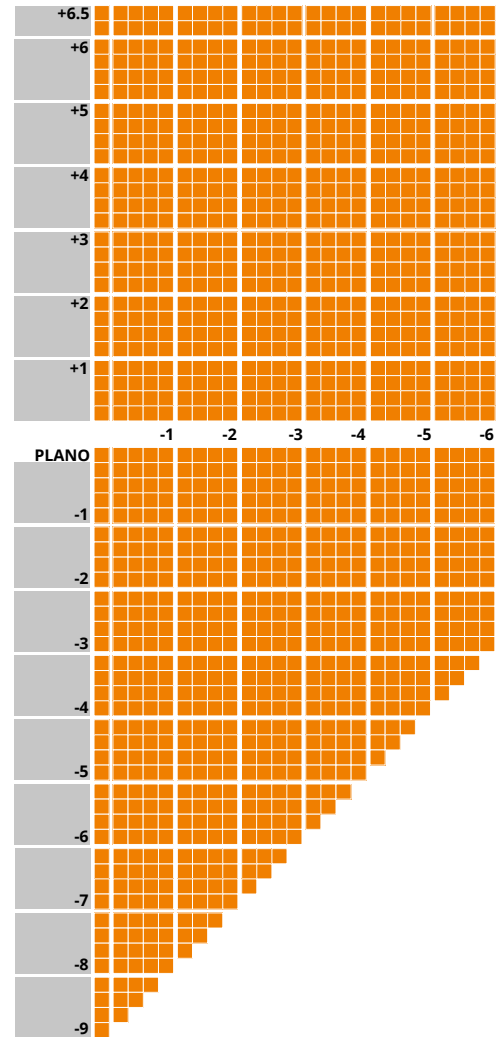

1.5 CR39 WIDEVIEW CONFIDENCE NUPOLAR

Hardcoated / Infinity XT / Hydro+

Back surface MAR available

TECHNICAL INFORMATION

N	Refractive Index:	1.498
V	Abbe Value:	58
	Density:	1.32
	UV:	400

IMPORTANT INFORMATION

- Available in Brown, Grey and Green
- Up to 4.00D of prism available
- Additions of +0.75 to +3.50 available
- Minimum fitting height is variable (14-25mm)
- Fitting cross 4mm above HCL

DISPENSING RECOMMENDATIONS

- Not suitable for rimless or supra glazing

LENS PROPERTIES

	Hardcoated	Infinity XT	Hydro+
Optimum clarity	✓	✓	✓
Scratch resistant	✓	✓	✓
Easy clean		✓	✓
Anti-reflective		✓	✓
Super-hydrophobic			✓
Thinner than CR39			
Freeform technology	✓	✓	✓
Filters blue light			

* Diameters from 50mm to 80mm - dependent on prescription