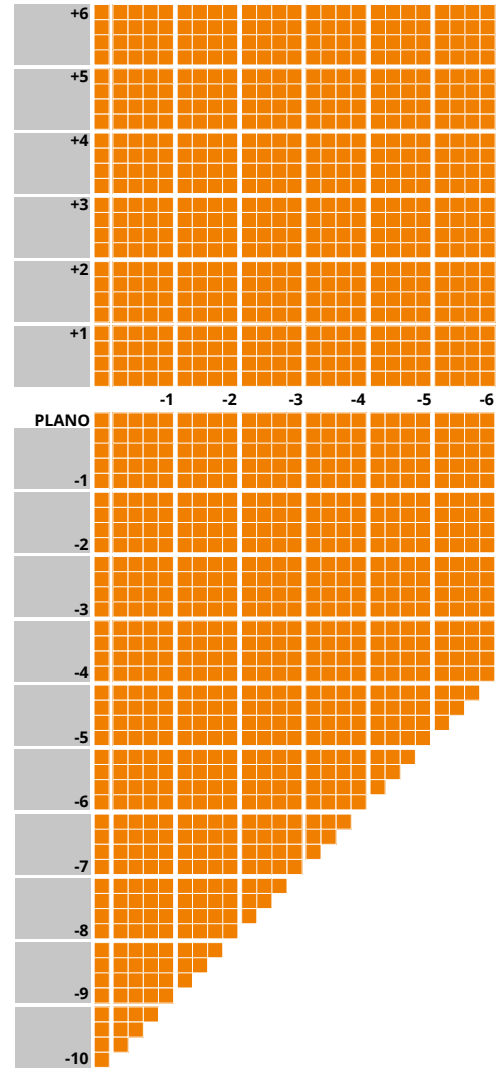

1.5 CR39 WIDEVIEW CONFIDENCE TRANSITIONS XTRACTIVE

Hardcoated / Infinity XT / Hydro+ / Blue Shield

TECHNICAL INFORMATION

N	Refractive Index:	1.498
V	Abbe Value:	58
	Density:	1.32
	UV:	400 (Up to 460*)

IMPORTANT INFORMATION

- Available in Brown and Grey
- Up to 4.00D of prism available
- Additions of +0.75 to +3.50 available
- Minimum fitting height is variable (14-25mm)
- Fitting cross 4mm above HCL

DISPENSING RECOMMENDATIONS

- Not suitable for rimless glazing

LENS PROPERTIES

	Hardcoated	Infinity XT	Hydro+	Blue Shield
Optimum clarity	✓	✓	✓	✓
Scratch resistant	✓	✓	✓	✓
Easy clean		✓	✓	✓
Anti-reflective		✓	✓	✓
Super-hydrophobic			✓	✓
Thinner than CR39				
Freeform technology	✓	✓	✓	✓
Filters blue light				✓

* Diameters from 50mm to 80mm - dependent on prescription