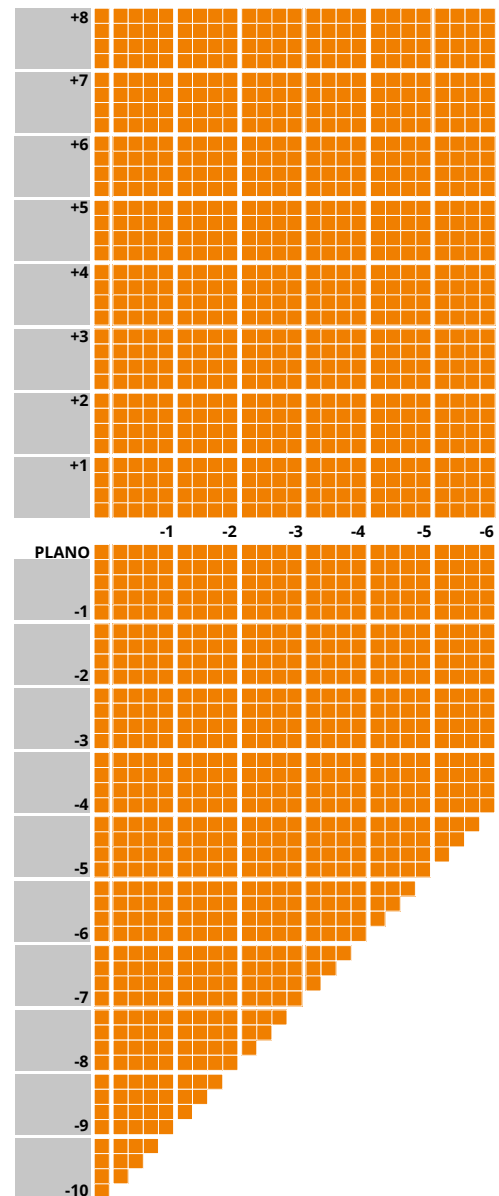

1.6 WIDEVIEW CONFIDENCE NUPOLAR

Hardcoated / Infinity XT / Hydro+

TECHNICAL INFORMATION

N	Refractive Index:	1.6
V	Abbe Value:	42
	Density:	1.30
	UV:	400

IMPORTANT INFORMATION

- Available in Brown, Grey and Green
- Up to 4.00D of prism available
- Additions of +0.75 to +3.50 available
- Minimum fitting height is variable (14-25mm)
- Fitting cross 4mm above HCL

DISPENSING RECOMMENDATIONS

- Not suitable for supra glazing

LENS PROPERTIES

	Hardcoated	Infinity XT	Hydro+
Optimum clarity	✓	✓	✓
Scratch resistant	✓	✓	✓
Easy clean		✓	✓
Anti-reflective		✓	✓
Super-hydrophobic			✓
Thinner than CR39	✓	✓	✓
Freeform technology	✓	✓	✓
Filters blue light			

Back surface MAR available

* Diameters from 50mm to 80mm - dependent on prescription