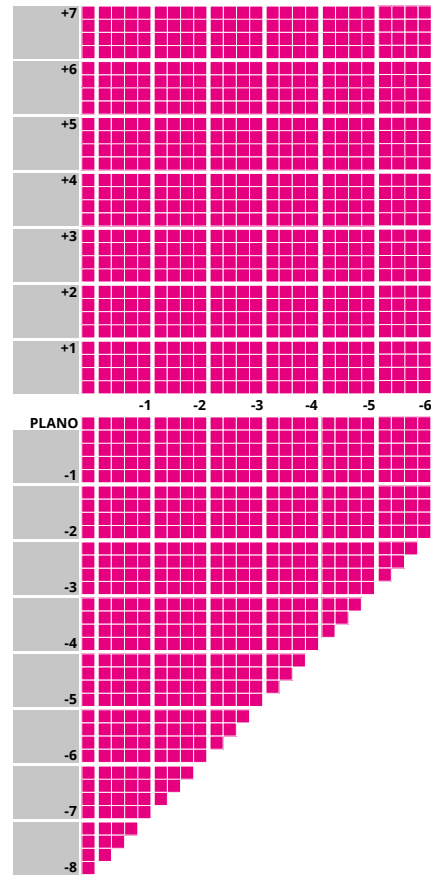

1.53 TRIVEX WIDEVIEW CONFIDENCE

Hardcoated / Infinity XT / Hydro+ / Blue Shield

TECHNICAL INFORMATION

N	Refractive Index:	1.53
V	Abbe Value:	45
	Density:	1.11
	UV:	400 (Up to 460*)

IMPORTANT INFORMATION

- Up to 4.00D of prism available
- Additions of +0.75 to +3.50 available
- Minimum fitting height is variable (14-25mm)
- Fitting cross 4mm above HCL

DISPENSING RECOMMENDATIONS

- Not suitable for tinting

LENS PROPERTIES

	Hardcoated	Infinity XT	Hydro+	Blue Shield
Optimum clarity	✓	✓	✓	✓
Scratch resistant	✓	✓	✓	✓
Easy clean		✓	✓	✓
Anti-reflective		✓	✓	✓
Super-hydrophobic			✓	✓
Thinner than CR39	✓	✓	✓	✓
Freeform technology	✓	✓	✓	✓
Filters blue light				✓

* Diameters from 50mm to 80mm - dependent on prescription