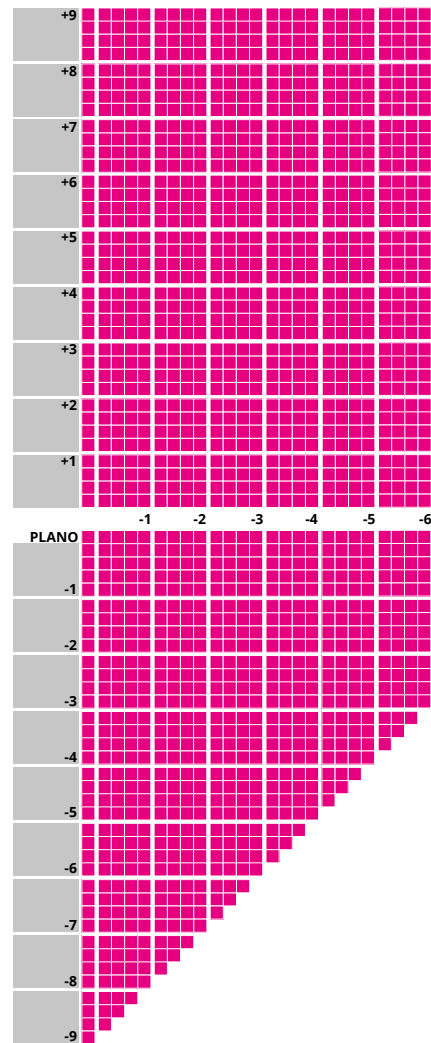

1.5 CR39 WIDEVIEW CONFIDENCE

Hardcoated / Infinity XT / Hydro+ / Blue Shield

TECHNICAL INFORMATION

N	Refractive Index:	1.498
V	Abbe Value:	58
	Density:	1.32
	UV:	355 (Up to 460*)

IMPORTANT INFORMATION

- Up to 4.00D of prism available
- Additions of +0.75 to +3.50 available
- Minimum fitting height is variable (14-25mm)
- Fitting cross 4mm above HCL
- Available to tint up to 85% absorption

DISPENSING RECOMMENDATIONS

- Not suitable for rimless glazing

LENS PROPERTIES

	Hardcoated	Infinity XT	Hydro+	Blue Shield
Optimum clarity	✓	✓	✓	✓
Scratch resistant	✓	✓	✓	✓
Easy clean		✓	✓	✓
Anti-reflective		✓	✓	✓
Super-hydrophobic			✓	✓
Thinner than CR39				
Freeform technology	✓	✓	✓	✓
Filters blue light				✓

* Diameters from 50mm to 80mm - dependent on prescription