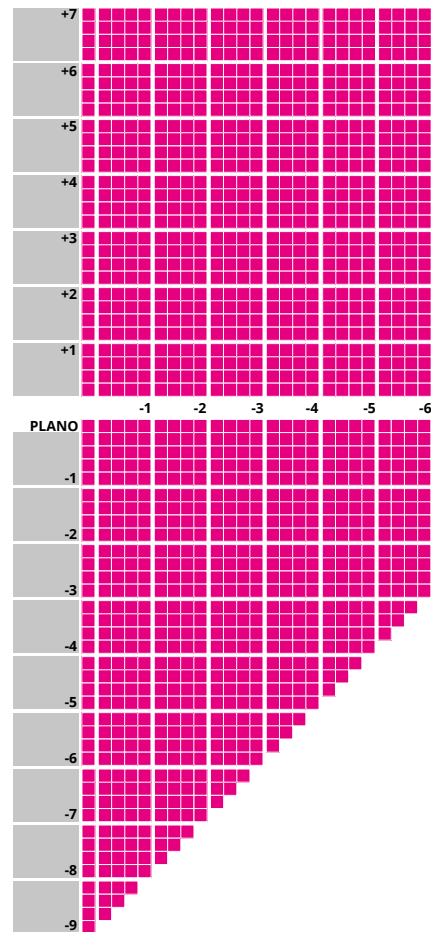

## IMPORTANT INFORMATION

- Up to 4.00D of prism available
- Additions of +0.75 to +3.50 available
- Minimum fitting height is variable (14-25mm)
- Fitting cross 4mm above HCL

## LENS PROPERTIES

		Hydro+
	Optimum clarity	✓
	Scratch resistant	✓
	Easy clean	✓
	Anti-reflective	✓
	Super-hydrophobic	✓
	Thinner than CR39	✓
	Freeform technology	✓
	Filters blue light	

\* Diameters from 50mm to 80mm - dependent on prescription