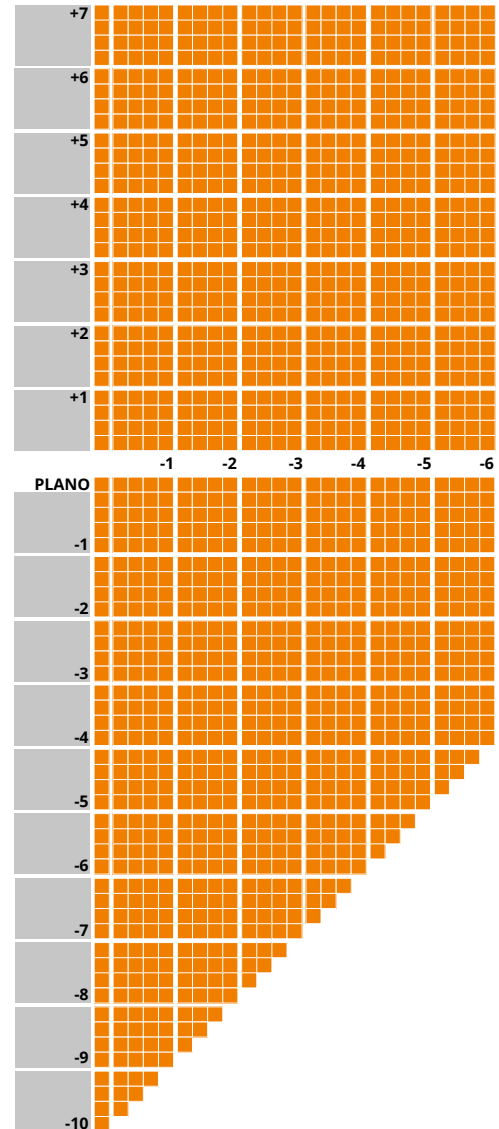

1.59 POLYCARBONATE WIDEVIEW ZENIX TRANSITIONS SIGNATURE

Hardcoated / Infinity XT / Hydro+ / Blue Shield

TECHNICAL INFORMATION

N	Refractive Index:	1.59
V	Abbe Value:	31
	Density:	1.20
	UV:	400 (Up to 460*)

IMPORTANT INFORMATION

- Available in Brown and Grey
- Up to 4.00D of prism available
- Additions of +0.75 to +3.50 available
- Minimum fitting heights:
  - Deep 18mm
  - Regular 16mm
  - Shallow 14mm
- Fitting cross 4mm above HCL

LENS PROPERTIES

	Hardcoated	Infinity XT	Hydro+	Blue Shield
Optimum clarity	✓	✓	✓	✓
Scratch resistant	✓	✓	✓	✓
Easy clean		✓	✓	✓
Anti-reflective		✓	✓	✓
Super-hydrophobic			✓	✓
Thinner than CR39	✓	✓	✓	✓
Freeform technology	✓	✓	✓	✓
Filters blue light				✓

* Diameters from 50mm to 80mm - dependent on prescription

Call us on +44 (0) 2087 329 600 or visit lenses.jaikudo.com

* with Blue Shield coating