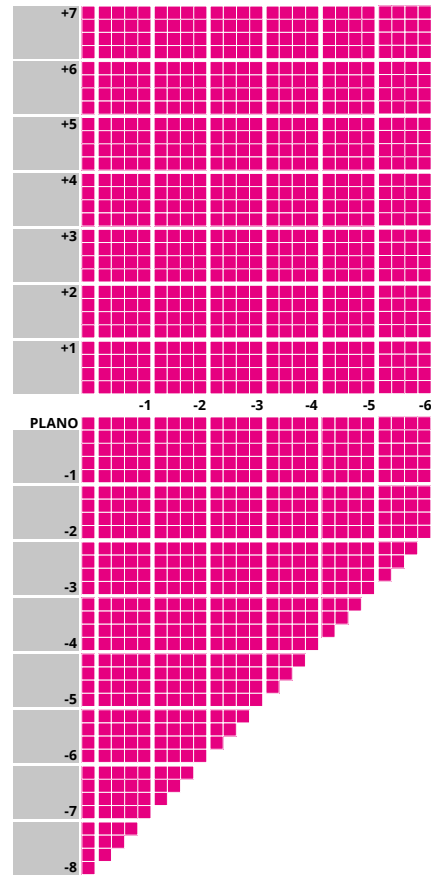

1.56 WIDEVIEW ZENIX

Hardcoated / Infinity XT / Hydro+ / Blue Shield

TECHNICAL INFORMATION

N	Refractive Index:	1.56
V	Abbe Value:	37
	Density:	1.19
	UV:	380 (Up to 460*)

IMPORTANT INFORMATION

- Up to 4.00D of prism available
- Additions of +0.75 to +3.50 available
- Minimum fitting heights:
  - Deep 18mm
  - Regular 16mm
  - Shallow 14mm
- Fitting cross 4mm above HCL
- Available to tint up to 75% absorption

DISPENSING RECOMMENDATIONS

- Not suitable for rimless glazing

LENS PROPERTIES

	Hardcoated	Infinity XT	Hydro+	Blue Shield
Optimum clarity	✓	✓	✓	✓
Scratch resistant	✓	✓	✓	✓
Easy clean		✓	✓	✓
Anti-reflective		✓	✓	✓
Super-hydrophobic			✓	✓
Thinner than CR39	✓	✓	✓	✓
Freeform technology	✓	✓	✓	✓
Filters blue light				✓

* Diameters from 50mm to 80mm - dependent on prescription