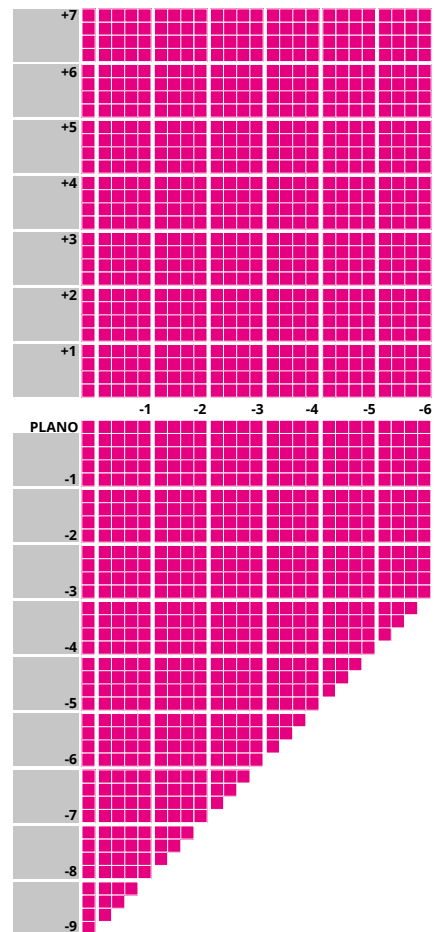

1.6 WIDEVIEW ZENIX

Honeycomb with Hydro+

TECHNICAL INFORMATION

N	Refractive Index:	1.6
V	Abbe Value:	42
	Density:	1.30
	UV:	400

IMPORTANT INFORMATION

- Up to 4.00D of prism available
- Additions of +0.75 to +3.50 available
- Minimum fitting heights:
  - Deep 18mm
  - Regular 16mm
  - Shallow 14mm
- Fitting cross 4mm above HCL

DISPENSING RECOMMENDATIONS

- Not suitable for tinting

LENS PROPERTIES

		Hydro+
	Optimum clarity	✓
	Scratch resistant	✓
	Easy clean	✓
	Anti-reflective	✓
	Super-hydrophobic	✓
	Thinner than CR39	✓
	Freeform technology	✓
	Filters blue light	

* Diameters from 50mm to 80mm - dependent on prescription