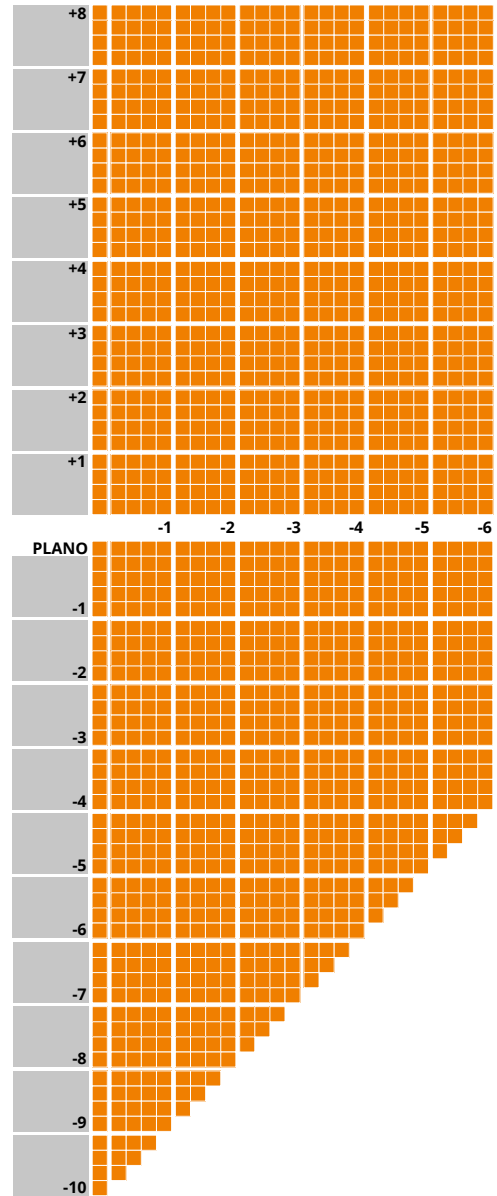

1.67 WIDEVIEW ZENIX TRANSITIONS SIGNATURE

Hardcoated / Infinity XT / Hydro+ / Blue Shield

TECHNICAL INFORMATION

N	Refractive Index:	1.67
V	Abbe Value:	32
	Density:	1.35
	UV:	400 (Up to 460*)

IMPORTANT INFORMATION

- Available in Brown and Grey
- Up to 4.00D of prism available
- Additions of +0.75 to +3.50 available
- Minimum fitting heights:
  - Deep 18mm
  - Regular 16mm
  - Shallow 14mm
- Fitting cross 4mm above HCL

LENS PROPERTIES

	Hardcoated	Infinity XT	Hydro+	Blue Shield
Optimum clarity	✓	✓	✓	✓
Scratch resistant	✓	✓	✓	✓
Easy clean		✓	✓	✓
Anti-reflective		✓	✓	✓
Super-hydrophobic			✓	✓
Thinner than CR39	✓	✓	✓	✓
Freeform technology	✓	✓	✓	✓
Filters blue light				✓

* Diameters from 50mm to 80mm - dependent on prescription