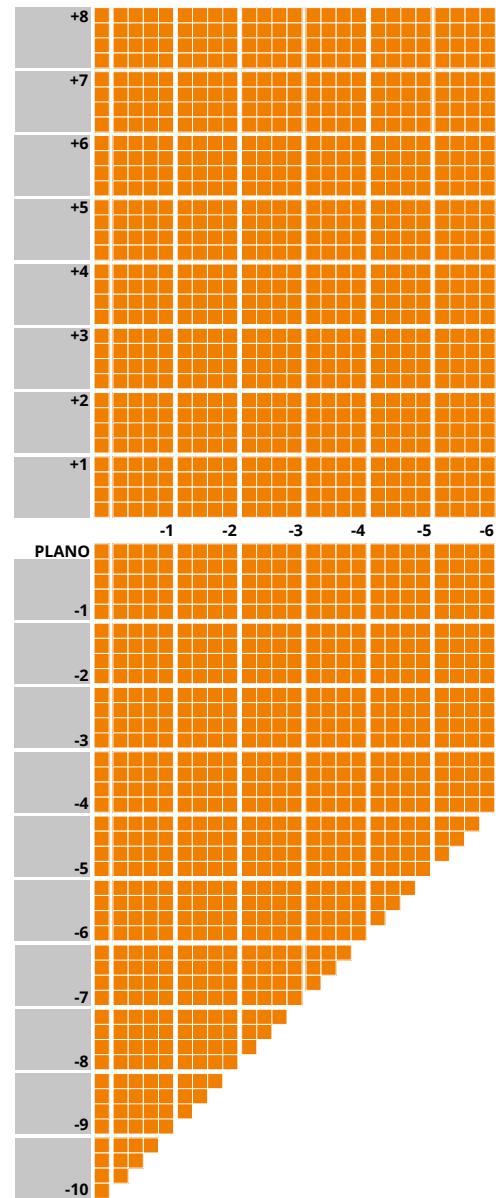

IMPORTANT INFORMATION

- Available in Brown, Grey and Green
- Up to 4.00D of prism available
- Additions of +0.75 to +3.50 available
- Minimum fitting heights:
 - Deep 18mm
 - Regular 16mm
 - Shallow 14mm
- Fitting cross 4mm above HCL

* Diameters from 50mm to 80mm - dependent on prescription