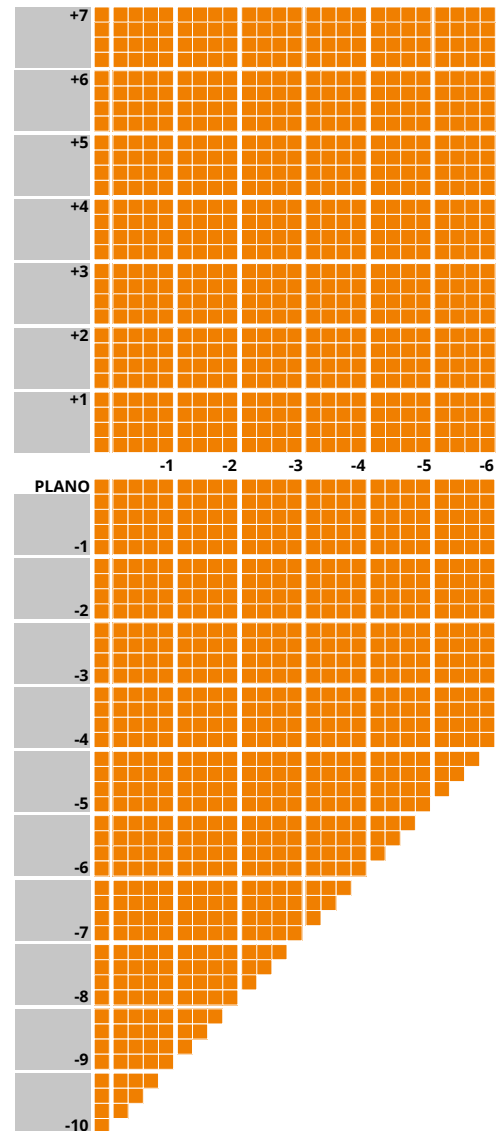

1.6 WIDEVIEW ZENIX TRANSITIONS SIGNATURE

Hardcoated / Infinity XT / Hydro+ / Blue Shield

TECHNICAL INFORMATION

N	Refractive Index:	1.6
V	Abbe Value:	42
	Density:	1.30
	UV:	400 (Up to 460*)

IMPORTANT INFORMATION

- Available in Brown and Grey
- Up to 4.00D of prism available
- Additions of +0.75 to +3.50 available
- Minimum fitting heights:
  - Deep 18mm
  - Regular 16mm
  - Shallow 14mm
- Fitting cross 4mm above HCL

LENS PROPERTIES

	Hardcoated	Infinity XT	Hydro+	Blue Shield
Optimum clarity	✓	✓	✓	✓
Scratch resistant	✓	✓	✓	✓
Easy clean		✓	✓	✓
Anti-reflective		✓	✓	✓
Super-hydrophobic			✓	✓
Thinner than CR39	✓	✓	✓	✓
Freeform technology	✓	✓	✓	✓
Filters blue light				✓

* Diameters from 50mm to 80mm - dependent on prescription