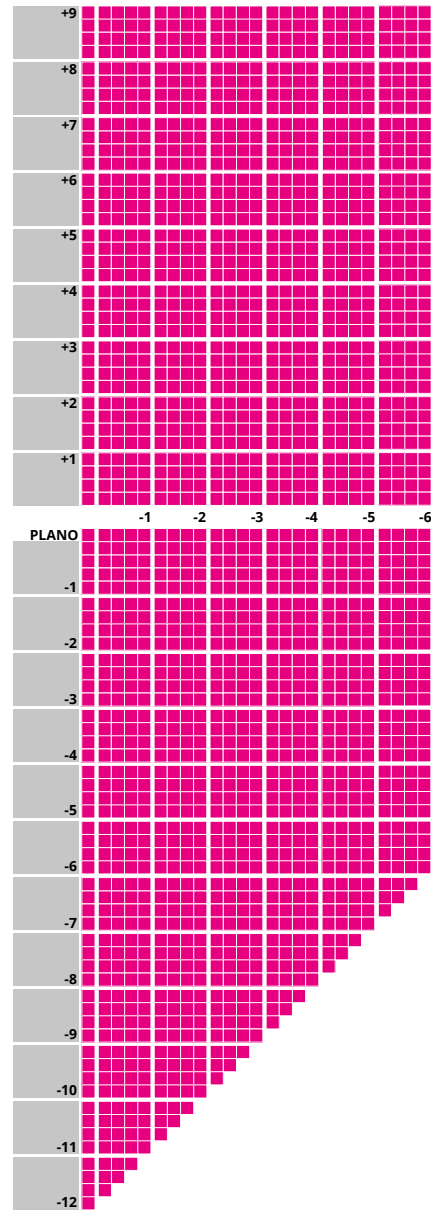

1.74 WIDEVIEW ZENIX

Hardcoated / Infinity XT / Hydro+ / Blue Shield

TECHNICAL INFORMATION

N	Refractive Index:	1.74
V	Abbe Value:	33
	Density:	1.46
	UV:	400 (Up to 460*)

IMPORTANT INFORMATION

- Up to 4.00D of prism available
- Additions of +0.75 to +3.50 available
- Minimum fitting heights:
  - Deep 18mm
  - Regular 16mm
  - Shallow 14mm
- Fitting cross 4mm above HCL
- Available to tint up to 75% absorption

DISPENSING RECOMMENDATIONS

- Not recommended for rimless glazing

LENS PROPERTIES

	Hardcoated	Infinity XT	Hydro+	Blue Shield
Optimum clarity	✓	✓	✓	✓
Scratch resistant	✓	✓	✓	✓
Easy clean		✓	✓	✓
Anti-reflective		✓	✓	✓
Super-hydrophobic			✓	✓
Thinner than CR39	✓	✓	✓	✓
Freeform technology	✓	✓	✓	✓
Filters blue light				✓

* Diameters from 50mm to 80mm - dependent on prescription

Call us on +44 (0) 2087 329 600 or visit lenses.jaikudo.com

* with Blue Shield coating