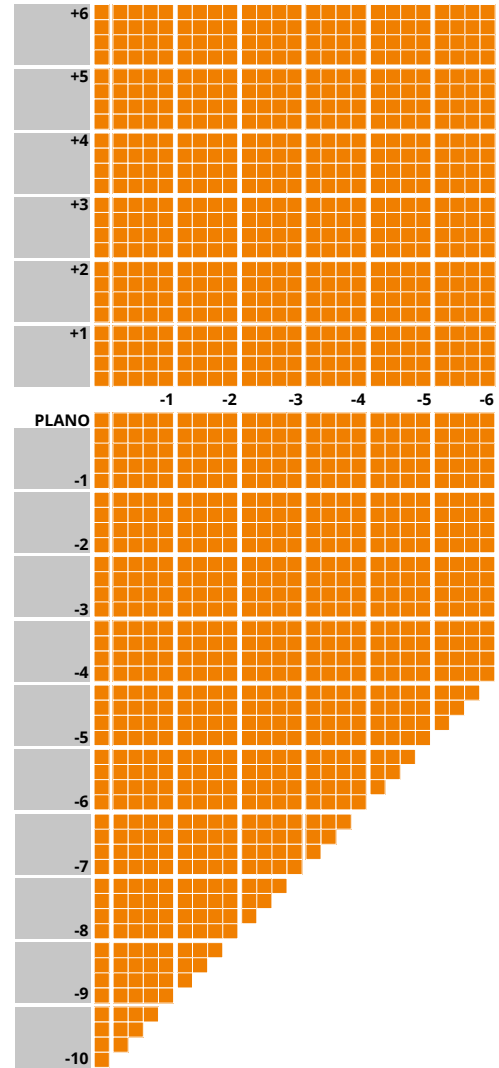

1.5 CR39 WIDEVIEW ZENIX TRANSITIONS XTRACTIVE

Hardcoated / Infinity XT / Hydro+ / Blue Shield

TECHNICAL INFORMATION

N	Refractive Index:	1.498
V	Abbe Value:	58
	Density:	1.32
	UV:	400 (Up to 460*)

IMPORTANT INFORMATION

- Available in Brown and Grey
- Up to 4.00D of prism available
- Additions of +0.75 to +3.50 available
- Minimum fitting heights:
  - Deep 18mm
  - Regular 16mm
  - Shallow 14mm
- Fitting cross 4mm above HCL

DISPENSING RECOMMENDATIONS

- Not suitable for rimless glazing

LENS PROPERTIES

	Hardcoated	Infinity XT	Hydro+	Blue Shield
Optimum clarity	✓	✓	✓	✓
Scratch resistant	✓	✓	✓	✓
Easy clean		✓	✓	✓
Anti-reflective		✓	✓	✓
Super-hydrophobic			✓	✓
Thinner than CR39				
Freeform technology	✓	✓	✓	✓
Filters blue light				✓

* Diameters from 50mm to 80mm - dependent on prescription