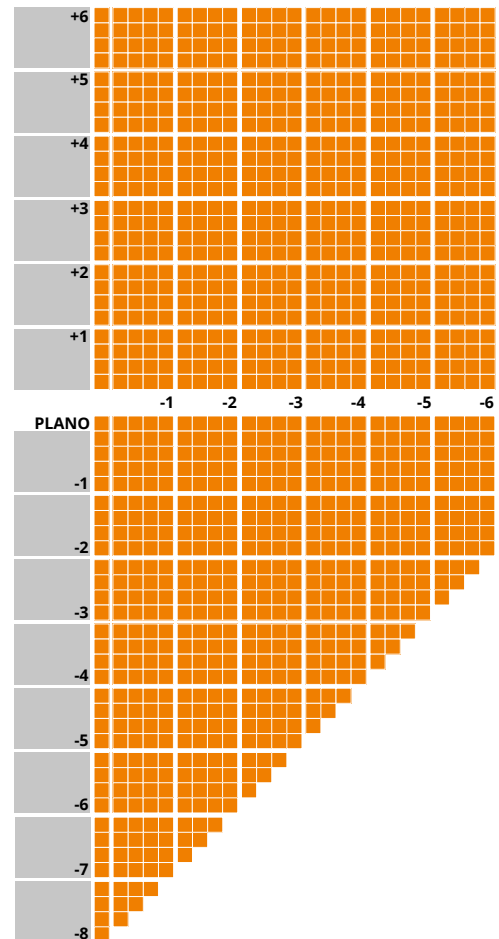

1.56 PHOTOCROMIC WIDEVIEW ZENIX

Hardcoated / Infinity XT / Hydro+ / Blue Shield

TECHNICAL INFORMATION

N	Refractive Index:	1.56
V	Abbe Value:	37
	Density:	1.19
	UV:	400 (Up to 460*)

IMPORTANT INFORMATION

- Available in Brown and Grey
- Up to 4.00D of prism available
- Additions of +0.75 to +3.50 available
- Minimum fitting heights:
  - Deep 18mm
  - Regular 16mm
  - Shallow 14mm
- Fitting cross 4mm above HCL

DISPENSING RECOMMENDATIONS

- Not suitable for rimless glazing

LENS PROPERTIES

	Hardcoated	Infinity XT	Hydro+	Blue Shield
Optimum clarity	✓	✓	✓	✓
Scratch resistant	✓	✓	✓	✓
Easy clean		✓	✓	✓
Anti-reflective		✓	✓	✓
Super-hydrophobic			✓	✓
Thinner than CR39	✓	✓	✓	✓
Freeform technology	✓	✓	✓	✓
Filters blue light				✓

* Diameters from 50mm to 80mm - dependent on prescription