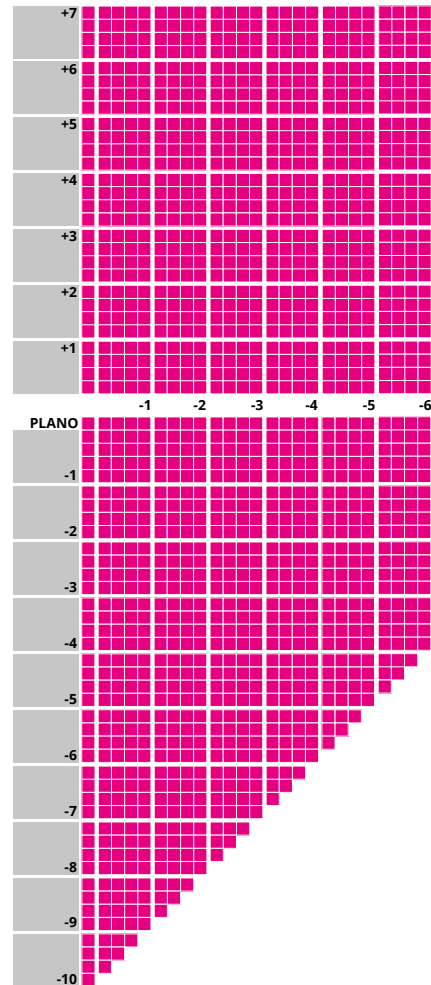

1.59 POLYCARBONATE WIDEVIEW ZENIX

Hardcoated / Infinity XT / Hydro+ / Blue Shield

TECHNICAL INFORMATION

N	Refractive Index:	1.59
V	Abbe Value:	31
	Density:	1.20
	UV:	385 (Up to 460*)

IMPORTANT INFORMATION

- Up to 4.00D of prism available
- Additions of +0.75 to +3.50 available
- Minimum fitting heights:
  - Deep 18mm
  - Regular 16mm
  - Shallow 14mm
- Fitting cross 4mm above HCL

DISPENSING RECOMMENDATIONS

- Not suitable for tinting

LENS PROPERTIES

	Hardcoated	Infinity XT	Hydro+	Blue Shield
Optimum clarity	✓	✓	✓	✓
Scratch resistant	✓	✓	✓	✓
Easy clean		✓	✓	✓
Anti-reflective		✓	✓	✓
Super-hydrophobic			✓	✓
Thinner than CR39	✓	✓	✓	✓
Freeform technology	✓	✓	✓	✓
Filters blue light				✓

* Diameters from 50mm to 80mm - dependent on prescription

Call us on +44 (0) 2087 329 600 or visit lenses.jaikudo.com

* with Blue Shield coating