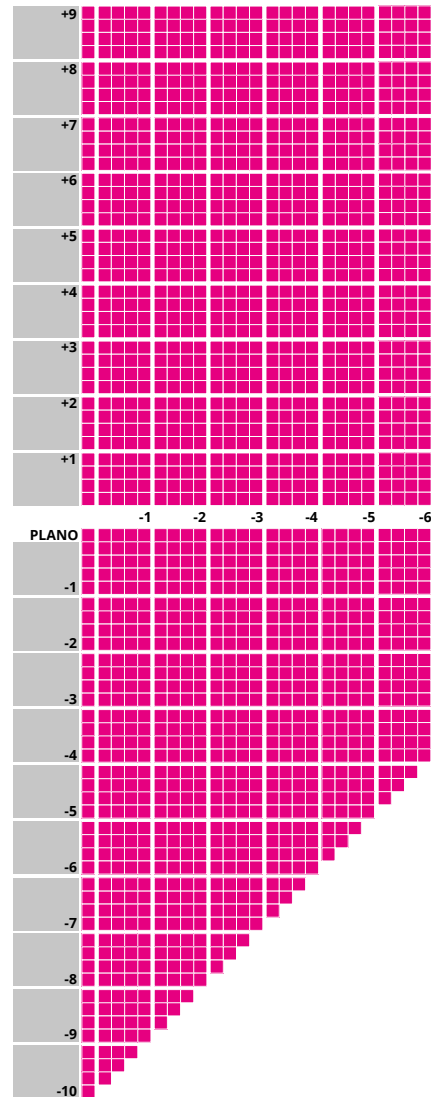

1.67 WIDEVIEW ZENIX

Hardcoated / Infinity XT / Hydro+ / Blue Shield

TECHNICAL INFORMATION

N	Refractive Index:	1.67
V	Abbe Value:	32
	Density:	1.35
	UV:	400 (Up to 460*)

IMPORTANT INFORMATION

- Up to 4.00D of prism available
- Additions of +0.75 to +3.50 available
- Minimum fitting heights:
  - Deep 18mm
  - Regular 16mm
  - Shallow 14mm
- Fitting cross 4mm above HCL
- Available to tint up to 75% absorption

LENS PROPERTIES

	Hardcoated	Infinity XT	Hydro+	Blue Shield
Optimum clarity	✓	✓	✓	✓
Scratch resistant	✓	✓	✓	✓
Easy clean		✓	✓	✓
Anti-reflective		✓	✓	✓
Super-hydrophobic			✓	✓
Thinner than CR39	✓	✓	✓	✓
Freeform technology	✓	✓	✓	✓
Filters blue light				✓

* Diameters from 50mm to 80mm - dependent on prescription