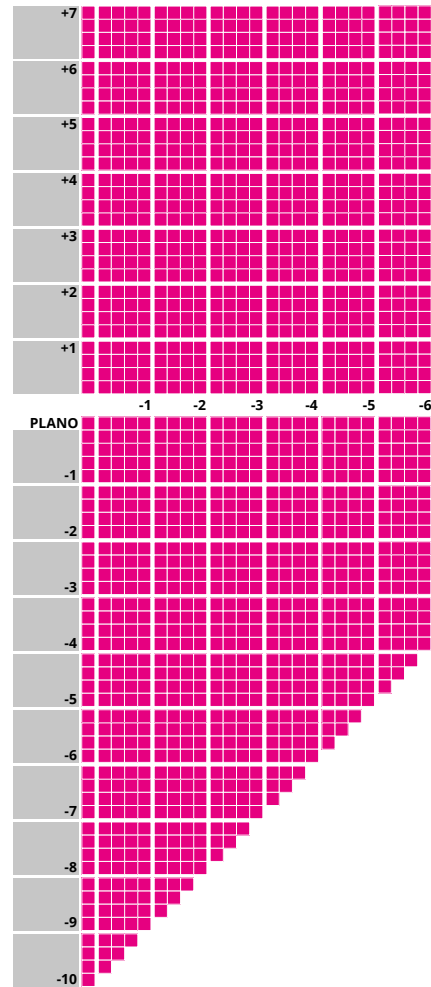

1.6 WIDEVIEW ZENIX

Hardcoated / Infinity XT / Hydro+ / Blue Shield

TECHNICAL INFORMATION

N	Refractive Index:	1.6
V	Abbe Value:	42
	Density:	1.30
	UV:	400 (Up to 460*)

IMPORTANT INFORMATION

- Up to 4.00D of prism available
- Additions of +0.75 to +3.50 available
- Minimum fitting heights:
  Deep 18mm
  Regular 16mm
  Shallow 14mm
- Fitting cross 4mm above HCL
- Available to tint up to 75% absorption

LENS PROPERTIES

	Hardcoated	Infinity XT	Hydro+	Blue Shield
Optimum clarity	✓	✓	✓	✓
Scratch resistant	✓	✓	✓	✓
Easy clean		✓	✓	✓
Anti-reflective		✓	✓	✓
Super-hydrophobic			✓	✓
Thinner than CR39	✓	✓	✓	✓
Freeform technology	✓	✓	✓	✓
Filters blue light				✓

* Diameters from 50mm to 80mm - dependent on prescription