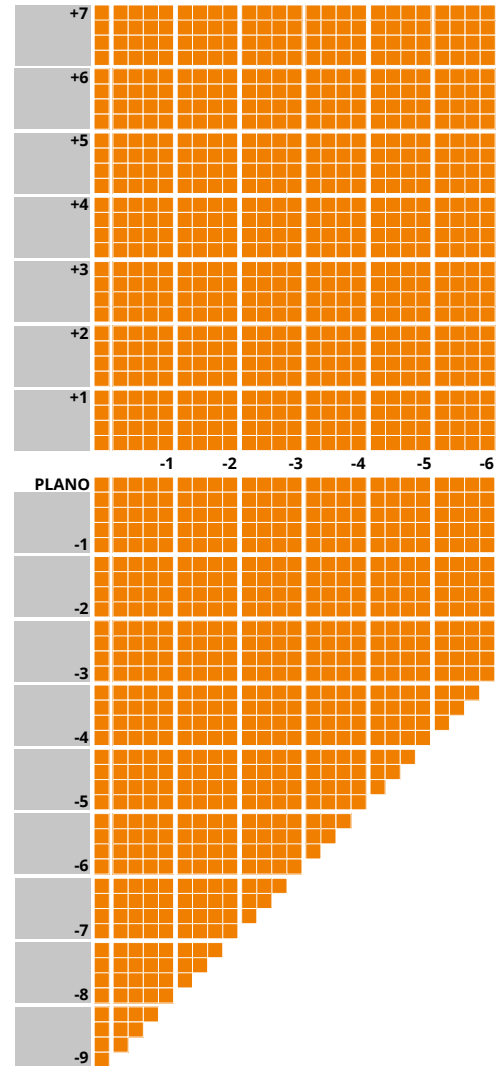

1.53 TRIVEX WIDEVIEW ZENIX TRANSITIONS SIGNATURE

Hardcoated / Infinity XT / Hydro+ / Blue Shield

TECHNICAL INFORMATION

N	Refractive Index:	1.53
V	Abbe Value:	45
	Density:	1.11
	UV:	400 (Up to 460*)

IMPORTANT INFORMATION

- Available in Brown and Grey
- Up to 4.00D of prism available
- Additions of +0.75 to +3.50 available
- Minimum fitting heights:
  - Deep 18mm
  - Regular 16mm
  - Shallow 14mm
- Fitting cross 4mm above HCL

LENS PROPERTIES

	Hardcoated	Infinity XT	Hydro+	Blue Shield
Optimum clarity	✓	✓	✓	✓
Scratch resistant	✓	✓	✓	✓
Easy clean		✓	✓	✓
Anti-reflective		✓	✓	✓
Super-hydrophobic			✓	✓
Thinner than CR39	✓	✓	✓	✓
Freeform technology	✓	✓	✓	✓
Filters blue light				✓

* Diameters from 50mm to 80mm - dependent on prescription