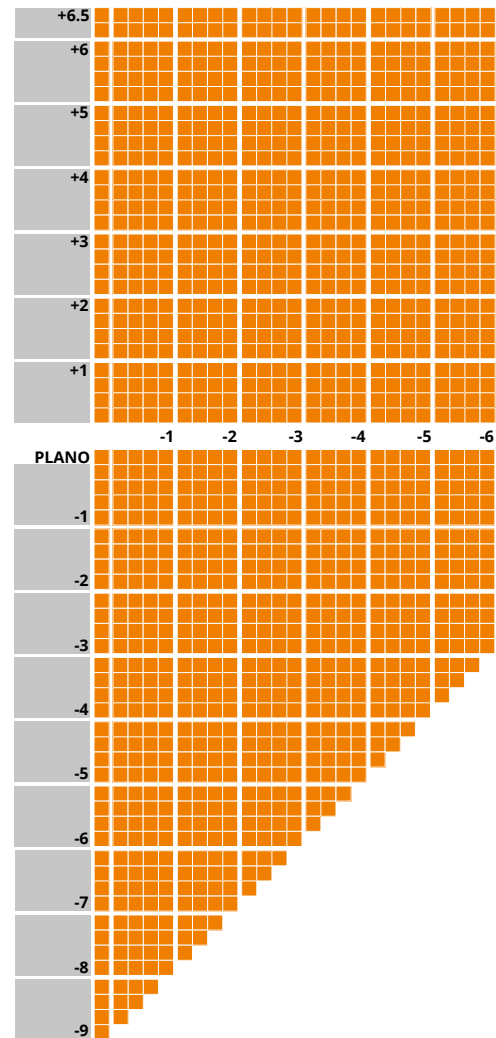

1.5 CR39 WIDEVIEW ZENIX NUPOLAR

Hardcoated / Infinity XT / Hydro+

Back surface MAR available

TECHNICAL INFORMATION

N	Refractive Index:	1.498
V	Abbe Value:	58
	Density:	1.32
	UV:	400

IMPORTANT INFORMATION

- Available in Brown, Grey and Green
- Up to 4.00D of prism available
- Additions of +0.75 to +3.50 available
- Minimum fitting heights:
  - Deep 18mm
  - Regular 16mm
  - Shallow 14mm
- Fitting cross 4mm above HCL

DISPENSING RECOMMENDATIONS

- Not suitable for rimless or supra glazing

LENS PROPERTIES

	Hardcoated	Infinity XT	Hydro+
Optimum clarity	✓	✓	✓
Scratch resistant	✓	✓	✓
Easy clean		✓	✓
Anti-reflective		✓	✓
Super-hydrophobic			✓
Thinner than CR39			
Freeform technology	✓	✓	✓
Filters blue light			

* Diameters from 50mm to 80mm - dependent on prescription