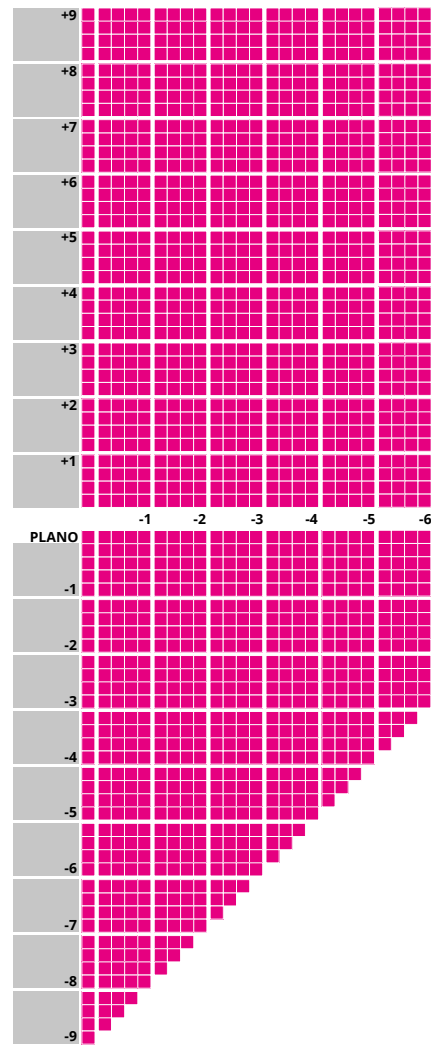

1.5 CR39 WIDEVIEW ZENIX

Hardcoated / Infinity XT / Hydro+ / Blue Shield

TECHNICAL INFORMATION

N	Refractive Index:	1.498
V	Abbe Value:	58
	Density:	1.32
	UV:	355 (Up to 460*)

IMPORTANT INFORMATION

- Up to 4.00D of prism available
- Additions of +0.75 to +3.50 available
- Minimum fitting heights:
  - Deep 18mm
  - Regular 16mm
  - Shallow 14mm
- Fitting cross 4mm above HCL
- Available to tint up to 85% absorption

DISPENSING RECOMMENDATIONS

- Not suitable for rimless glazing

LENS PROPERTIES

	Hardcoated	Infinity XT	Hydro+	Blue Shield
Optimum clarity	✓	✓	✓	✓
Scratch resistant	✓	✓	✓	✓
Easy clean		✓	✓	✓
Anti-reflective		✓	✓	✓
Super-hydrophobic			✓	✓
Thinner than CR39				
Freeform technology	✓	✓	✓	✓
Filters blue light				✓

* Diameters from 50mm to 80mm - dependent on prescription

Call us on +44 (0) 2087 329 600 or visit lenses.jaikudo.com

* with Blue Shield coating