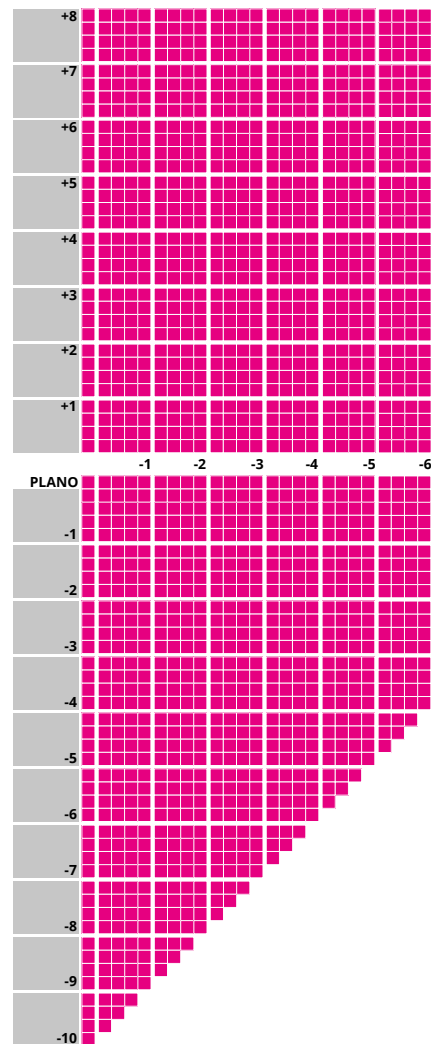

1.67 WIDEVIEW ZENIX

Honeycomb with Hydro+

TECHNICAL INFORMATION

N	Refractive Index:	1.67
V	Abbe Value:	32
	Density:	1.35
	UV:	400

IMPORTANT INFORMATION

- Up to 4.00D of prism available
- Additions of +0.75 to +3.50 available
- Minimum fitting heights:
  - Deep 18mm
  - Regular 16mm
  - Shallow 14mm
- Fitting cross 4mm above HCL

DISPENSING RECOMMENDATIONS

- Not suitable for tinting

LENS PROPERTIES

		Hydro+
	Optimum clarity	✓
	Scratch resistant	✓
	Easy clean	✓
	Anti-reflective	✓
	Super-hydrophobic	✓
	Thinner than CR39	✓
	Freeform technology	✓
	Filters blue light	

* Diameters from 50mm to 80mm - dependent on prescription