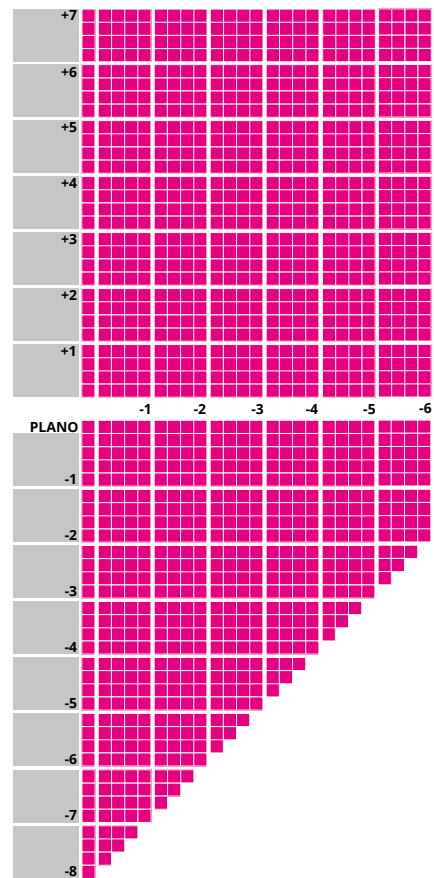

1.5 CR39 WIDEVIEW ZENIX

Honeycomb with Hydro+

TECHNICAL INFORMATION

N	Refractive Index:	1.498
V	Abbe Value:	58
	Density:	1.32
	UV:	400

IMPORTANT INFORMATION

- Up to 4.00D of prism available
- Additions of +0.75 to +3.50 available
- Minimum fitting heights:
  - Deep 18mm
  - Regular 16mm
  - Shallow 14mm
- Fitting cross 4mm above HCL

DISPENSING RECOMMENDATIONS

- Not suitable for rimless glazing
- Not suitable for tinting

LENS PROPERTIES

		Hydro+
	Optimum clarity	✓
	Scratch resistant	✓
	Easy clean	✓
	Anti-reflective	✓
	Super-hydrophobic	✓
	Thinner than CR39	
	Freeform technology	✓
	Filters blue light	

* Diameters from 50mm to 80mm - dependent on prescription