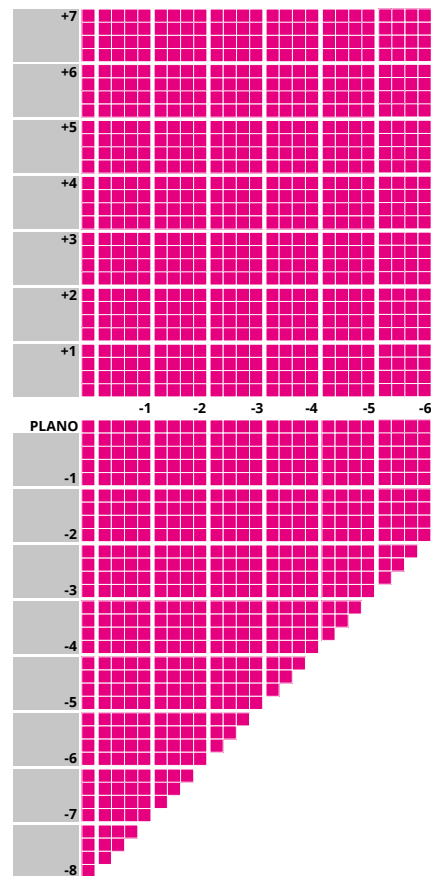

1.53 TRIVEX WIDEVIEW ZENIX

Hardcoated / Infinity XT / Hydro+ / Blue Shield

TECHNICAL INFORMATION

N	Refractive Index:	1.53
V	Abbe Value:	45
	Density:	1.11
	UV:	400 (Up to 460*)

IMPORTANT INFORMATION

- Up to 4.00D of prism available
- Additions of +0.75 to +3.50 available
- Minimum fitting heights:
  - Deep 18mm
  - Regular 16mm
  - Shallow 14mm
- Fitting cross 4mm above HCL

DISPENSING RECOMMENDATIONS

- Not suitable for tinting

LENS PROPERTIES

	Hardcoated	Infinity XT	Hydro+	Blue Shield
Optimum clarity	✓	✓	✓	✓
Scratch resistant	✓	✓	✓	✓
Easy clean		✓	✓	✓
Anti-reflective		✓	✓	✓
Super-hydrophobic			✓	✓
Thinner than CR39	✓	✓	✓	✓
Freeform technology	✓	✓	✓	✓
Filters blue light				✓

* Diameters from 50mm to 80mm - dependent on prescription

Call us on +44 (0) 2087 329 600 or visit lenses.jaikudo.com

* with Blue Shield coating