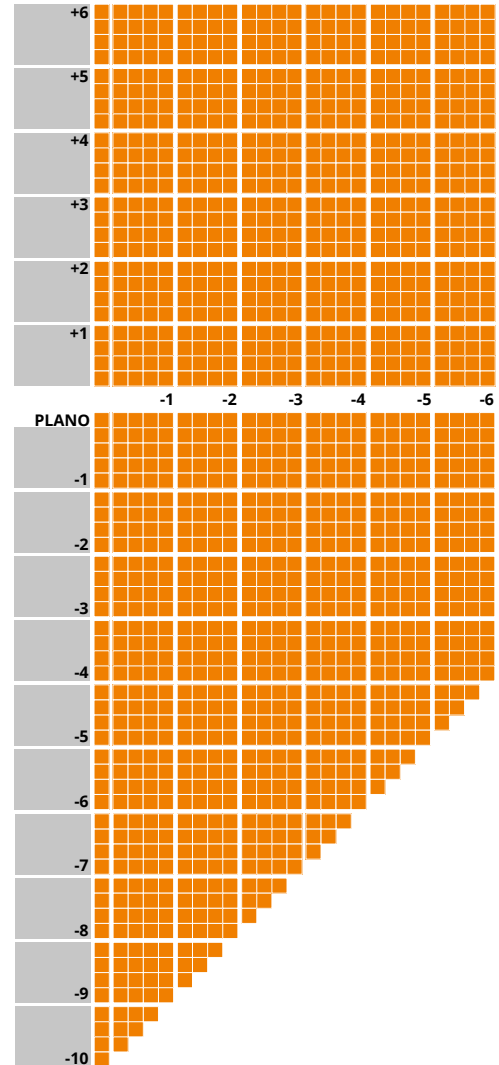

1.5 CR39 WIDEVIEW ZENIX TRANSITIONS SIGNATURE

Hardcoated / Infinity XT / Hydro+ / Blue Shield

TECHNICAL INFORMATION

N	Refractive Index:	1.498
V	Abbe Value:	58
	Density:	1.32
	UV:	400 (Up to 460*)

IMPORTANT INFORMATION

- Available in Brown and Grey
- Up to 4.00D of prism available
- Additions of +0.75 to +3.50 available
- Minimum fitting heights:
  - Deep 18mm
  - Regular 16mm
  - Shallow 14mm
- Fitting cross 4mm above HCL

DISPENSING RECOMMENDATIONS

- Not suitable for rimless glazing

LENS PROPERTIES

	Hardcoated	Infinity XT	Hydro+	Blue Shield
Optimum clarity	✓	✓	✓	✓
Scratch resistant	✓	✓	✓	✓
Easy clean		✓	✓	✓
Anti-reflective		✓	✓	✓
Super-hydrophobic			✓	✓
Thinner than CR39				
Freeform technology	✓	✓	✓	✓
Filters blue light				✓

* Diameters from 50mm to 80mm - dependent on prescription