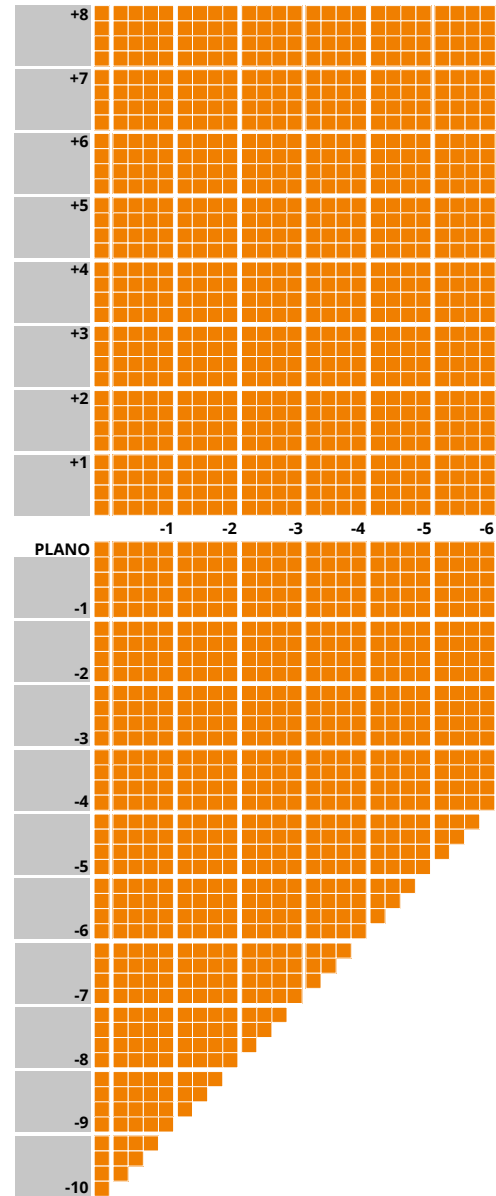

1.6 WIDEVIEW ZENIX NUPOLAR

Hardcoated / Infinity XT / Hydro+

Back surface MAR available

TECHNICAL INFORMATION

N	Refractive Index:	1.6
V	Abbe Value:	42
	Density:	1.30
	UV:	400

IMPORTANT INFORMATION

- Available in Brown, Grey and Green
- Up to 4.00D of prism available
- Additions of +0.75 to +3.50 available
- Minimum fitting heights:
  - Deep 18mm
  - Regular 16mm
  - Shallow 14mm
- Fitting cross 4mm above HCL

DISPENSING RECOMMENDATIONS

- Not suitable for supra glazing

LENS PROPERTIES

	Hardcoated	Infinity XT	Hydro+
Optimum clarity	✓	✓	✓
Scratch resistant	✓	✓	✓
Easy clean		✓	✓
Anti-reflective		✓	✓
Super-hydrophobic			✓
Thinner than CR39	✓	✓	✓
Freeform technology	✓	✓	✓
Filters blue light			

* Diameters from 50mm to 80mm - dependent on prescription