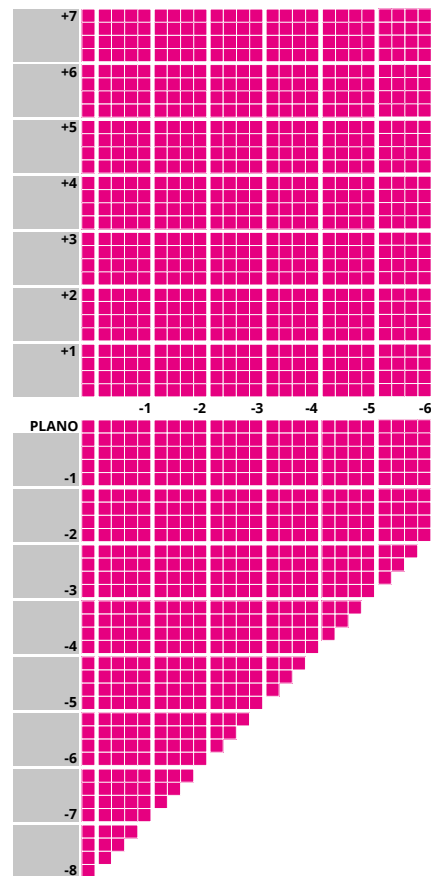

1.53 TRIVEX WIDEVIEW EASY

Hardcoated / Infinity XT / Hydro+ / Blue Shield

TECHNICAL INFORMATION

N	Refractive Index:	1.53
V	Abbe Value:	45
	Density:	1.11
	UV:	400 (Up to 460*)

IMPORTANT INFORMATION

- Up to 4.00D of prism available
- Additions of +0.75 to +3.50 available
- Minimum fitting heights:
  - Deep 19mm
  - Regular 17mm
  - Shallow 15mm
- Fitting cross 4mm above HCL

DISPENSING RECOMMENDATIONS

- Not suitable for tinting

LENS PROPERTIES

	Hardcoated	Infinity XT	Hydro+	Blue Shield
Optimum clarity	✓	✓	✓	✓
Scratch resistant	✓	✓	✓	✓
Easy clean		✓	✓	✓
Anti-reflective		✓	✓	✓
Super-hydrophobic			✓	✓
Thinner than CR39	✓	✓	✓	✓
Freeform technology	✓	✓	✓	✓
Filters blue light				✓

* Diameters from 50mm to 80mm - dependent on prescription