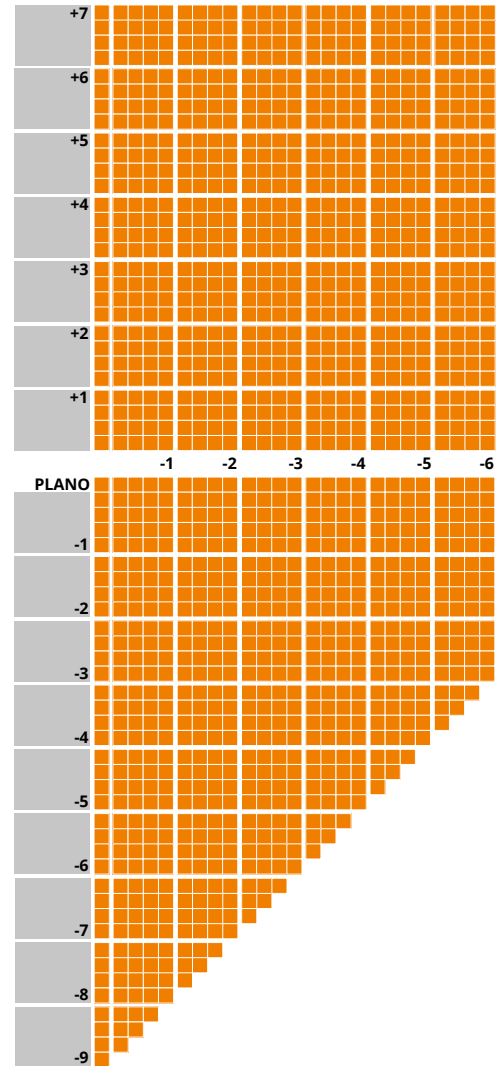

1.53 TRIVEX WIDEVIEW EASY TRANSITIONS SIGNATURE

Hardcoated / Infinity XT / Hydro+ / Blue Shield

TECHNICAL INFORMATION

N	Refractive Index:	1.53
V	Abbe Value:	45
	Density:	1.11
	UV:	400 (Up to 460*)

IMPORTANT INFORMATION

- Available in Brown and Grey
- Up to 4.00D of prism available
- Additions of +0.75 to +3.50 available
- Minimum fitting heights:
  - Deep 19mm
  - Regular 17mm
  - Shallow 15mm
- Fitting cross 4mm above HCL

LENS PROPERTIES

	Hardcoated	Infinity XT	Hydro+	Blue Shield
Optimum clarity	✓	✓	✓	✓
Scratch resistant	✓	✓	✓	✓
Easy clean		✓	✓	✓
Anti-reflective		✓	✓	✓
Super-hydrophobic			✓	✓
Thinner than CR39	✓	✓	✓	✓
Freeform technology	✓	✓	✓	✓
Filters blue light				✓

* Diameters from 50mm to 80mm - dependent on prescription