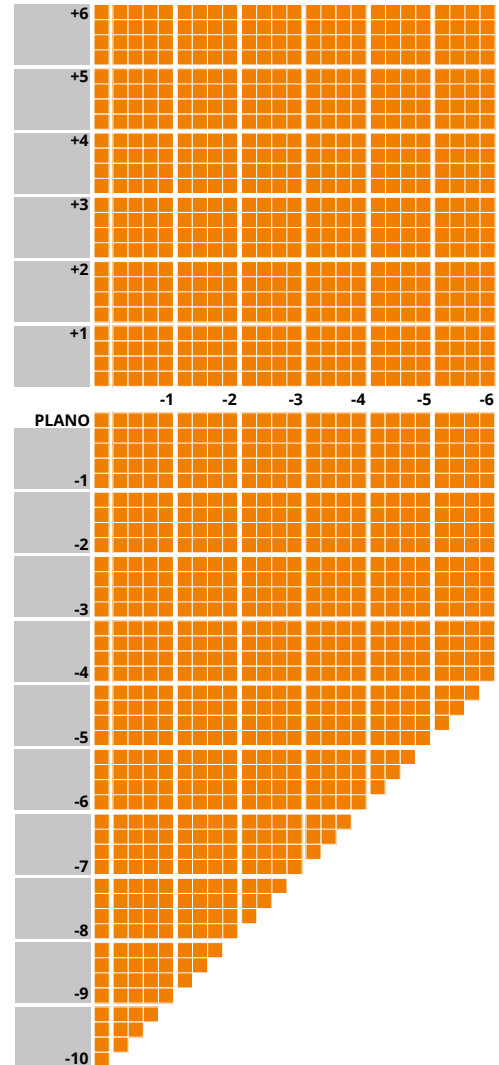

1.5 CR39 WIDEVIEW EASY TRANSITIONS XTRACTIVE

Hardcoated / Infinity XT / Hydro+ / Blue Shield

TECHNICAL INFORMATION

N	Refractive Index:	1.498
V	Abbe Value:	58
	Density:	1.32
	UV:	400 (Up to 460*)

IMPORTANT INFORMATION

- Available in Brown and Grey
- Up to 4.00D of prism available
- Additions of +0.75 to +3.50 available
- Minimum fitting heights:
  - Deep 19mm
  - Regular 17mm
  - Shallow 15mm
- Fitting cross 4mm above HCL

DISPENSING RECOMMENDATIONS

- Not suitable for rimless glazing

LENS PROPERTIES

	Hardcoated	Infinity XT	Hydro+	Blue Shield
Optimum clarity	✓	✓	✓	✓
Scratch resistant	✓	✓	✓	✓
Easy clean		✓	✓	✓
Anti-reflective		✓	✓	✓
Super-hydrophobic			✓	✓
Thinner than CR39				
Freeform technology	✓	✓	✓	✓
Filters blue light				✓

* Diameters from 50mm to 80mm - dependent on prescription