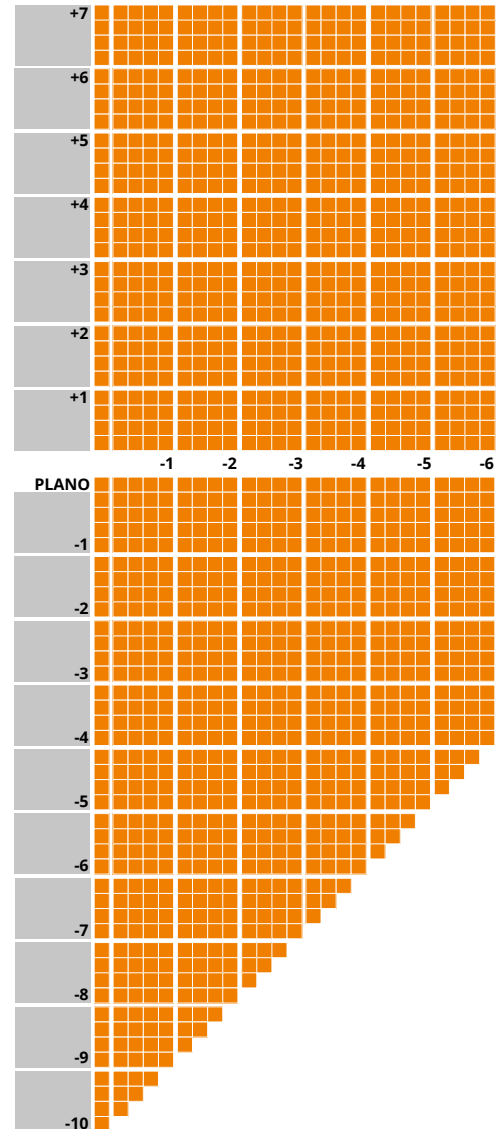

1.6 WIDEVIEW EASY TRANSITIONS SIGNATURE

Hardcoated / Infinity XT / Hydro+ / Blue Shield

TECHNICAL INFORMATION

N	Refractive Index:	1.6
V	Abbe Value:	42
	Density:	1.30
	UV:	400 (Up to 460*)

IMPORTANT INFORMATION

- Available in Brown and Grey
- Up to 4.00D of prism available
- Additions of +0.75 to +3.50 available
- Minimum fitting heights:
  - Deep 19mm
  - Regular 17mm
  - Shallow 15mm
- Fitting cross 4mm above HCL

LENS PROPERTIES

	Hardcoated	Infinity XT	Hydro+	Blue Shield
Optimum clarity	✓	✓	✓	✓
Scratch resistant	✓	✓	✓	✓
Easy clean		✓	✓	✓
Anti-reflective		✓	✓	✓
Super-hydrophobic			✓	✓
Thinner than CR39	✓	✓	✓	✓
Freeform technology	✓	✓	✓	✓
Filters blue light				✓

* Diameters from 50mm to 80mm - dependent on prescription