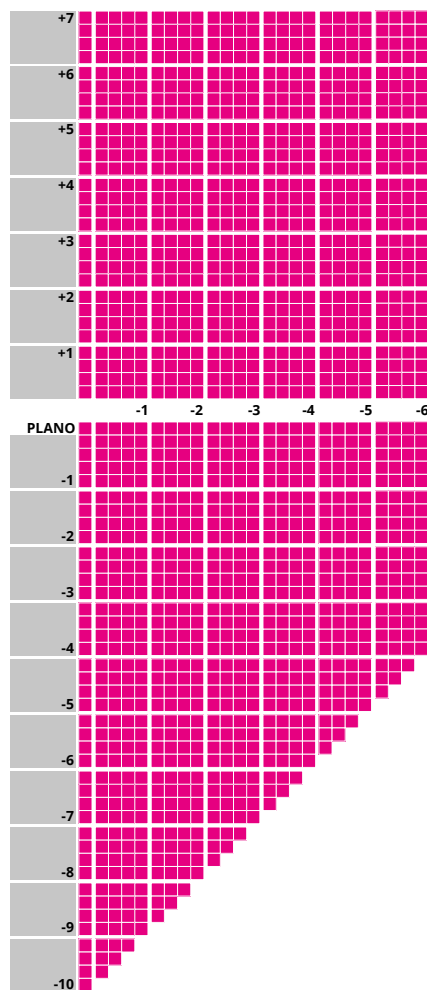

1.59 POLYCARBONATE WIDEVIEW EASY

Hardcoated / Infinity XT / Hydro+ / Blue Shield

TECHNICAL INFORMATION

N	Refractive Index:	1.59
V	Abbe Value:	31
	Density:	1.20
	UV:	385 (Up to 460*)

IMPORTANT INFORMATION

- Up to 4.00D of prism available
- Additions of +0.75 to +3.50 available
- Minimum fitting heights:
  - Deep 19mm
  - Regular 17mm
  - Shallow 15mm
- Fitting cross 4mm above HCL

DISPENSING RECOMMENDATIONS

- Not suitable for tinting

LENS PROPERTIES

	Hardcoated	Infinity XT	Hydro+	Blue Shield
Optimum clarity	✓	✓	✓	✓
Scratch resistant	✓	✓	✓	✓
Easy clean		✓	✓	✓
Anti-reflective		✓	✓	✓
Super-hydrophobic			✓	✓
Thinner than CR39	✓	✓	✓	✓
Freeform technology	✓	✓	✓	✓
Filters blue light				✓

* Diameters from 50mm to 80mm - dependent on prescription