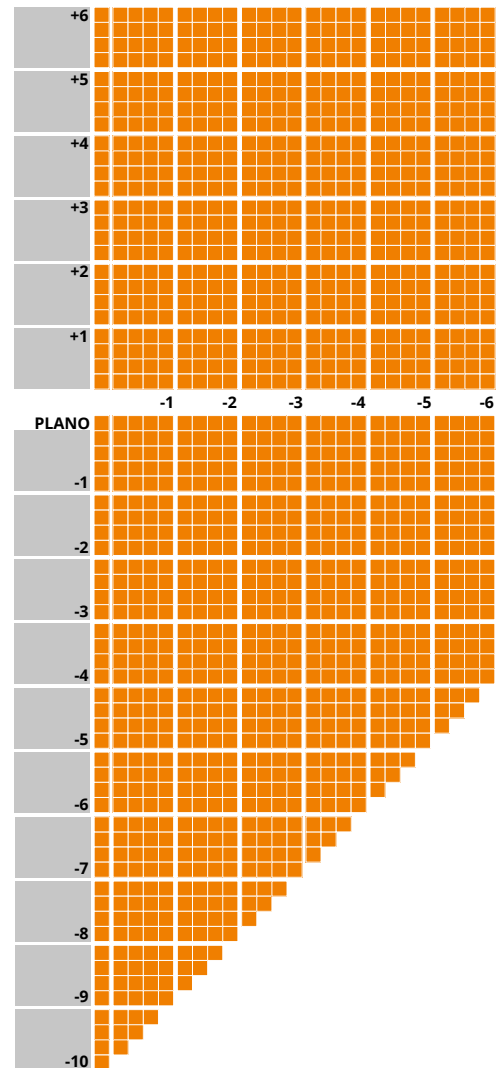

1.5 CR39 WIDEVIEW EASY TRANSITIONS SIGNATURE

Hardcoated / Infinity XT / Hydro+ / Blue Shield

TECHNICAL INFORMATION

N	Refractive Index:	1.498
V	Abbe Value:	58
	Density:	1.32
	UV:	400 (Up to 460*)

IMPORTANT INFORMATION

- Available in Brown and Grey
- Up to 4.00D of prism available
- Additions of +0.75 to +3.50 available
- Minimum fitting heights:
  - Deep 19mm
  - Regular 17mm
  - Shallow 15mm
- Fitting cross 4mm above HCL

DISPENSING RECOMMENDATIONS

- Not suitable for rimless glazing

LENS PROPERTIES

	Hardcoated	Infinity XT	Hydro+	Blue Shield
Optimum clarity	✓	✓	✓	✓
Scratch resistant	✓	✓	✓	✓
Easy clean		✓	✓	✓
Anti-reflective		✓	✓	✓
Super-hydrophobic			✓	✓
Thinner than CR39				
Freeform technology	✓	✓	✓	✓
Filters blue light				✓

* Diameters from 50mm to 80mm - dependent on prescription

Call us on +44 (0) 2087 329 600 or visit lenses.jaikudo.com

* with Blue Shield coating