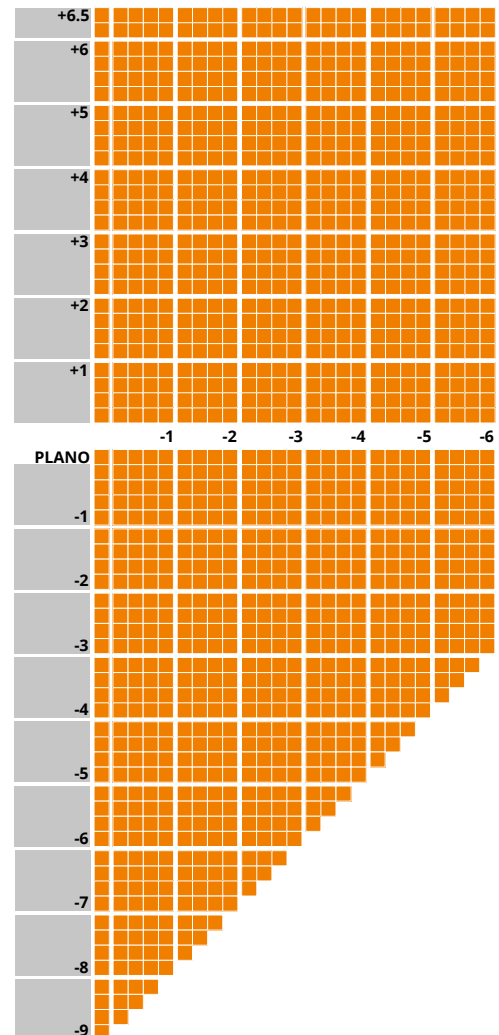

1.5 CR39 WIDEVIEW EASY NUPOLAR

Hardcoated / Infinity XT / Hydro+

Back surface MAR available

TECHNICAL INFORMATION

N	Refractive Index:	1.498
V	Abbe Value:	58
	Density:	1.32
	UV:	400

IMPORTANT INFORMATION

- Available in Brown, Grey and Green
- Up to 4.00D of prism available
- Additions of +0.75 to +3.50 available
- Minimum fitting heights:
  - Deep 19mm
  - Regular 17mm
  - Shallow 15mm
- Fitting cross 4mm above HCL

DISPENSING RECOMMENDATIONS

- Not suitable for rimless or supra glazing

LENS PROPERTIES

	Hardcoated	Infinity XT	Hydro+
Optimum clarity	✓	✓	✓
Scratch resistant	✓	✓	✓
Easy clean		✓	✓
Anti-reflective		✓	✓
Super-hydrophobic			✓
Thinner than CR39			
Freeform technology	✓	✓	✓
Filters blue light			

* Diameters from 50mm to 80mm - dependent on prescription