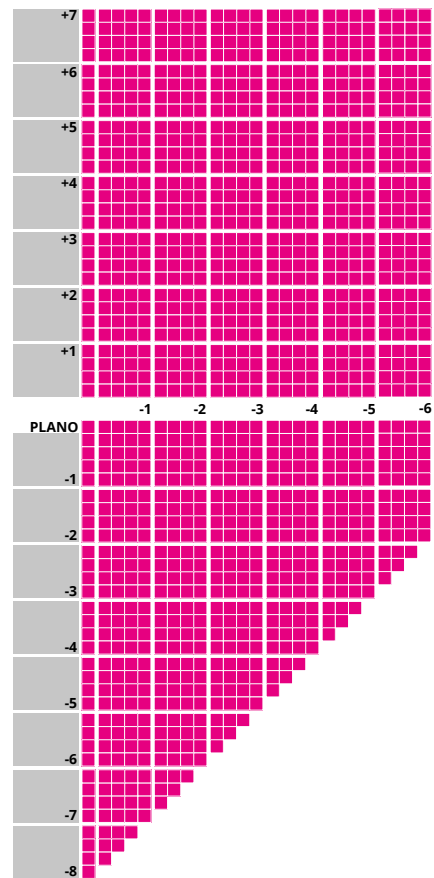

1.5 CR39 WIDEVIEW EASY

Honeycomb with Hydro+

TECHNICAL INFORMATION

Refractive Index: 1.498
Abbe Value: 58
Density: 1.32
UV: 400

IMPORTANT INFORMATION

- Up to 4.00D of prism available
- Additions of +0.75 to +3.50 available
- Minimum fitting heights:
  - Deep 19mm
  - Regular 17mm
  - Shallow 15mm
- Fitting cross 4mm above HCL

DISPENSING RECOMMENDATIONS

- Not suitable for rimless glazing
- Not suitable for tinting

LENS PROPERTIES

	Hydro+
Optimum clarity ✓	
Scratch resistant ✓	
Easy clean ✓	
Anti-reflective ✓	
Super-hydrophobic ✓	
Thinner than CR39	
Freeform technology ✓	
Filters blue light	

* Diameters from 50mm to 80mm - dependent on prescription