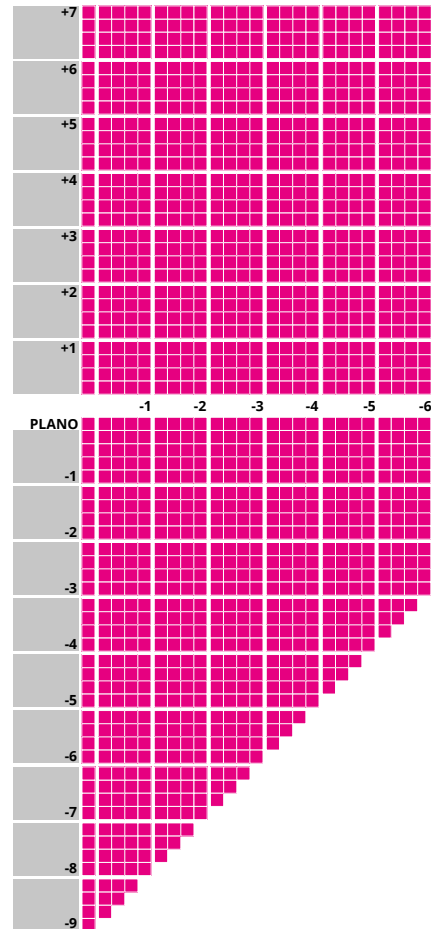

1.6 WIDEVIEW EASY

Honeycomb with Hydro+

TECHNICAL INFORMATION

N	Refractive Index:	1.6
V	Abbe Value:	42
	Density:	1.30
	UV:	400

IMPORTANT INFORMATION

- Up to 4.00D of prism available
- Additions of +0.75 to +3.50 available
- Minimum fitting heights:
  - Deep 19mm
  - Regular 17mm
  - Shallow 15mm
- Fitting cross 4mm above HCL

DISPENSING RECOMMENDATIONS

- Not suitable for tinting

LENS PROPERTIES

		Hydro+
	Optimum clarity	✓
	Scratch resistant	✓
	Easy clean	✓
	Anti-reflective	✓
	Super-hydrophobic	✓
	Thinner than CR39	✓
	Freeform technology	✓
	Filters blue light	

* Diameters from 50mm to 80mm - dependent on prescription