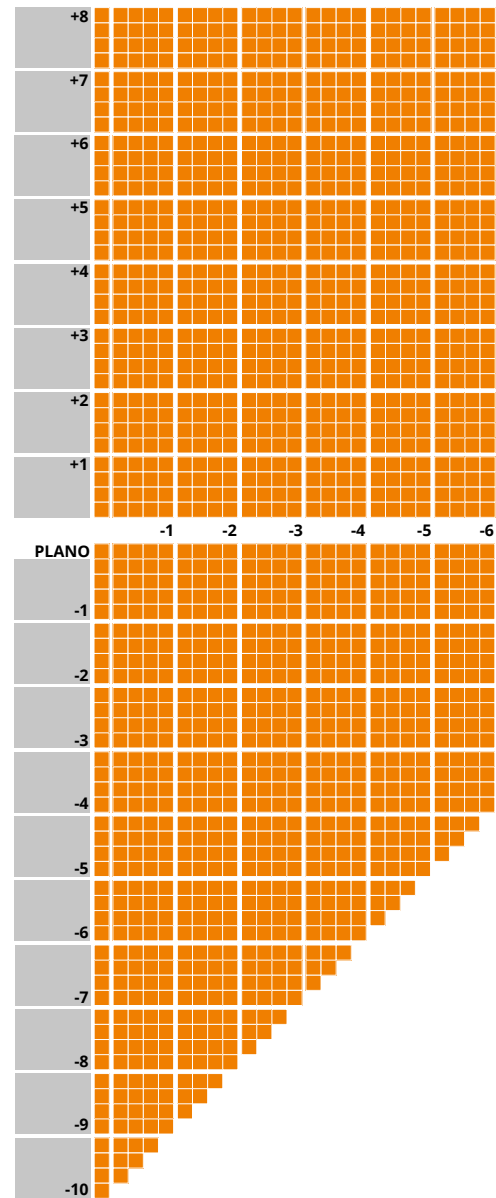

1.6 WIDEVIEW EASY NUPOLAR

Hardcoated / Infinity XT / Hydro+

Back surface MAR available

TECHNICAL INFORMATION

N	Refractive Index:	1.6
V	Abbe Value:	42
	Density:	1.30
	UV:	400

IMPORTANT INFORMATION

- Available in Brown, Grey and Green
- Up to 4.00D of prism available
- Additions of +0.75 to +3.50 available
- Minimum fitting heights:
  - Deep 19mm
  - Regular 17mm
  - Shallow 15mm
- Fitting cross 4mm above HCL

DISPENSING RECOMMENDATIONS

- Not suitable for supra glazing

LENS PROPERTIES

	Hardcoated	Infinity XT	Hydro+
Optimum clarity	✓	✓	✓
Scratch resistant	✓	✓	✓
Easy clean		✓	✓
Anti-reflective		✓	✓
Super-hydrophobic			✓
Thinner than CR39	✓	✓	✓
Freeform technology	✓	✓	✓
Filters blue light			

* Diameters from 50mm to 80mm - dependent on prescription