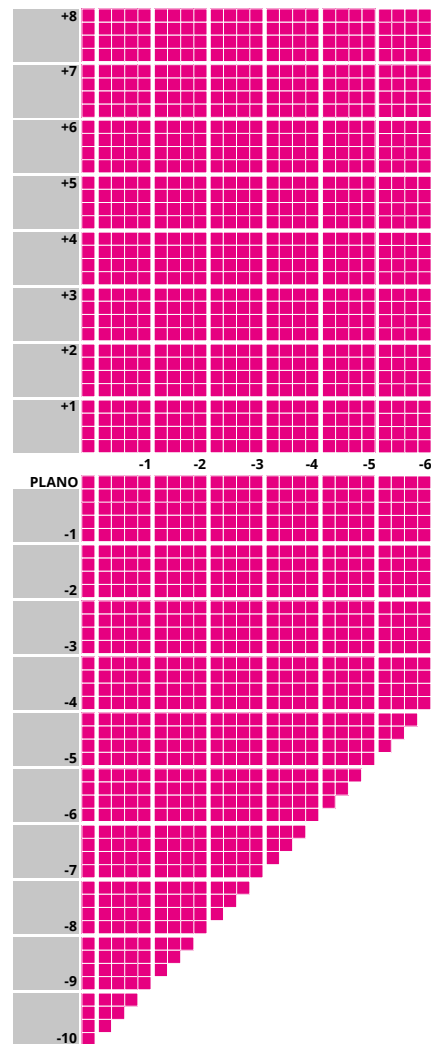

1.67 WIDEVIEW EASY

Honeycomb with Hydro+

TECHNICAL INFORMATION

N	Refractive Index:	1.67
V	Abbe Value:	32
	Density:	1.35
	UV:	400

IMPORTANT INFORMATION

- Up to 4.00D of prism available
- Additions of +0.75 to +3.50 available
- Minimum fitting heights:
  - Deep 19mm
  - Regular 17mm
  - Shallow 15mm
- Fitting cross 4mm above HCL

DISPENSING RECOMMENDATIONS

- Not suitable for tinting

LENS PROPERTIES

	Hydro+
	Optimum clarity ✓
	Scratch resistant ✓
	Easy clean ✓
	Anti-reflective ✓
	Super-hydrophobic ✓
	Thinner than CR39 ✓
	Freeform technology ✓
	Filters blue light

* Diameters from 50mm to 80mm - dependent on prescription