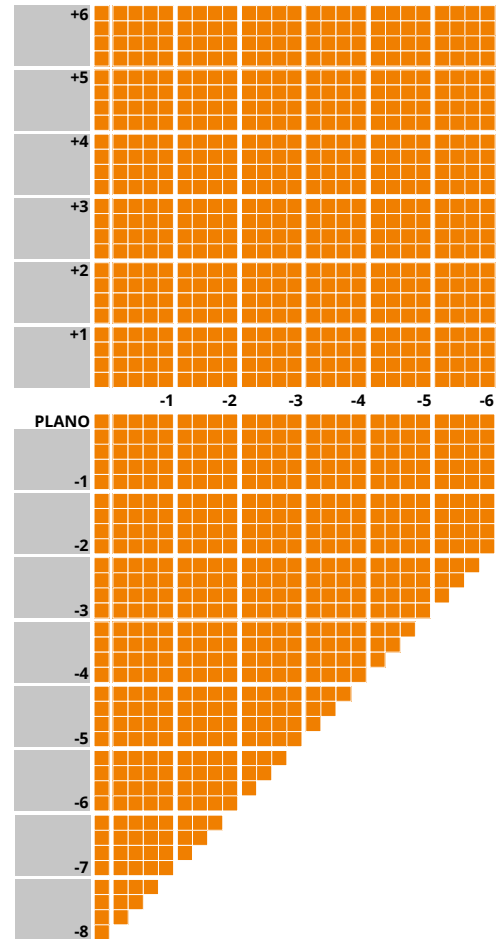

1.56 PHOTOCROMIC WIDEVIEW EASY

Hardcoated / Infinity XT / Hydro+ / Blue Shield

TECHNICAL INFORMATION

N	Refractive Index:	1.56
V	Abbe Value:	37
	Density:	1.19
	UV:	400 (Up to 460*)

IMPORTANT INFORMATION

- Available in Brown and Grey
- Up to 4.00D of prism available
- Additions of +0.75 to +3.50 available
- Minimum fitting heights:
  - Deep 19mm
  - Regular 17mm
  - Shallow 15mm
- Fitting cross 4mm above HCL

DISPENSING RECOMMENDATIONS

- Not suitable for rimless glazing

LENS PROPERTIES

	Hardcoated	Infinity XT	Hydro+	Blue Shield
Optimum clarity	✓	✓	✓	✓
Scratch resistant	✓	✓	✓	✓
Easy clean		✓	✓	✓
Anti-reflective		✓	✓	✓
Super-hydrophobic			✓	✓
Thinner than CR39	✓	✓	✓	✓
Freeform technology	✓	✓	✓	✓
Filters blue light				✓

* Diameters from 50mm to 80mm - dependent on prescription