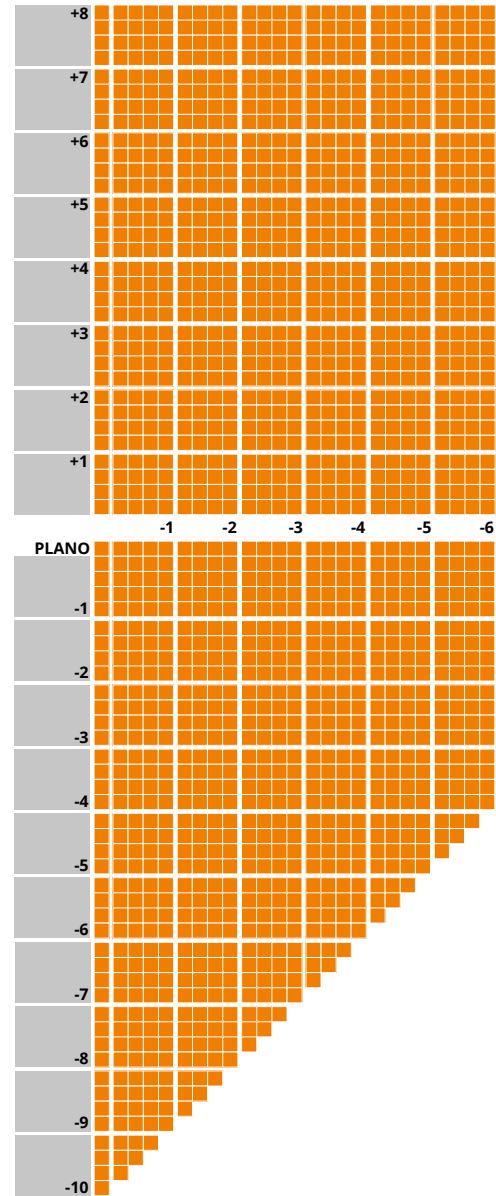

1.67 WIDEVIEW EASY TRANSITIONS SIGNATURE

Hardcoated / Infinity XT / Hydro+ / Blue Shield

TECHNICAL INFORMATION

N	Refractive Index:	1.67
V	Abbe Value:	32
	Density:	1.35
	UV:	400 (Up to 460*)

IMPORTANT INFORMATION

- Available in Brown and Grey
- Up to 4.00D of prism available
- Additions of +0.75 to +3.50 available
- Minimum fitting heights:
  - Deep 19mm
  - Regular 17mm
  - Shallow 15mm
- Fitting cross 4mm above HCL

LENS PROPERTIES

	Hardcoated	Infinity XT	Hydro+	Blue Shield
Optimum clarity	✓	✓	✓	✓
Scratch resistant	✓	✓	✓	✓
Easy clean		✓	✓	✓
Anti-reflective		✓	✓	✓
Super-hydrophobic			✓	✓
Thinner than CR39	✓	✓	✓	✓
Freeform technology	✓	✓	✓	✓
Filters blue light				✓

* Diameters from 50mm to 80mm - dependent on prescription