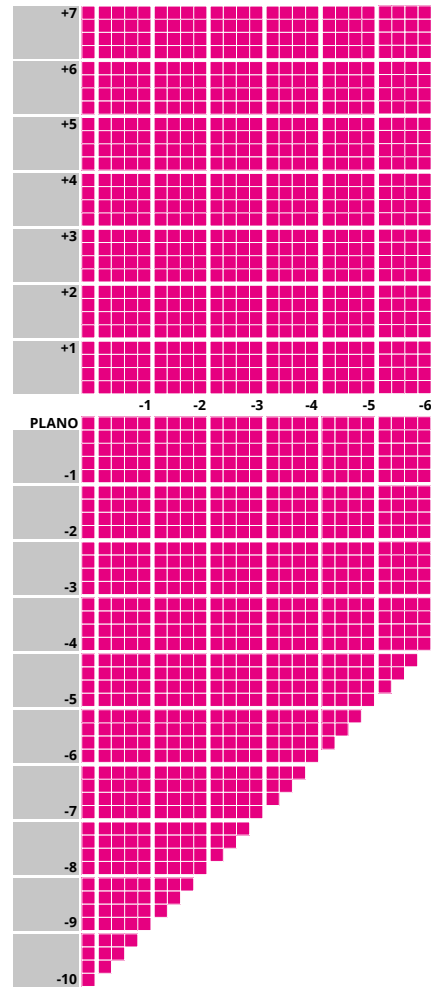

1.6 WIDEVIEW EASY

Hardcoated / Infinity XT / Hydro+ / Blue Shield

TECHNICAL INFORMATION

N	Refractive Index:	1.6
V	Abbe Value:	42
	Density:	1.30
	UV:	400 (Up to 460*)

IMPORTANT INFORMATION

- Up to 4.00D of prism available
- Additions of +0.75 to +3.50 available
- Minimum fitting heights:
  Deep 19mm
  Regular 17mm
  Shallow 15mm
- Fitting cross 4mm above HCL
- Available to tint up to 75% absorption

LENS PROPERTIES

	Hardcoated	Infinity XT	Hydro+	Blue Shield
Optimum clarity	✓	✓	✓	✓
Scratch resistant	✓	✓	✓	✓
Easy clean		✓	✓	✓
Anti-reflective		✓	✓	✓
Super-hydrophobic			✓	✓
Thinner than CR39	✓	✓	✓	✓
Freeform technology	✓	✓	✓	✓
Filters blue light				✓

* Diameters from 50mm to 80mm - dependent on prescription