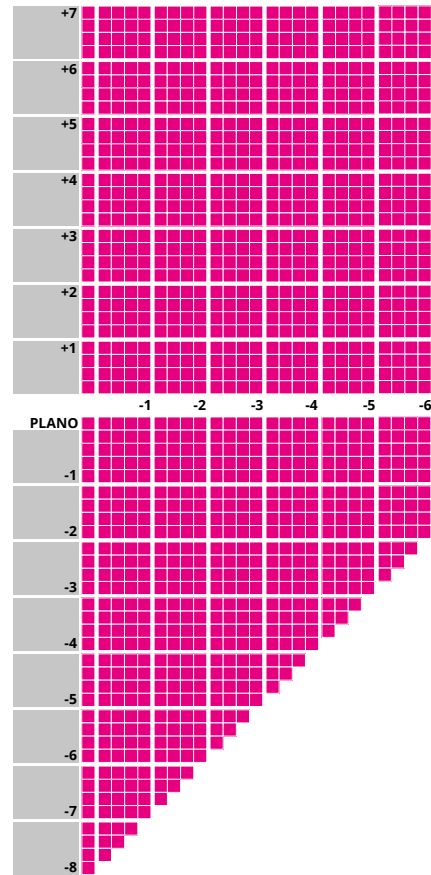

1.56 WIDEVIEW EASY

Hardcoated / Infinity XT / Hydro+ / Blue Shield

TECHNICAL INFORMATION

N	Refractive Index:	1.56
V	Abbe Value:	37
	Density:	1.19
	UV:	380 (Up to 460*)

IMPORTANT INFORMATION

- Up to 4.00D of prism available
- Additions of +0.75 to +3.50 available
- Minimum fitting heights:
  - Deep 19mm
  - Regular 17mm
  - Shallow 15mm
- Fitting cross 4mm above HCL
- Available to tint up to 75% absorption

DISPENSING RECOMMENDATIONS

- Not suitable for rimless glazing

LENS PROPERTIES

	Hardcoated	Infinity XT	Hydro+	Blue Shield
Optimum clarity	✓	✓	✓	✓
Scratch resistant	✓	✓	✓	✓
Easy clean		✓	✓	✓
Anti-reflective		✓	✓	✓
Super-hydrophobic			✓	✓
Thinner than CR39	✓	✓	✓	✓
Freeform technology	✓	✓	✓	✓
Filters blue light				✓

* Diameters from 50mm to 80mm - dependent on prescription