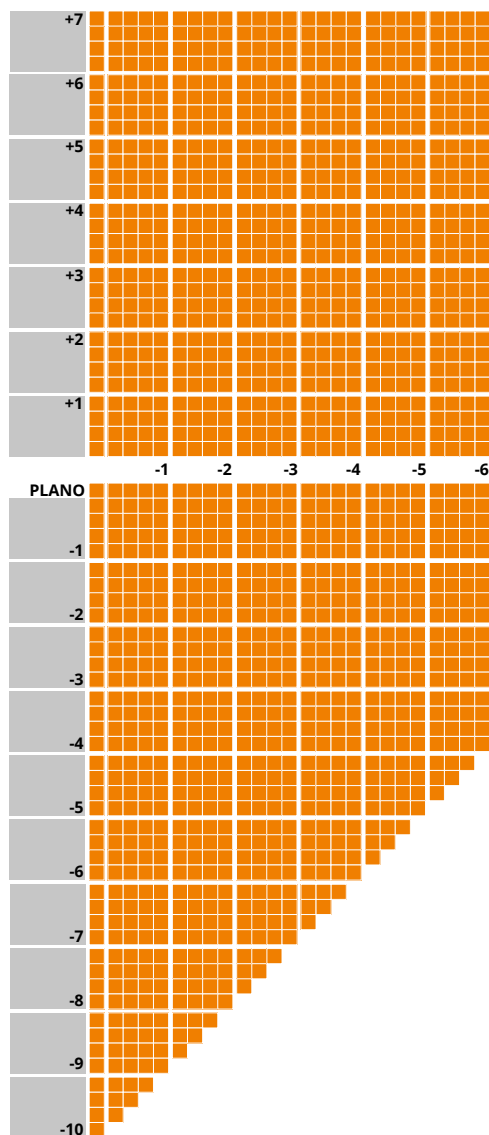

1.59 POLYCARBONATE WIDEVIEW EASY TRANSITIONS SIGNATURE

Hardcoated / Infinity XT / Hydro+ / Blue Shield

TECHNICAL INFORMATION

N	Refractive Index:	1.59
V	Abbe Value:	31
	Density:	1.20
	UV:	400 (Up to 460*)

IMPORTANT INFORMATION

- Available in Brown and Grey
- Up to 4.00D of prism available
- Additions of +0.75 to +3.50 available
- Minimum fitting heights:
  - Deep 19mm
  - Regular 17mm
  - Shallow 15mm
- Fitting cross 4mm above HCL

LENS PROPERTIES

	Hardcoated	Infinity XT	Hydro+	Blue Shield
Optimum clarity	✓	✓	✓	✓
Scratch resistant	✓	✓	✓	✓
Easy clean		✓	✓	✓
Anti-reflective		✓	✓	✓
Super-hydrophobic			✓	✓
Thinner than CR39	✓	✓	✓	✓
Freeform technology	✓	✓	✓	✓
Filters blue light				✓

* Diameters from 50mm to 80mm - dependent on prescription