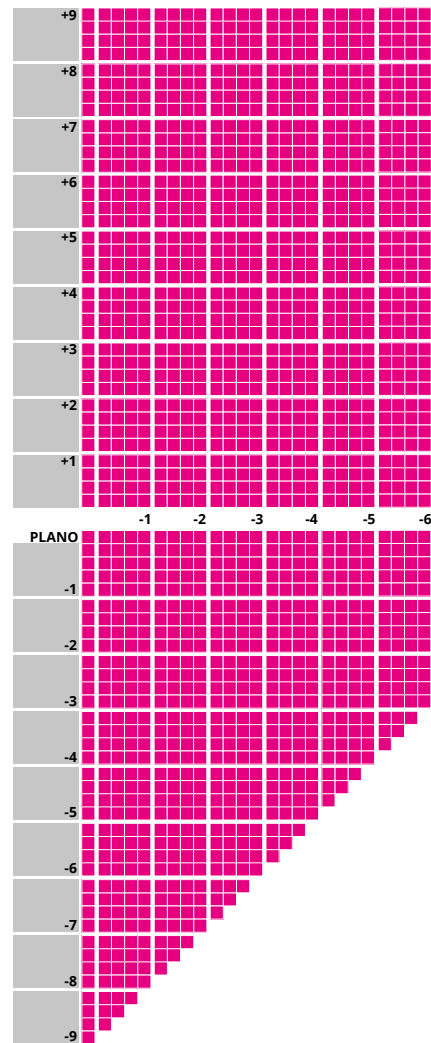

1.5 CR39 WIDEVIEW EASY

Hardcoated / Infinity XT / Hydro+ / Blue Shield

TECHNICAL INFORMATION

N	Refractive Index:	1.498
V	Abbe Value:	58
	Density:	1.32
	UV:	355 (Up to 460*)

IMPORTANT INFORMATION

- Up to 4.00D of prism available
- Additions of +0.75 to +3.50 available
- Minimum fitting heights:
  - Deep 19mm
  - Regular 17mm
  - Shallow 15mm
- Fitting cross 4mm above HCL
- Available to tint up to 85% absorption

DISPENSING RECOMMENDATIONS

- Not suitable for rimless glazing

LENS PROPERTIES

	Hardcoated	Infinity XT	Hydro+	Blue Shield
Optimum clarity	✓	✓	✓	✓
Scratch resistant	✓	✓	✓	✓
Easy clean		✓	✓	✓
Anti-reflective		✓	✓	✓
Super-hydrophobic			✓	✓
Thinner than CR39				
Freeform technology	✓	✓	✓	✓
Filters blue light				✓

* Diameters from 50mm to 80mm - dependent on prescription

Call us on +44 (0) 2087 329 600 or visit lenses.jaikudo.com

* with Blue Shield coating