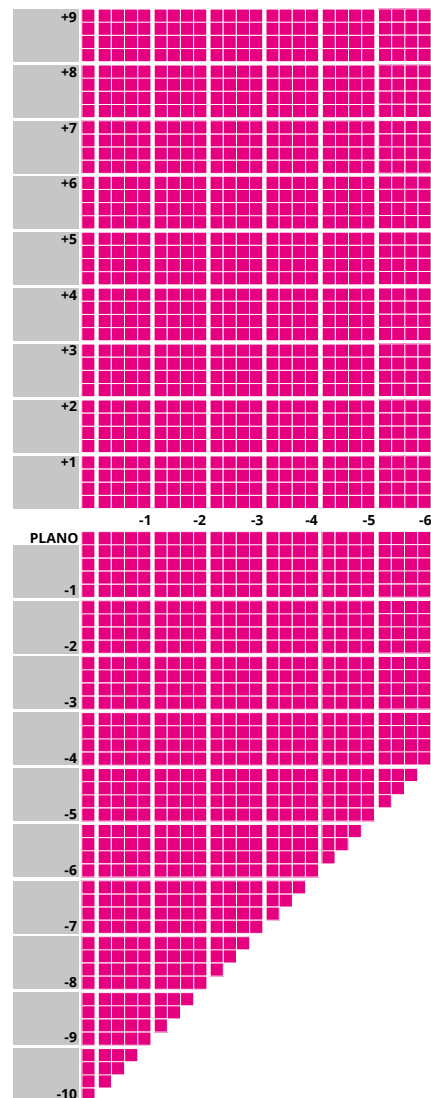

1.67 WIDEVIEW EASY

Hardcoated / Infinity XT / Hydro+ / Blue Shield

TECHNICAL INFORMATION

N	Refractive Index:	1.67
V	Abbe Value:	32
	Density:	1.35
	UV:	400 (Up to 460*)

IMPORTANT INFORMATION

- Up to 4.00D of prism available
- Additions of +0.75 to +3.50 available
- Minimum fitting heights:
  Deep 19mm
  Regular 17mm
  Shallow 15mm
- Fitting cross 4mm above HCL
- Available to tint up to 75% absorption

LENS PROPERTIES

	Hardcoated	Infinity XT	Hydro+	Blue Shield
Optimum clarity	✓	✓	✓	✓
Scratch resistant	✓	✓	✓	✓
Easy clean		✓	✓	✓
Anti-reflective		✓	✓	✓
Super-hydrophobic			✓	✓
Thinner than CR39	✓	✓	✓	✓
Freeform technology	✓	✓	✓	✓
Filters blue light				✓

* Diameters from 50mm to 80mm - dependent on prescription