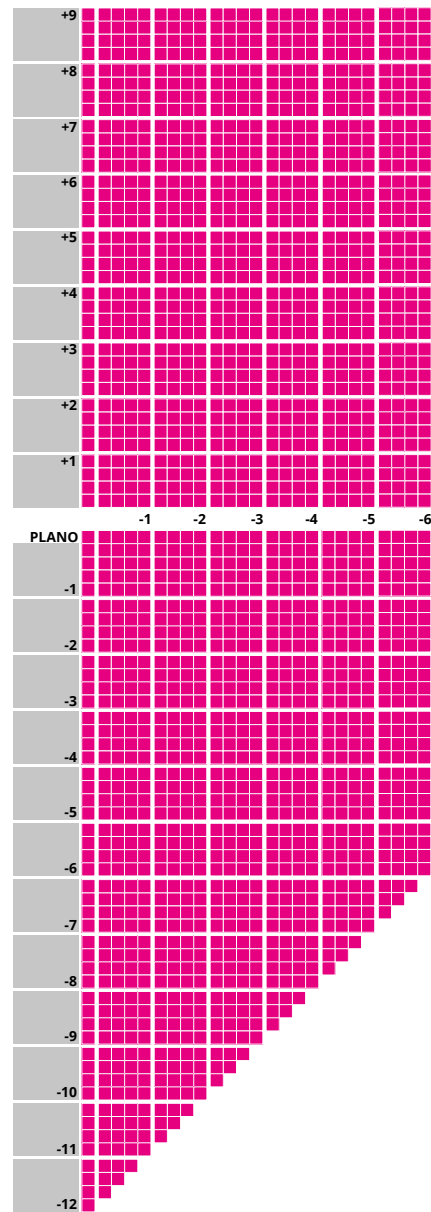

1.74 WIDEVIEW EASY

Hardcoated / Infinity XT / Hydro+ / Blue Shield

TECHNICAL INFORMATION

N	Refractive Index:	1.74
V	Abbe Value:	33
	Density:	1.46
	UV:	400 (Up to 460*)

IMPORTANT INFORMATION

- Up to 4.00D of prism available
- Additions of +0.75 to +3.50 available
- Minimum fitting heights:
  - Deep 19mm
  - Regular 17mm
  - Shallow 15mm
- Fitting cross 4mm above HCL
- Available to tint up to 75% absorption

DISPENSING RECOMMENDATIONS

- Not recommended for rimless glazing

LENS PROPERTIES

	Hardcoated	Infinity XT	Hydro+	Blue Shield
Optimum clarity	✓	✓	✓	✓
Scratch resistant	✓	✓	✓	✓
Easy clean		✓	✓	✓
Anti-reflective		✓	✓	✓
Super-hydrophobic			✓	✓
Thinner than CR39	✓	✓	✓	✓
Freeform technology	✓	✓	✓	✓
Filters blue light				✓

* Diameters from 50mm to 80mm - dependent on prescription

Call us on +44 (0) 2087 329 600 or visit lenses.jaikudo.com

* with Blue Shield coating