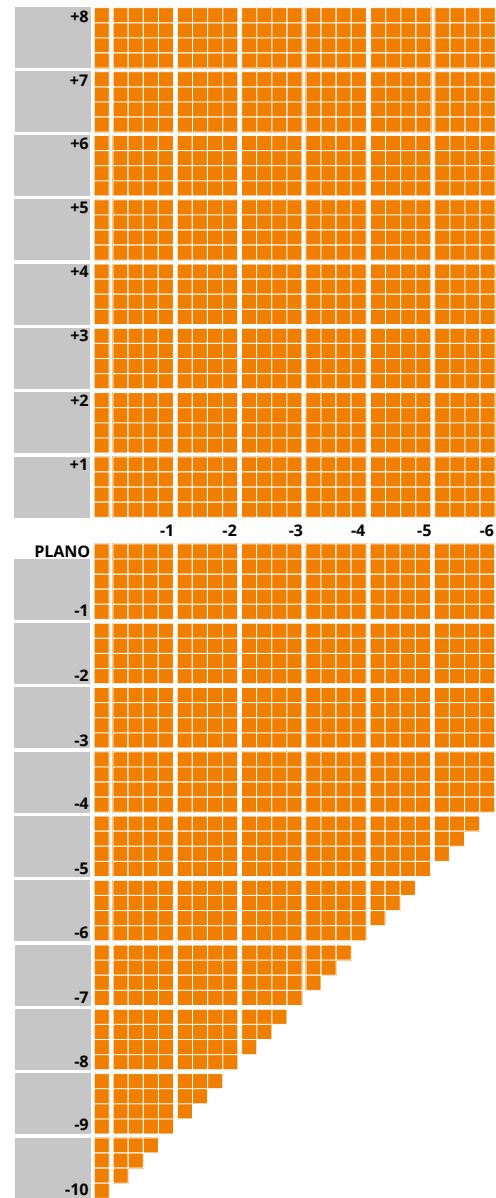

IMPORTANT INFORMATION

- Available in Brown, Grey and Green
- Up to 4.00D of prism available
- Additions of +0.75 to +3.50 available
- Minimum fitting heights:
 - Deep 19mm
 - Regular 17mm
 - Shallow 15mm
- Fitting cross 4mm above HCL

* Diameters from 50mm to 80mm - dependent on prescription