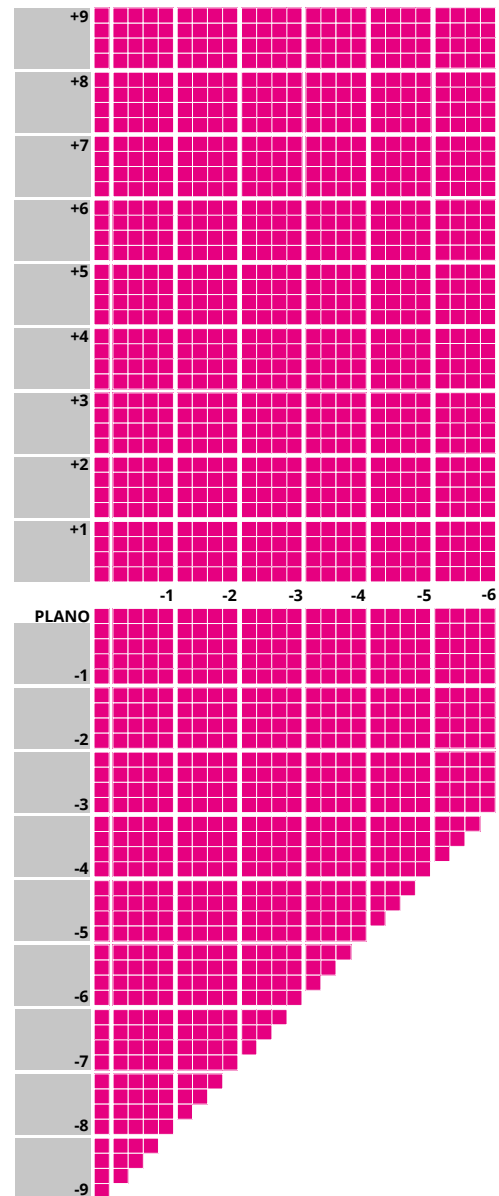

1.5 CR39 WIDEVIEW ENTRY

Hardcoated / Infinity XT / Hydro+ / Blue Shield

TECHNICAL INFORMATION

N	Refractive Index:	1.498
V	Abbe Value:	58
	Density:	1.32
	UV:	355 (Up to 460*)

IMPORTANT INFORMATION

- Up to 4.00D of prism available
- Additions of +0.75 to +3.50 available
- Minimum fitting heights:
  Deep 18mm
  Regular 16mm
  Shallow 14mm
- Fitting cross 4mm above HCL
- Available to tint up to 85% absorption

DISPENSING RECOMMENDATIONS

- Not suitable for rimless glazing

LENS PROPERTIES

	Hardcoated	Infinity XT	Hydro+	Blue Shield
Optimum clarity	✓	✓	✓	✓
Scratch resistant	✓	✓	✓	✓
Easy clean		✓	✓	✓
Anti-reflective		✓	✓	✓
Super-hydrophobic			✓	✓
Thinner than CR39				
Freeform technology	✓	✓	✓	✓
Filters blue light				✓

* Diameters from 50mm to 80mm - dependent on prescription