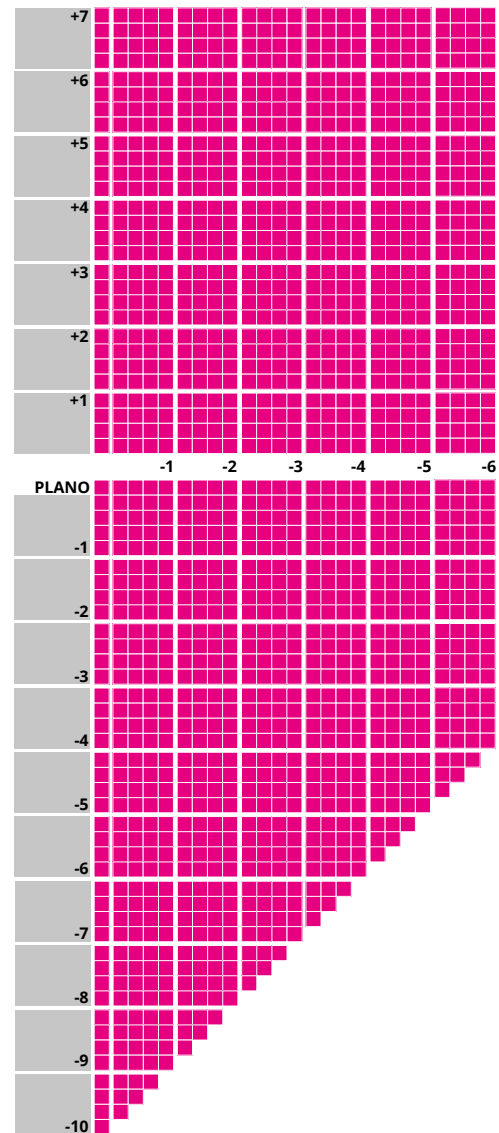

1.6 WIDEVIEW ENTRY

Hardcoated / Infinity XT / Hydro+ / Blue Shield

TECHNICAL INFORMATION

N	Refractive Index:	1.6
V	Abbe Value:	42
	Density:	1.30
	UV:	400 (Up to 460*)

IMPORTANT INFORMATION

- Up to 4.00D of prism available
- Additions of +0.75 to +3.50 available
- Minimum fitting heights:
  - Deep 18mm
  - Regular 16mm
  - Shallow 14mm
- Fitting cross 4mm above HCL
- Available to tint up to 75% absorption

LENS PROPERTIES

	Hardcoated	Infinity XT	Hydro+	Blue Shield
Optimum clarity	✓	✓	✓	✓
Scratch resistant	✓	✓	✓	✓
Easy clean		✓	✓	✓
Anti-reflective		✓	✓	✓
Super-hydrophobic			✓	✓
Thinner than CR39	✓	✓	✓	✓
Freeform technology	✓	✓	✓	✓
Filters blue light				✓

* Diameters from 50mm to 80mm - dependent on prescription