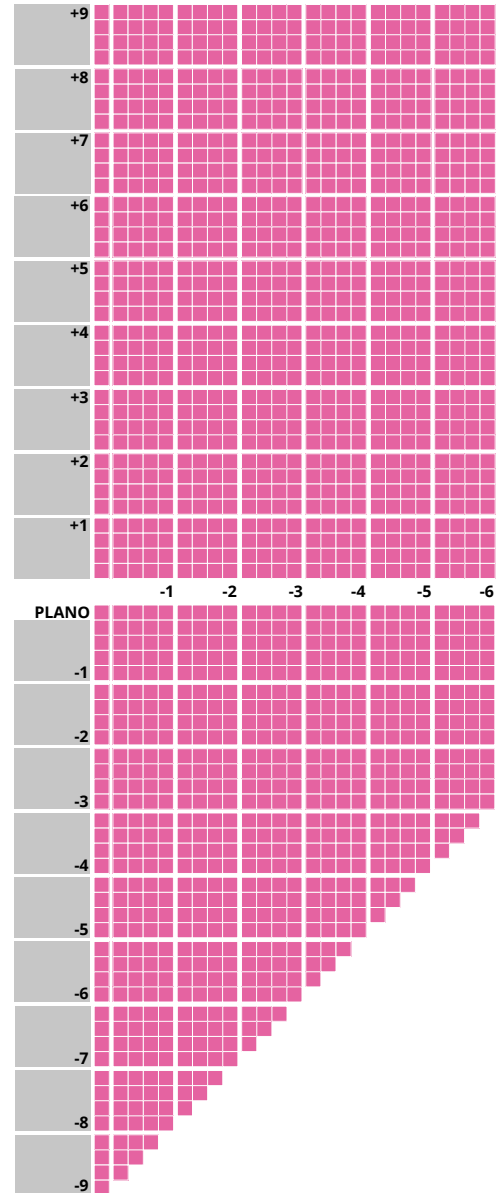

1.5 CR39 PROTEK VARIFOCAL

Uncoated / Hardcoated / Infinity XT / Hydro+ / Blue Shield

TECHNICAL INFORMATION

N	Refractive Index:	1.498
V	Abbe Value:	58
	Density:	1.32
	UV:	355 (Up to 460*)

IMPORTANT INFORMATION

- Up to 3.00D of prism available
- Additions of +0.75 to +3.50 available
- Minimum fitting heights:
  Regular 18mm
  Shallow 16mm
- Fitting cross 4mm above HCL
- Available to tint up to 85% absorption

DISPENSING RECOMMENDATIONS

- Not suitable for rimless glazing

LENS PROPERTIES

	Uncoated	Hardcoated	Infinity XT	Hydro+	Blue Shield
Optimum clarity	✓	✓	✓	✓	✓
Scratch resistant		✓	✓	✓	✓
Easy clean			✓	✓	✓
Anti-reflective			✓	✓	✓
Super-hydrophobic				✓	✓
Thinner than CR39					
Freeform technology					
Filters blue light					✓

* Diameters from 50mm to 80mm - dependent on prescription

Call us on +44 (0) 2087 329 600 or visit lenses.jaikudo.com

* with Blue Shield coating