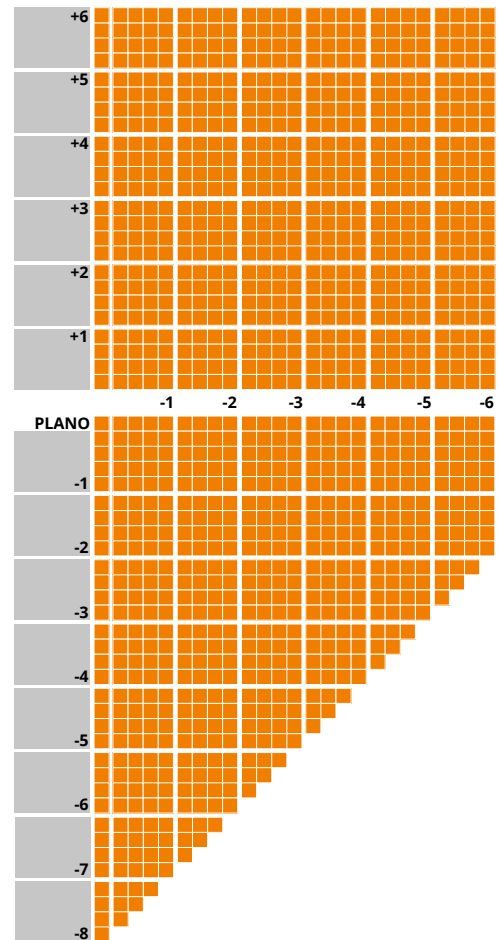

1.56 PHOTOCROMIC WIDEVIEW ENTRY

Hardcoated / Infinity XT / Hydro+ / Blue Shield

TECHNICAL INFORMATION

N	Refractive Index:	1.56
V	Abbe Value:	37
	Density:	1.19
	UV:	400 (Up to 460*)

IMPORTANT INFORMATION

- Available in Brown and Grey
- Up to 4.00D of prism available
- Additions of +0.75 to +3.50 available
- Minimum fitting heights:
  - Deep 18mm
  - Regular 16mm
  - Shallow 14mm
- Fitting cross 4mm above HCL

DISPENSING RECOMMENDATIONS

- Not suitable for rimless glazing

LENS PROPERTIES

	Hardcoated	Infinity XT	Hydro+	Blue Shield
Optimum clarity	✓	✓	✓	✓
Scratch resistant	✓	✓	✓	✓
Easy clean		✓	✓	✓
Anti-reflective		✓	✓	✓
Super-hydrophobic			✓	✓
Thinner than CR39	✓	✓	✓	✓
Freeform technology	✓	✓	✓	✓
Filters blue light				✓

* Diameters from 50mm to 80mm - dependent on prescription