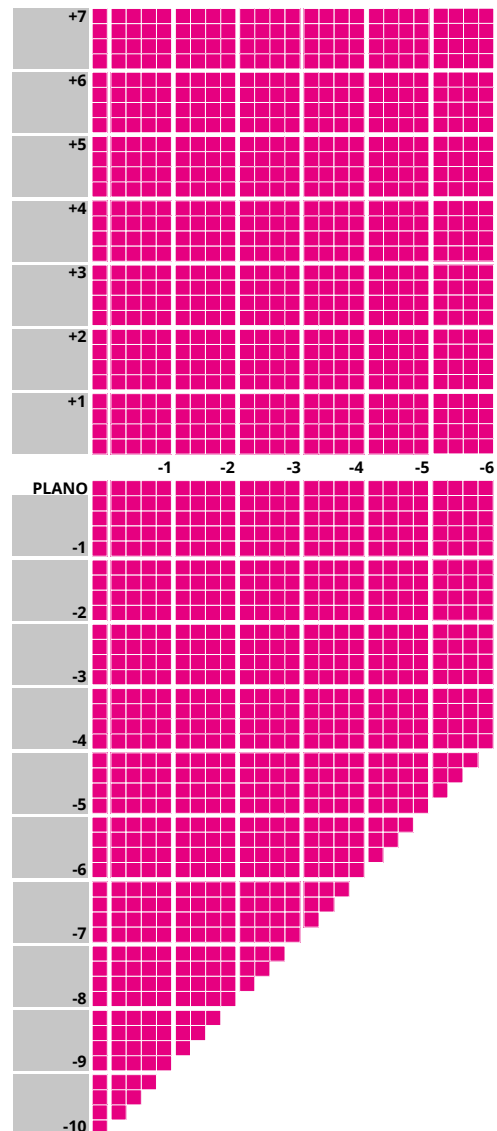

1.59 POLYCARBONATE WIDEVIEW ENTRY

Hardcoated / Infinity XT / Hydro+ / Blue Shield

TECHNICAL INFORMATION

N	Refractive Index:	1.59
V	Abbe Value:	31
	Density:	1.20
	UV:	385 (Up to 460*)

IMPORTANT INFORMATION

- Up to 4.00D of prism available
- Additions of +0.75 to +3.50 available
- Minimum fitting heights:
  - Deep 18mm
  - Regular 16mm
  - Shallow 14mm
- Fitting cross 4mm above HCL

DISPENSING RECOMMENDATIONS

- Not suitable for tinting

LENS PROPERTIES

	Hardcoated	Infinity XT	Hydro+	Blue Shield
Optimum clarity	✓	✓	✓	✓
Scratch resistant	✓	✓	✓	✓
Easy clean		✓	✓	✓
Anti-reflective		✓	✓	✓
Super-hydrophobic			✓	✓
Thinner than CR39	✓	✓	✓	✓
Freeform technology	✓	✓	✓	✓
Filters blue light				✓

* Diameters from 50mm to 80mm - dependent on prescription

Call us on +44 (0) 2087 329 600 or visit lenses.jaikudo.com

* with Blue Shield coating