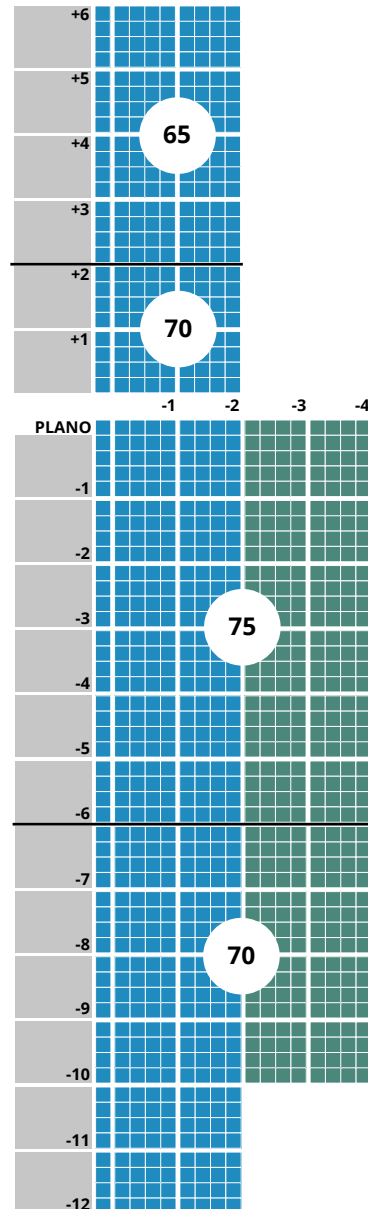

1.67 ASPHERIC MR7

Infinity XT / Hydro+

65mm / 70mm / 75mm

TECHNICAL INFORMATION

 Refractive Index: 1.67
 Abbe Value: 31
 Density: 1.35
 UV: 400

LENS PROPERTIES

	Infinity XT	Hydro+
 Optimum clarity	✓	✓
 Scratch resistant	✓	✓
 Easy clean	✓	✓
 Anti-reflective	✓	✓
 Super-hydrophobic		✓
 Thinner than CR39	✓	✓
 Freeform technology		
 Filters blue light		