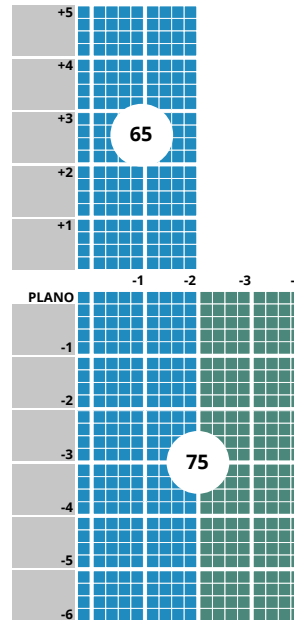

1.61 SPHERIC MR8

Hydro+

65mm / 75mm

TECHNICAL INFORMATION

 Refractive Index: 1.61
 Abbe Value: 42
 Density: 1.3
 UV: 400

LENS PROPERTIES

		Hydro+
 Optimum clarity	✓	
 Scratch resistant	✓	
 Easy clean	✓	
 Anti-reflective	✓	
 Super-hydrophobic	✓	
 Thinner than CR39	✓	
 Freeform technology		
 Filters blue light		