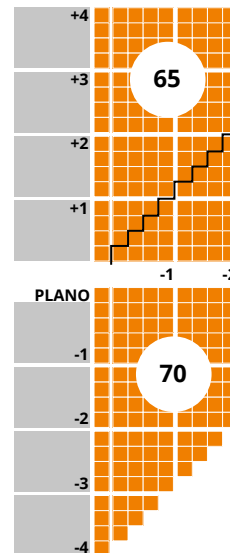

Hardcoated / Hydro+

65mm / 70mm

TECHNICAL INFORMATION

 Refractive Index: 1.498
 Abbe Value: 59
 Density: 1.32
 UV: 400

IMPORTANT INFORMATION

- Darkest Absorption:
Grey 79% ABS
Brown 85% ABS

DISPENSING RECOMMENDATIONS