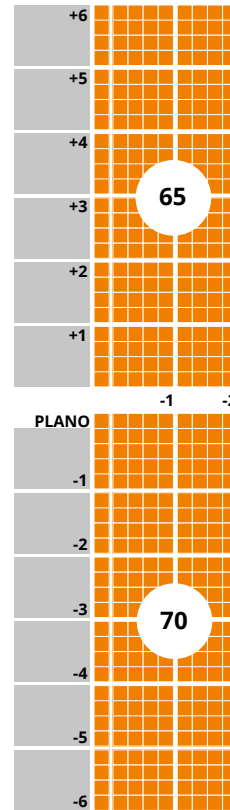

1.5 PRE-TINTED

Uncoated / Back Surface Infinity XT

65mm / 70mm

TECHNICAL INFORMATION

Refractive Index: 1.498
Abbe Value: 58
Density: 1.32
UV: 400

IMPORTANT INFORMATION

- Grey 85% ABS
- Brown 85% ABS
- Green 85% ABS
- Some prescriptions may be too thin to groove for supra frames

DISPENSING RECOMMENDATIONS

- Not suitable for rimless glazing

LENS PROPERTIES

	Uncoated	Infinity XT
Optimum clarity	✓	✓
Scratch resistant		✓
Easy clean		✓
Anti-reflective		✓
Super-hydrophobic		
Thinner than CR39		
Freeform technology		
Filters blue light