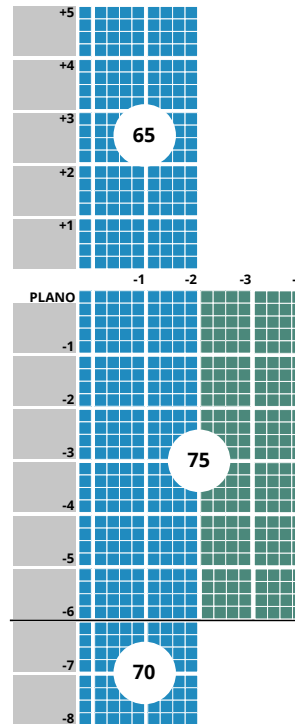

1.61 SPHERIC MR8

Hardcoated

65mm / 70mm / 75mm

TECHNICAL INFORMATION

 Refractive Index: 1.61
 Abbe Value: 42
 Density: 1.3
 UV: 400

LENS PROPERTIES

Hardcoated

 Optimum clarity <input checked="" type="checkbox"/>
 Scratch resistant <input checked="" type="checkbox"/>
 Easy clean
 Anti-reflective
 Super-hydrophobic
 Thinner than CR39 <input checked="" type="checkbox"/>
 Freeform technology
 Filters blue light