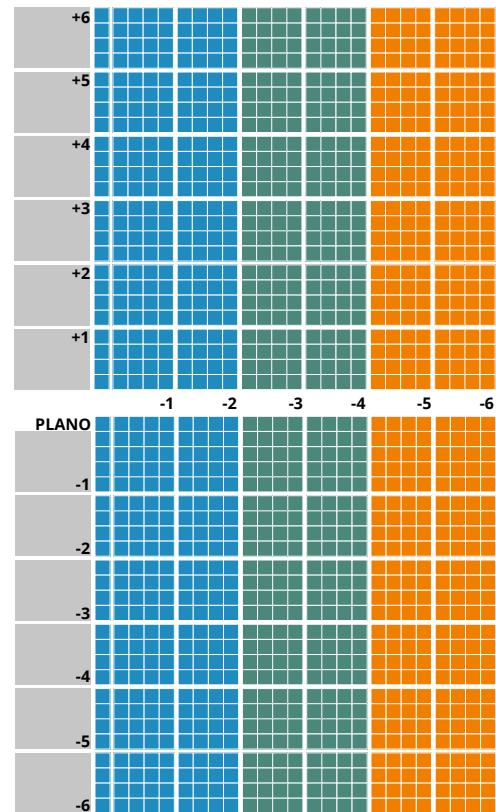

1.5 CR39

Uncoated / Hardcoated / Infinity XT

65mm

TECHNICAL INFORMATION

Refractive Index: 1.498
Abbe Value: 58
Density: 1.139
UV: 320-340

IMPORTANT INFORMATION

- Some prescriptions may be too thin to groove for supra frames

DISPENSING RECOMMENDATIONS

- Not suitable for rimless glazing

LENS PROPERTIES

	Uncoated	Hardcoated	Infinity XT
Optimum clarity	✓	✓	✓
Scratch resistant		✓	✓
Easy clean			✓
Anti-reflective			✓
Super-hydrophobic			
Thinner than CR39			
Freeform technology			
Filters blue light