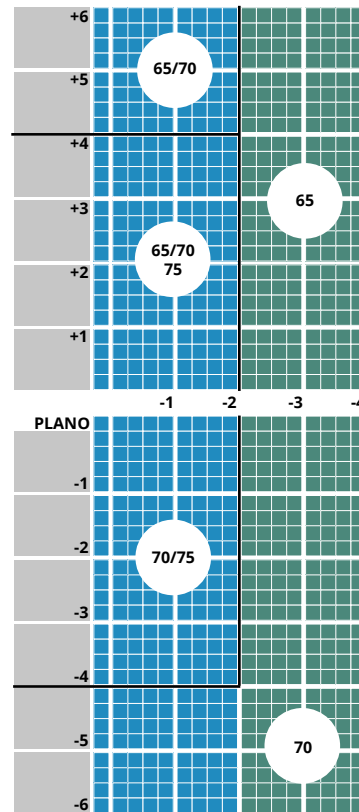

1.5 CR39

Hydro+

65mm / 70mm / 75mm

TECHNICAL INFORMATION

Refractive Index: 1.498
Abbe Value: 58
Density: 1.139
UV: 320-340

IMPORTANT INFORMATION

- Some prescriptions may be too thin to groove for supra frames

DISPENSING RECOMMENDATIONS

- Not suitable for rimless glazing

LENS PROPERTIES

	Hydro+
Optimum clarity ☒	
Scratch resistant ☒	
Easy clean ☒	
Anti-reflective ☒	
Super-hydrophobic ☒	
Thinner than CR39	
Freeform technology	
Filters blue light