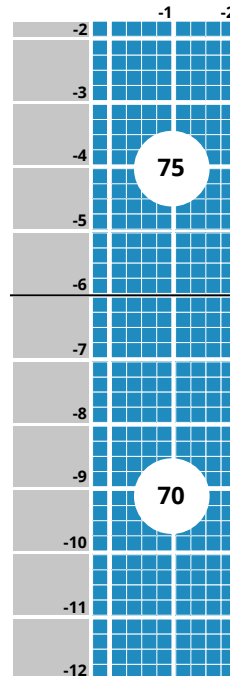

1.74 ASPHERIC MR74

Infinity XT / Hydro+

70mm / 75mm

TECHNICAL INFORMATION

Refractive Index: 1.74
Abbe Value: 33
Density: 1.46
UV: 400

DISPENSING RECOMMENDATIONS

- Not recommended for rimless glazing

LENS PROPERTIES

	Infinity XT	Hydro+
Optimum clarity	✓	✓
Scratch resistant	✓	✓
Easy clean	✓	✓
Anti-reflective	✓	✓
Super-hydrophobic		✓
Thinner than CR39	✓	✓
Freeform technology		
Filters blue light