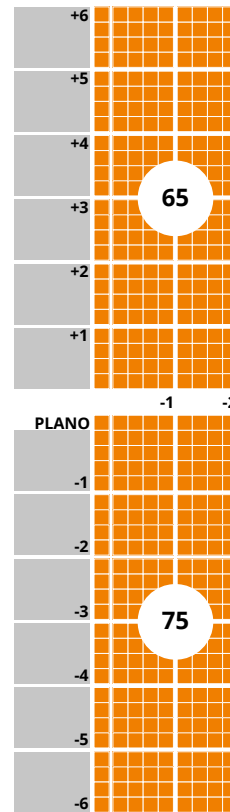

1.6 MR8 PRE-TINTED

Back Surface Infinity XT

65mm / 75mm

TECHNICAL INFORMATION

Refractive Index: 1.61
Abbe Value: 41
Density: 1.3
UV: 400

IMPORTANT INFORMATION

- Grey 85% ABS
- Brown 85% ABS
- Green 85% ABS

LENS PROPERTIES

Infinity XT

Optimum clarity ✓
Scratch resistant ✓
Easy clean ✓
Anti-reflective ✓
Super-hydrophobic
Thinner than CR39 ✓
Freeform technology
Filters blue light