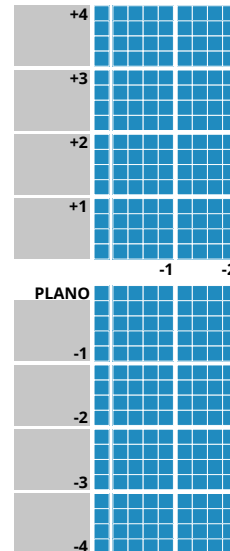

1.5 CR39

Uncoated

75mm

TECHNICAL INFORMATION

 Refractive Index: 1.498
 Abbe Value: 58
 Density: 1.32
 UV: 370

IMPORTANT INFORMATION

- Some prescriptions may be too thin to groove for supra frames

DISPENSING RECOMMENDATIONS