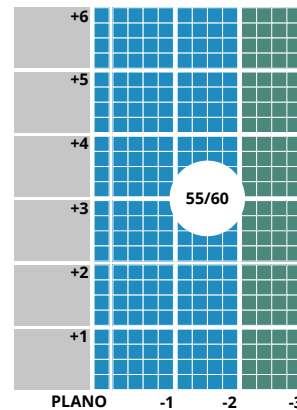

1.5 CR39

Hydro+

55mm / 60mm

TECHNICAL INFORMATION

N	Refractive Index:	1.498
V	Abbe Value:	58
	Density:	1.139
	UV:	320-340

IMPORTANT INFORMATION

- Some prescriptions may be too thin to groove for supra frames