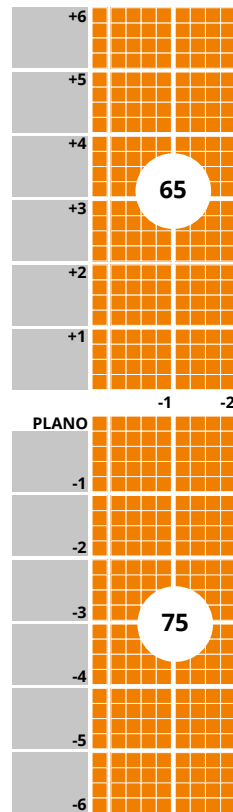

1.6 TRANSITIONS SIGNATURE

Hydro+

65mm / 75mm

TECHNICAL INFORMATION

Refractive Index: 1.61
Abbe Value: 42
Density: 1.30
UV: 400

IMPORTANT INFORMATION

- Darkest Absorption:
  Grey 79% ABS
  Brown 85% ABS

LENS PROPERTIES

		Hydro+
Optimum clarity	✓	
Scratch resistant	✓	
Easy clean	✓	
Anti-reflective	✓	
Super-hydrophobic	✓	
Thinner than CR39	✓	
Freeform technology		
Filters blue light