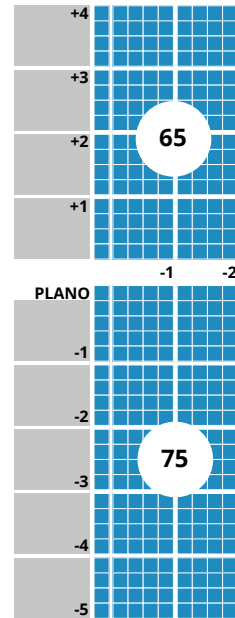

1.67 BLUE SHIELD

Hydro+

65mm / 75mm

TECHNICAL INFORMATION

 Refractive Index: 1.67
 Abbe Value: 32
 Density: 1.35
 UV: 420

LENS PROPERTIES

	Hydro+
 Optimum clarity <input checked="" type="checkbox"/>	
 Scratch resistant <input checked="" type="checkbox"/>	
 Easy clean <input checked="" type="checkbox"/>	
 Anti-reflective <input checked="" type="checkbox"/>	
 Super-hydrophobic <input checked="" type="checkbox"/>	
 Thinner than CR39 <input checked="" type="checkbox"/>	
 Freeform technology	
 Filters blue light <input checked="" type="checkbox"/>	

1.5 CR39 HONEYCOMB

Hydro+

65mm / 75mm

TECHNICAL INFORMATION

N	Refractive Index:	1.498
V	Abbe Value:	58
	Density:	1.32
	UV:	400

IMPORTANT INFORMATION

- Some prescriptions may be too thin to groove for supra frames