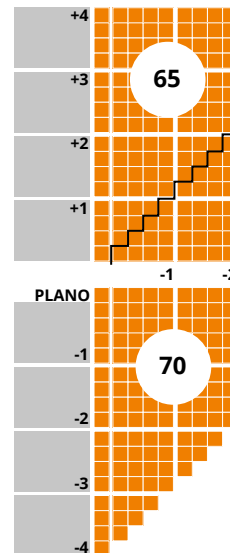

1.5 TRANSITIONS XTRACTIVE

Hardcoated

65mm / 70mm

TECHNICAL INFORMATION

Refractive Index: 1.498
Abbe Value: 56
Density: 1.27
UV: 400

IMPORTANT INFORMATION

- Some prescriptions may be too thin to groove for supra frames
- Grey - Darkest absorption 90%, inside a car 50%, indoors 17%

DISPENSING RECOMMENDATIONS

- Not suitable for rimless glazing

LENS PROPERTIES

Hardcoated

Optimum clarity
Scratch resistant
Easy clean
Anti-reflective
Super-hydrophobic
Thinner than CR39
Freeform technology
Filters blue light