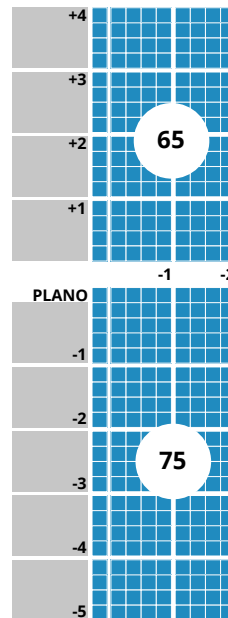

1.5 CR39 HONEYCOMB

Hydro+

65mm / 75mm

TECHNICAL INFORMATION

N	Refractive Index:	1.498
V	Abbe Value:	58
	Density:	1.32
	UV:	400

IMPORTANT INFORMATION

- Some prescriptions may be too thin to groove for supra frames

DISPENSING RECOMMENDATIONS

- Not suitable for rimless glazing

LENS PROPERTIES

		Hydro+
	Optimum clarity	✓
	Scratch resistant	✓
	Easy clean	✓
	Anti-reflective	✓
	Super-hydrophobic	✓
	Thinner than CR39	
	Freeform technology	
	Filters blue light