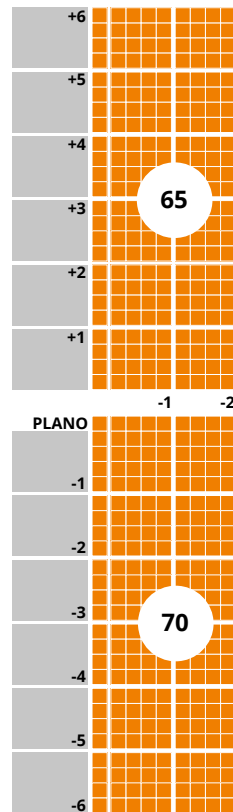

1.56 PHOTOCROMIC

Infinity XT

65mm / 70mm

TECHNICAL INFORMATION

Refractive Index: 1.56
Abbe Value: 36
Density: 1.27
UV: 400

IMPORTANT INFORMATION

- Available in Grey and Brown

DISPENSING RECOMMENDATIONS

- Not suitable for rimless glazing

LENS PROPERTIES

Infinity XT

Optimum clarity ✓
Scratch resistant ✓
Easy clean ✓
Anti-reflective ✓
Super-hydrophobic
Thinner than CR39 ✓
Freeform technology
Filters blue light