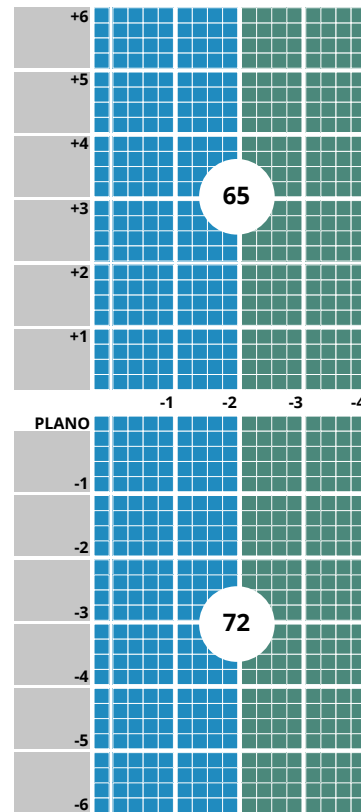

1.56 ULTRATHIN

Hardcoated / Infinity XT

65mm / 72mm

TECHNICAL INFORMATION

Refractive Index: 1.56
Abbe Value: 38
Density: 1.1
UV: 360-380

IMPORTANT INFORMATION

- Some prescriptions may be too thin to groove for supra frames

DISPENSING RECOMMENDATIONS

- Not suitable for rimless glazing

LENS PROPERTIES

	Hardcoated	Infinity XT
Optimum clarity	✓	✓
Scratch resistant	✓	✓
Easy clean		✓
Anti-reflective		✓
Super-hydrophobic		
Thinner than CR39		✓
Freeform technology		
Filters blue light