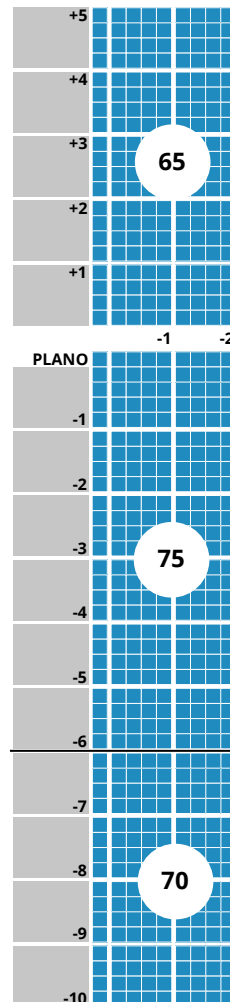

1.61 ACRYLIC

Infinity XT

65mm / 70mm / 75mm

TECHNICAL INFORMATION

Refractive Index: 1.61
Abbe Value: 39
Density: 1.29
UV: 400

DISPENSING RECOMMENDATIONS

- Not suitable for rimless or supra glazing

LENS PROPERTIES

Infinity XT

Optimum clarity ☒
Scratch resistant ☒
Easy clean ☒
Anti-reflective ☒
Super-hydrophobic
Thinner than CR39 ☒
Freeform technology
Filters blue light