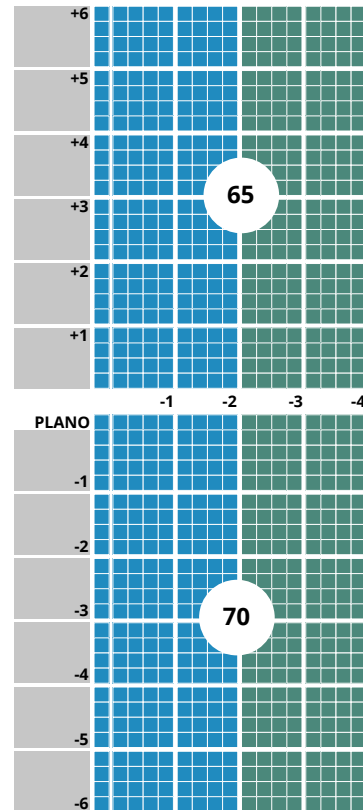

1.59 POLYCARBONATE

Hardcoated / Infinity XT

65mm / 70mm

TECHNICAL INFORMATION

Refractive Index: 1.59
Abbe Value: 32
Density: 1.2
UV: 400

IMPORTANT INFORMATION

- Superior strength and protection
- Suitable for rimless and supra glazing

DISPENSING RECOMMENDATIONS

- Not suitable for tinting

LENS PROPERTIES

	Hardcoated	Infinity XT
Optimum clarity	✓	✓
Scratch resistant	✓	✓
Easy clean		✓
Anti-reflective		✓
Super-hydrophobic		
Thinner than CR39	✓	✓
Freeform technology		
Filters blue light