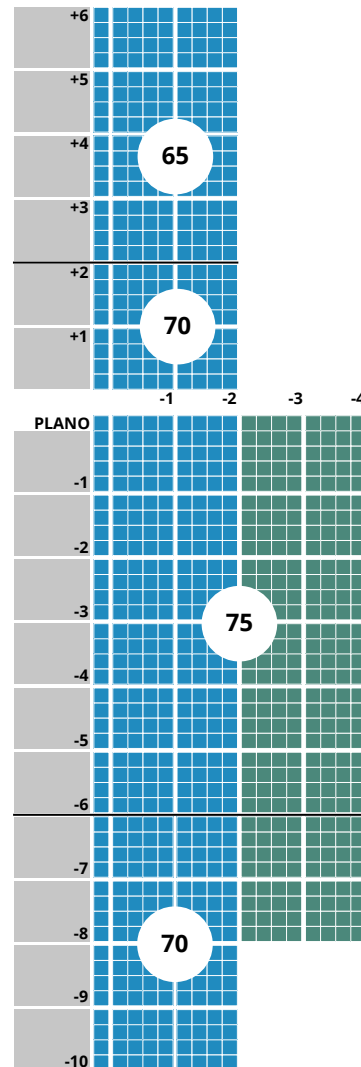

1.61 ASPHERIC MR8

Hydro+

65mm / 70mm / 75mm

TECHNICAL INFORMATION

 Refractive Index: 1.61
 Abbe Value: 41
 Density: 1.3
 UV: 400

LENS PROPERTIES

		Hydro+
 Optimum clarity	✓	
 Scratch resistant	✓	
 Easy clean	✓	
 Anti-reflective	✓	
 Super-hydrophobic	✓	
 Thinner than CR39	✓	
 Freeform technology		
 Filters blue light		