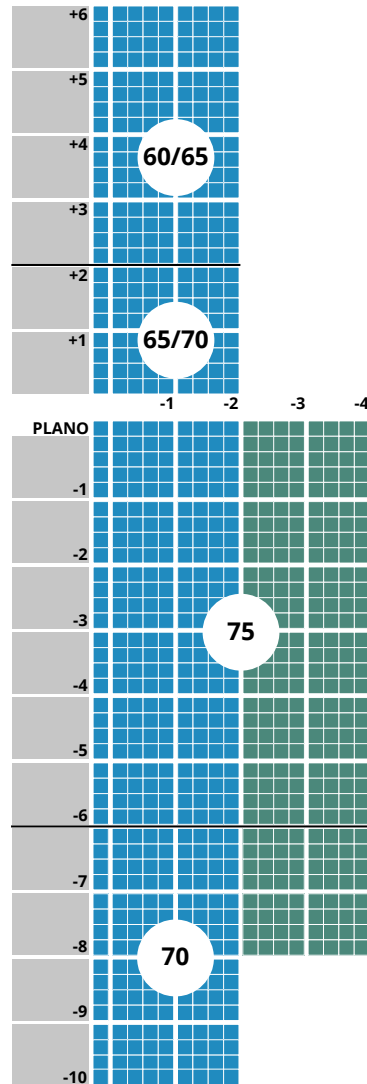

1.61 ASPHERIC MR8

Infinity XT

60mm / 65mm / 70mm / 75mm

TECHNICAL INFORMATION

N	Refractive Index:	1.61
V	Abbe Value:	41
	Density:	1.3
	UV:	400

LENS PROPERTIES

Infinity XT

	Optimum clarity	✓
	Scratch resistant	✓
	Easy clean	✓
	Anti-reflective	✓
	Super-hydrophobic	
	Thinner than CR39	✓
	Freeform technology	
	Filters blue light	