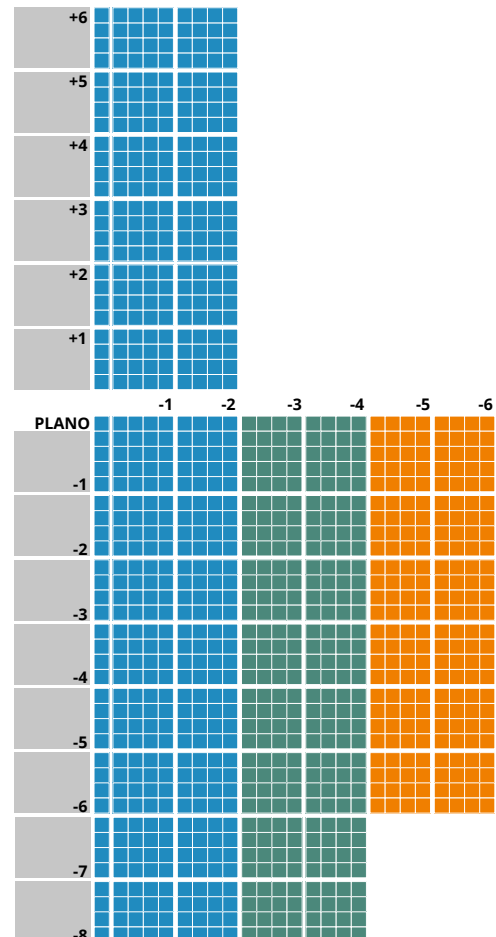

1.5 CR39

Uncoated / Hardcoated / Infinity XT

70mm

TECHNICAL INFORMATION

N	Refractive Index:	1.498
V	Abbe Value:	58
	Density:	1.139
	UV:	320-340

IMPORTANT INFORMATION

- Some prescriptions may be too thin to groove for supra frames

DISPENSING RECOMMENDATIONS

- Not suitable for rimless glazing

LENS PROPERTIES

	Uncoated	Hardcoated	Infinity XT
Optimum clarity	✓	✓	✓
Scratch resistant		✓	✓
Easy clean			✓
Anti-reflective			✓
Super-hydrophobic			
Thinner than CR39			
Freeform technology			
Filters blue light