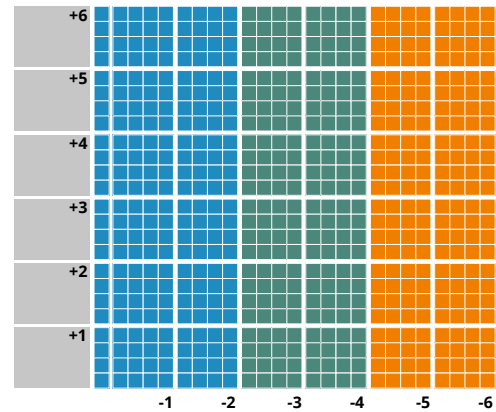

SINGLE VISION STOCK LENSES

A wide variety of lenses to suit all prescriptions and wearer needs

We have more than a million lenses in stock within our warehouse in Liverpool, UK including:

- 👁️ 1.5 lenses up to -6 cyl
- 👁️ 1.67 Aspheric MR7 up to -4 cyl
- 👁️ 1.74 Aspheric up to -2 cyl
- 👁️ Honeycomb up to -2 cyl
- 👁️ Blue Shield up to -2 cyl

Call us on +44 (0) 2087 329 600 or visit lenses.jaikudo.com

1.5 CR39

Uncoated / Hardcoated / Infinity XT

55mm / 60mm

TECHNICAL INFORMATION

 Refractive Index:	1.498
 Abbe Value:	58
 Density:	1.139
 UV:	320-340