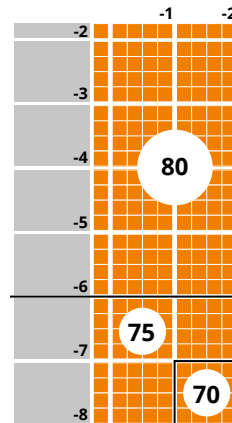

1.67 TRANSITIONS SIGNATURE

Hydro+

70mm / 75mm / 80mm

TECHNICAL INFORMATION

Refractive Index: 1.67
Abbe Value: 31
Density: 1.3
UV: 400

IMPORTANT INFORMATION

- Darkest Absorption:
  Grey 79% ABS
  Brown 85% ABS

LENS PROPERTIES

	Hydro+
Optimum clarity	✓
Scratch resistant	✓
Easy clean	✓
Anti-reflective	✓
Super-hydrophobic	✓
Thinner than CR39	✓
Freeform technology	
Filters blue light