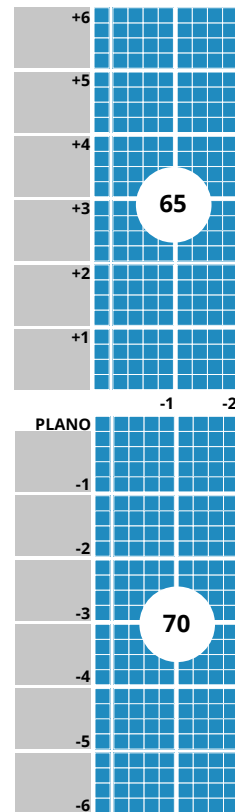

1.5 CR39

Hardcoated Tintable

65mm / 70mm

TECHNICAL INFORMATION

N	Refractive Index:	1.498
V	Abbe Value:	58
	Density:	1.32
	UV:	370

IMPORTANT INFORMATION

- Some prescriptions may be too thin to groove for supra frames

DISPENSING RECOMMENDATIONS

- Not suitable for rimless glazing

LENS PROPERTIES

Hardcoated

	Optimum clarity	✓
	Scratch resistant	✓
	Easy clean	
	Anti-reflective	
	Super-hydrophobic	
	Thinner than CR39	
	Freeform technology	
	Filters blue light