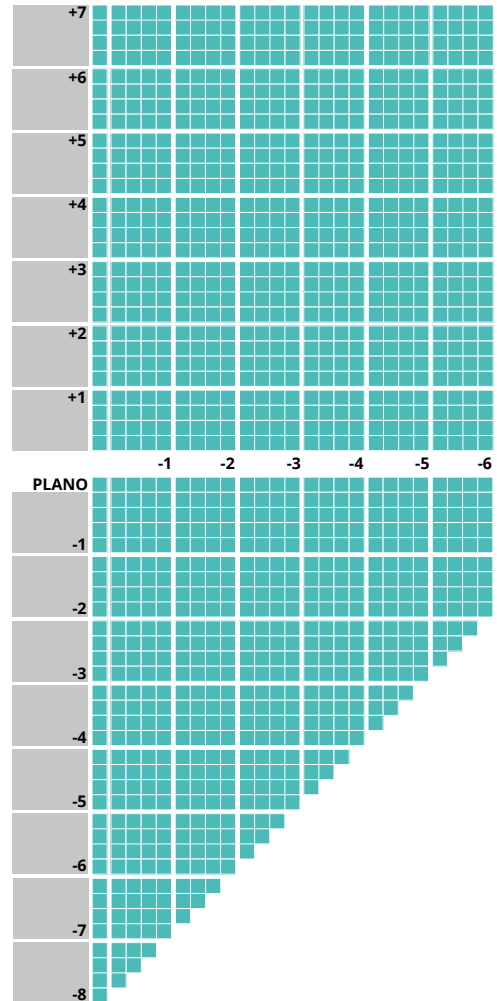

1.5 WIDEVIEW OCCUPATIONAL

Hardcoated / Infinity XT / Hydro+ / Blue Shield

TECHNICAL INFORMATION

N	Refractive Index:	1.498
V	Abbe Value:	58
	Density:	1.32
	UV:	355 (Up to 460*)

IMPORTANT INFORMATION

- Up to 4.00D of prism available
- Minimum fitting heights:
  Regular 18mm
  Short 14mm
- Fitting cross 2mm above HCL

DISPENSING RECOMMENDATIONS

- Not suitable for rimless glazing
- Not suitable for driving

LENS PROPERTIES

	Hardcoated	Infinity XT	Hydro+	Blue Shield
Optimum clarity	✓	✓	✓	✓
Scratch resistant	✓	✓	✓	✓
Easy clean		✓	✓	✓
Anti-reflective		✓	✓	✓
Super-hydrophobic			✓	✓
Thinner than CR39				
Freeform technology	✓	✓	✓	✓
Filters blue light				✓

* Diameters from 50mm to 80mm - dependent on prescription

DISPENSING INFORMATION

- MY DESKTOP 1.3m
- MY OFFICE 2m
- MY MEETING 4m

* Degression is dependent on the addition value and the working distance. See degression chart in the PRODUCTS section.