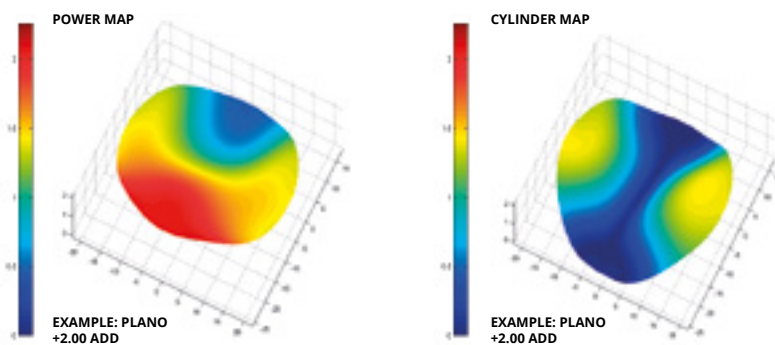

MY OFFICE RANGE: UP TO 2M

Improved clarity within a conventional office space or across a desk.