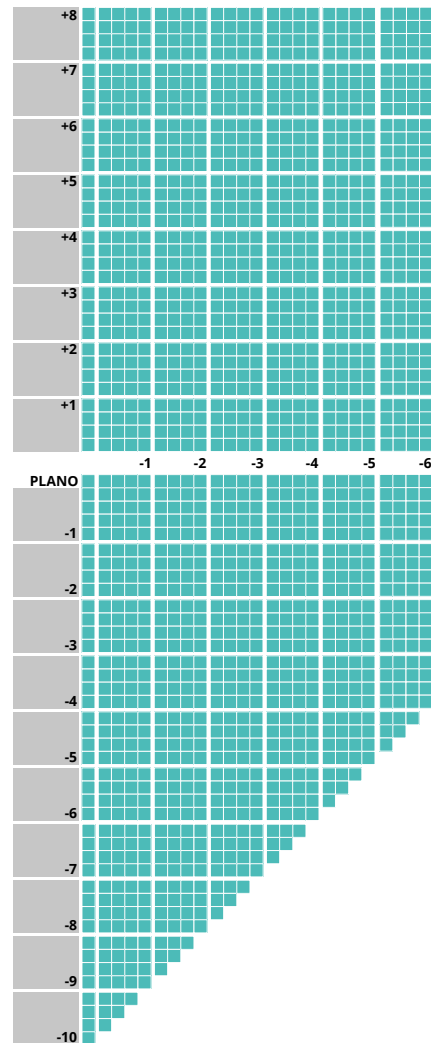

1.67 WIDEVIEW OCCUPATIONAL

Honeycomb with Hydro+

TECHNICAL INFORMATION

N	Refractive Index:	1.67
V	Abbe Value:	32
	Density:	1.35
	UV:	400

IMPORTANT INFORMATION

- Up to 4.00D of prism available
- Minimum fitting heights:
  Regular 18mm
  Short 14mm
- Fitting cross 2mm above HCL

DISPENSING RECOMMENDATIONS

- Not suitable for tinting
- Not suitable for driving

LENS PROPERTIES

	Hydro+
	Optimum clarity ✓
	Scratch resistant ✓
	Easy clean ✓
	Anti-reflective ✓
	Super-hydrophobic ✓
	Thinner than CR39 ✓
	Freeform technology ✓
	Filters blue light

* Diameters from 50mm to 80mm - dependent on prescription

DISPENSING INFORMATION

- MY DESKTOP 1.3m
- MY OFFICE 2m
- MY MEETING 4m

* Degression is dependent on the addition value and the working distance. See degression chart in the PRODUCTS section.