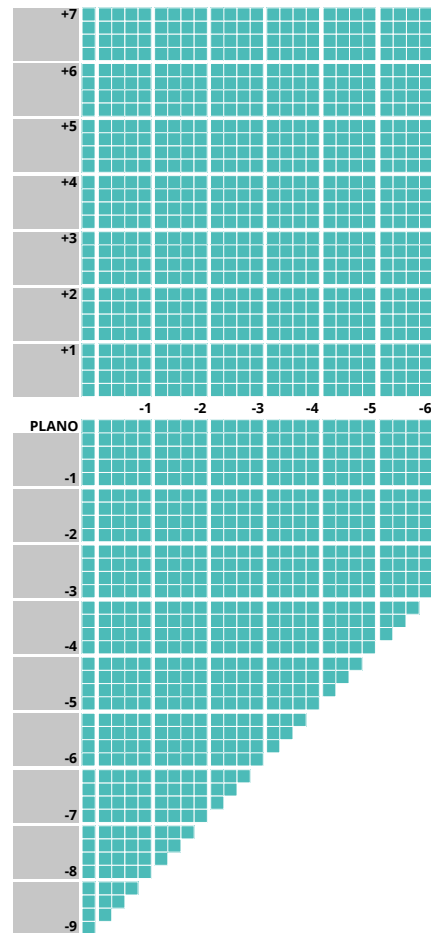

## IMPORTANT INFORMATION

- Up to 4.00D of prism available
- Minimum fitting heights:  
Regular 18mm  
Short 14mm
- Fitting cross 2mm above HCL

## LENS PROPERTIES

		Hydro+
	Optimum clarity	✓
	Scratch resistant	✓
	Easy clean	✓
	Anti-reflective	✓
	Super-hydrophobic	✓
	Thinner than CR39	✓
	Freeform technology	✓
	Filters blue light	

\* Diameters from 50mm to 80mm - dependent on prescription