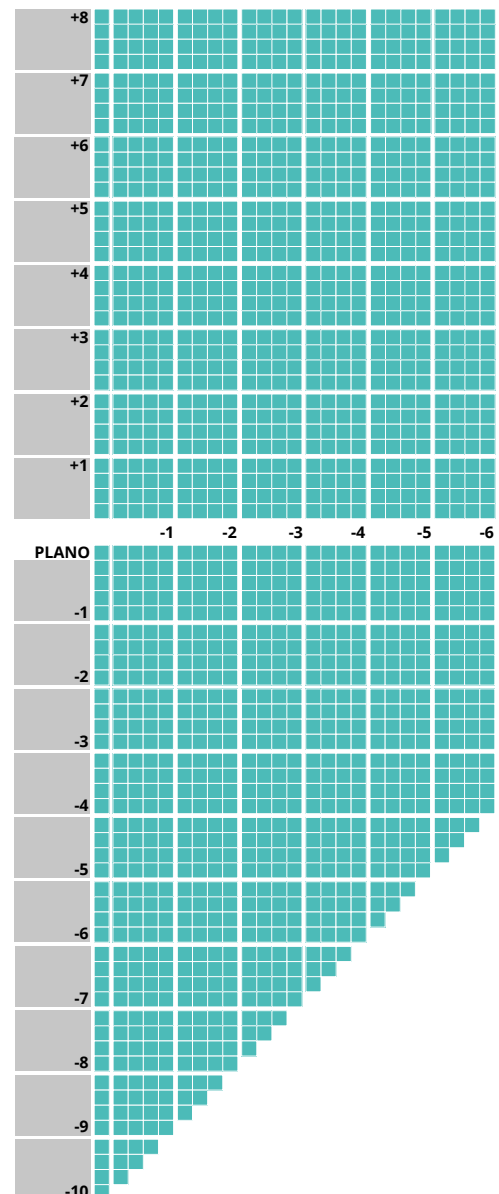

1.67 WIDEVIEW OCCUPATIONAL

Hardcoated / Infinity XT / Hydro+ / Blue Shield

TECHNICAL INFORMATION

N	Refractive Index:	1.67
V	Abbe Value:	32
	Density:	1.35
	UV:	400 (Up to 460*)

IMPORTANT INFORMATION

- Up to 4.00D of prism available
- Minimum fitting heights:
  Regular 18mm
  Short 14mm
- Fitting cross 2mm above HCL

DISPENSING RECOMMENDATIONS

- Not suitable for driving

LENS PROPERTIES

	Hardcoated	Infinity XT	Hydro+	Blue Shield
Optimum clarity	✓	✓	✓	✓
Scratch resistant	✓	✓	✓	✓
Easy clean		✓	✓	✓
Anti-reflective		✓	✓	✓
Super-hydrophobic			✓	✓
Thinner than CR39	✓	✓	✓	✓
Freeform technology	✓	✓	✓	✓
Filters blue light				✓

* Diameters from 50mm to 80mm - dependent on prescription

DISPENSING INFORMATION

- MY DESKTOP 1.3m
- MY OFFICE 2m
- MY MEETING 4m

* Degression is dependent on the addition value and the working distance. See degression chart in the PRODUCTS section.