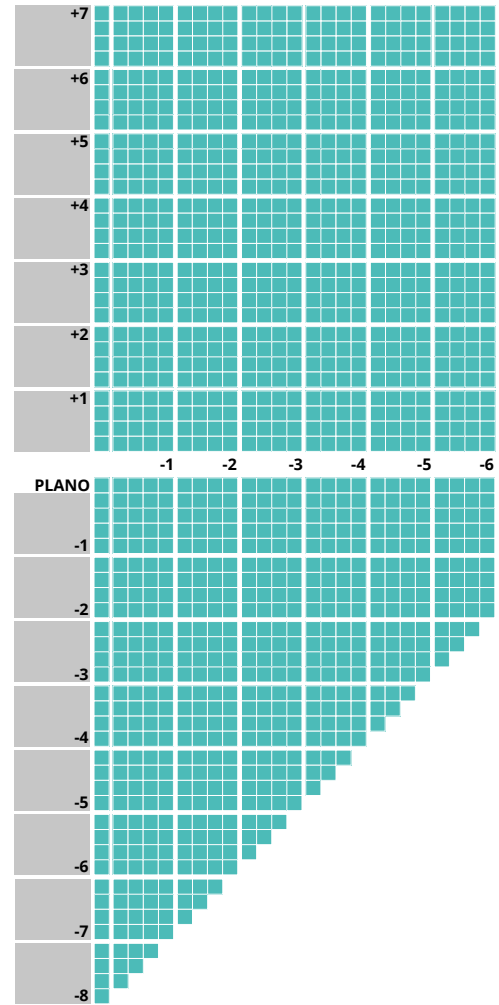

1.59 POLYCARBONATE WIDEVIEW OCCUPATIONAL

Hardcoated / Infinity XT / Hydro+ / Blue Shield

TECHNICAL INFORMATION

N	Refractive Index:	1.59
V	Abbe Value:	31
	Density:	1.20
	UV:	385 (Up to 460*)

IMPORTANT INFORMATION

- Up to 4.00D of prism available
- Minimum fitting heights:
  Regular 18mm
  Short 14mm
- Fitting cross 2mm above HCL

DISPENSING RECOMMENDATIONS

- Not suitable for tinting
- Not suitable for driving

LENS PROPERTIES

	Hardcoated	Infinity XT	Hydro+	Blue Shield
Optimum clarity	✓	✓	✓	✓
Scratch resistant	✓	✓	✓	✓
Easy clean		✓	✓	✓
Anti-reflective		✓	✓	✓
Super-hydrophobic			✓	✓
Thinner than CR39	✓	✓	✓	✓
Freeform technology	✓	✓	✓	✓
Filters blue light				✓

* Diameters from 50mm to 80mm - dependent on prescription

DISPENSING INFORMATION

- MY DESKTOP 1.3m
- MY OFFICE 2m
- MY MEETING 4m

* Degression is dependent on the addition value and the working distance. See degression chart in the PRODUCTS section.