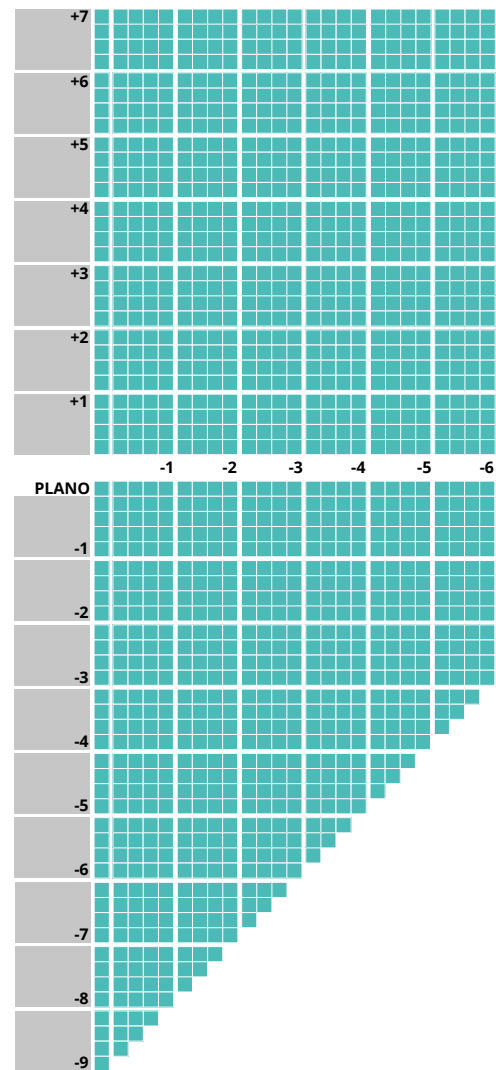

1.6 WIDEVIEW OCCUPATIONAL

Hardcoated / Infinity XT / Hydro+ / Blue Shield

TECHNICAL INFORMATION

N	Refractive Index:	1.6
V	Abbe Value:	42
	Density:	1.30
	UV:	400 (Up to 460*)

IMPORTANT INFORMATION

- Up to 4.00D of prism available
- Minimum fitting heights:
  Regular 18mm
  Short 14mm
- Fitting cross 2mm above HCL

DISPENSING RECOMMENDATIONS

- Not suitable for driving

LENS PROPERTIES

	Hardcoated	Infinity XT	Hydro+	Blue Shield
Optimum clarity	✓	✓	✓	✓
Scratch resistant	✓	✓	✓	✓
Easy clean		✓	✓	✓
Anti-reflective		✓	✓	✓
Super-hydrophobic			✓	✓
Thinner than CR39	✓	✓	✓	✓
Freeform technology	✓	✓	✓	✓
Filters blue light				✓

* Diameters from 50mm to 80mm - dependent on prescription

DISPENSING INFORMATION

- MY DESKTOP 1.3m
- MY OFFICE 2m
- MY MEETING 4m

* Degression is dependent on the addition value and the working distance. See degression chart in the PRODUCTS section.