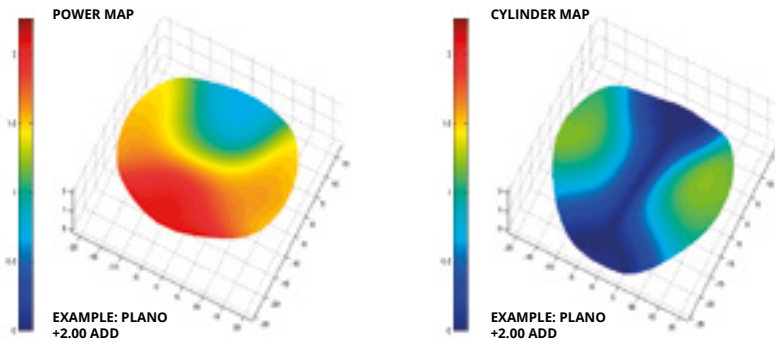

WIDEVIEW OCCUPATIONAL

Available in three designs for specific indoor ranges

MY DESKTOP RANGE: UP TO 1.3M

Perfect for close proximity visual tasks including computer use.