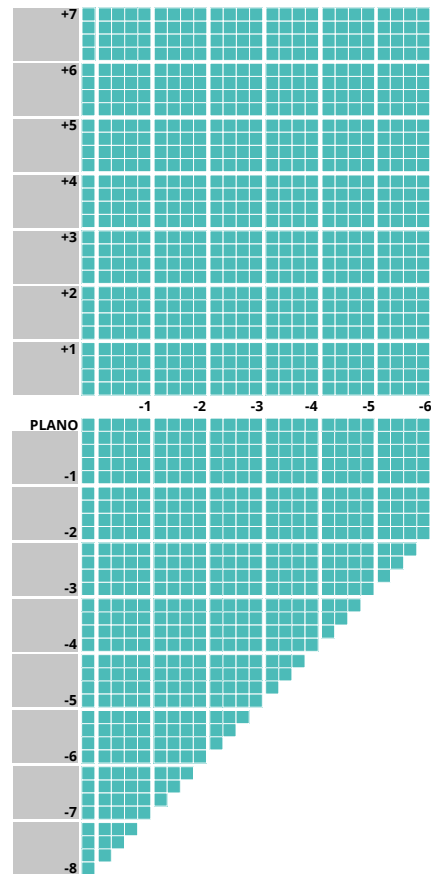

1.5 WIDEVIEW OCCUPATIONAL

Honeycomb with Hydro+

TECHNICAL INFORMATION

N	Refractive Index:	1.498
V	Abbe Value:	58
	Density:	1.32
	UV:	400

IMPORTANT INFORMATION

- Up to 4.00D of prism available
- Minimum fitting heights:
  Regular 18mm
  Short 14mm
- Fitting cross 2mm above HCL

DISPENSING RECOMMENDATIONS

- Not suitable for rimless glazing
- Not suitable for driving
- Not suitable for tinting

LENS PROPERTIES

	Hydro+
Optimum clarity	✓
Scratch resistant	✓
Easy clean	✓
Anti-reflective	✓
Super-hydrophobic	✓
Thinner than CR39	
Freeform technology	✓
Filters blue light	

* Diameters from 50mm to 80mm - dependent on prescription

DISPENSING INFORMATION

- MY DESKTOP 1.3m
- MY OFFICE 2m
- MY MEETING 4m

* Degression is dependent on the addition value and the working distance. See degression chart in the PRODUCTS section.