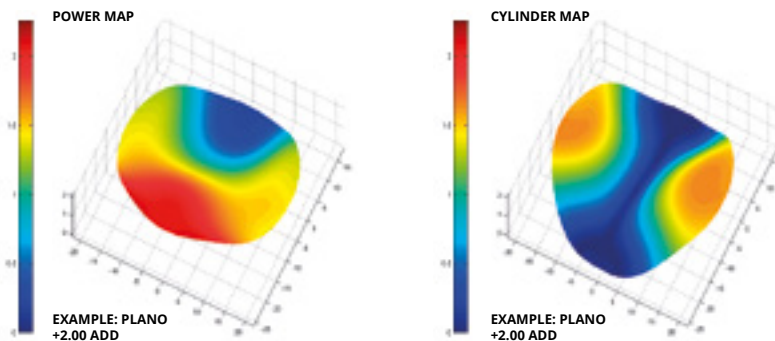

MY MEETING RANGE: UP TO 4M

Designed for near and intermediate vision within a conference room.