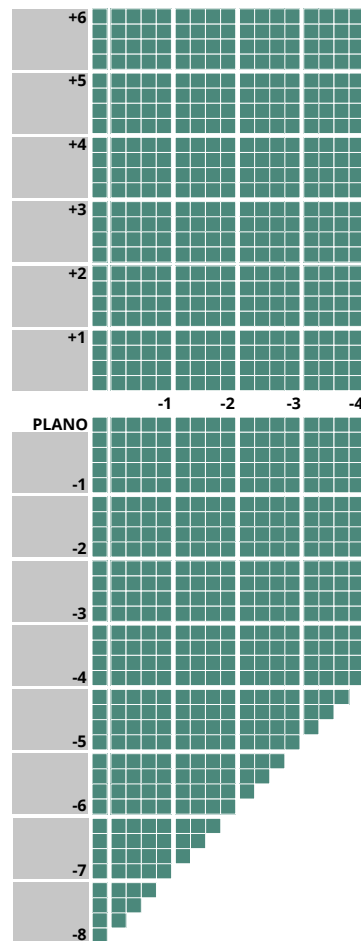

1.67 D28 FLAT TOP

Hardcoated / Infinity XT / Hydro+ / Blue Shield

TECHNICAL INFORMATION

N	Refractive Index:	1.67
V	Abbe Value:	32
	Density:	1.35
	UV:	400 (Up to 460*)

IMPORTANT INFORMATION

- Up to 4.00D of prism available
- Additions of +1.00 to +3.00 available
- Seg drop: 4mm
- Seg inset: 2mm
- Available to tint up to 75% absorption

LENS PROPERTIES

	Hardcoated	Infinity XT	Hydro+	Blue Shield
Optimum clarity	✓	✓	✓	✓
Scratch resistant	✓	✓	✓	✓
Easy clean		✓	✓	✓
Anti-reflective		✓	✓	✓
Super-hydrophobic			✓	✓
Thinner than CR39	✓	✓	✓	✓
Freeform technology				
Filters blue light				✓

* Diameters from 50mm to 80mm - dependent on prescription