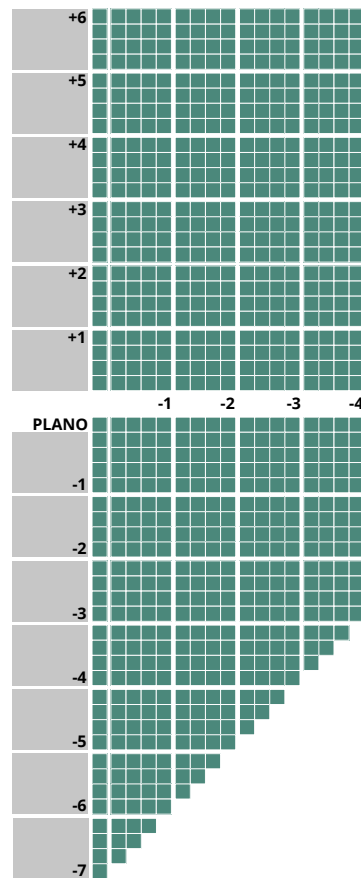

1.5 C28 CURVE TOP

Uncoated / Hardcoated / Infinity XT / Hydro+ / Blue Shield

TECHNICAL INFORMATION

N	Refractive Index:	1.498
V	Abbe Value:	58
	Density:	1.32
	UV:	355 (Up to 460*)

IMPORTANT INFORMATION

- Up to 4.00D of prism available
- Additions of +1.00 to +3.00 available
- Seg drop: 4mm
- Seg inset: 2mm
- Available to tint up to 85% absorption

DISPENSING RECOMMENDATIONS

- Not suitable for rimless glazing

LENS PROPERTIES

	Uncoated	Hardcoated	Infinity XT	Hydro+	Blue Shield
Optimum clarity	✓	✓	✓	✓	✓
Scratch resistant		✓	✓	✓	✓
Easy clean			✓	✓	✓
Anti-reflective			✓	✓	✓
Super-hydrophobic				✓	✓
Thinner than CR39					
Freeform technology					
Filters blue light					✓

* Diameters from 50mm to 80mm - dependent on prescription