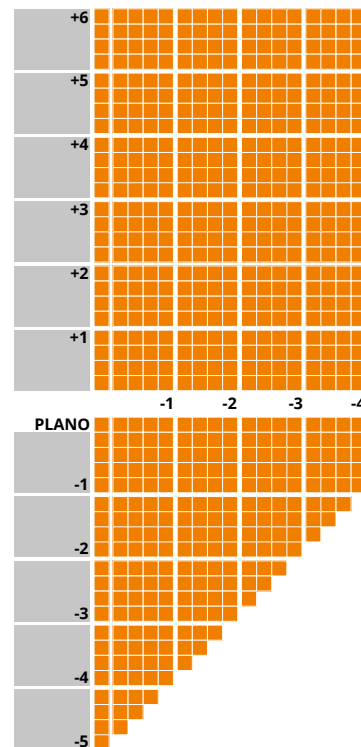

IMPORTANT INFORMATION

- Up to 4.00D of prism available
- Additions of +1.00 to +3.00 available
- Seg drop: 4mm
- Seg inset: 2mm

DISPENSING RECOMMENDATIONS

- Not suitable for rimless glazing

LENS PROPERTIES

* Diameters from 50mm to 80mm - dependent on prescription