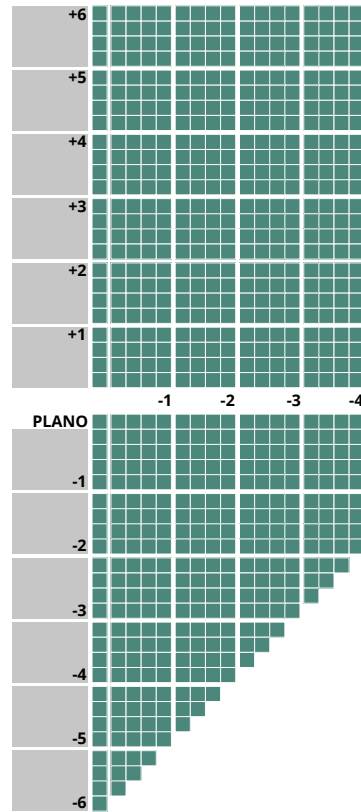

* Diameters from 50mm to 80mm - dependent on prescription

1.5 R28 ROUND SEG

Uncoated / Hardcoated / Infinity XT / Hydro+ / Blue Shield

TECHNICAL INFORMATION

 Refractive Index: 1.498
 Abbe Value: 58
 Density: 1.32
 UV: 355 (Up to 460*)

IMPORTANT INFORMATION

- Up to 4.00D of prism available
- Additions of +1.00 to +3.00 available
- Seg drop: 4mm
- Seg inset: 2mm
- Available to tint up to 85% absorption

DISPENSING RECOMMENDATIONS

- Not suitable for rimless glazing