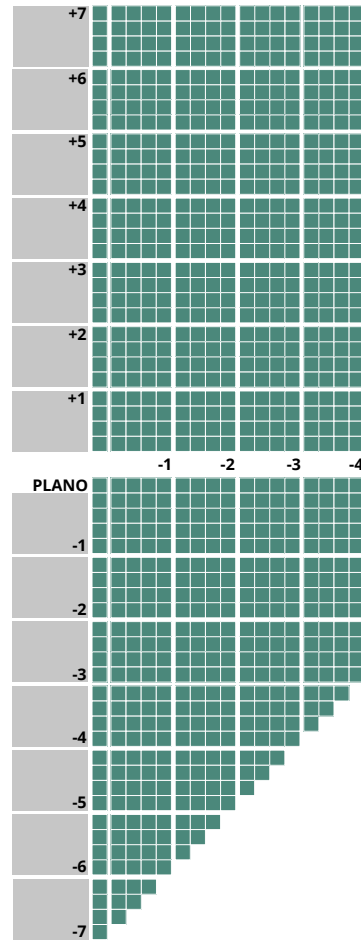

1.5 D28 FLAT TOP

Uncoated / Hardcoated / Infinity XT / Hydro+ / Blue Shield

TECHNICAL INFORMATION

Refractive Index:	1.498
Abbe Value:	58
Density:	1.32
UV:	355 (Up to 460*)

IMPORTANT INFORMATION

- Up to 4.00D of prism available
- Additions of +1.00 to +3.00 available
- Seg drop: 4mm
- Seg inset: 2mm
- Available to tint up to 85% absorption

DISPENSING RECOMMENDATIONS

- Not suitable for rimless glazing

LENS PROPERTIES

	Uncoated	Hardcoated	Infinity XT	Hydro+	Blue Shield
Optimum clarity	✓	✓	✓	✓	✓
Scratch resistant		✓	✓	✓	✓
Easy clean			✓	✓	✓
Anti-reflective			✓	✓	✓
Super-hydrophobic				✓	✓
Thinner than CR39					
Freeform technology					
Filters blue light					✓

* Diameters from 50mm to 80mm - dependent on prescription