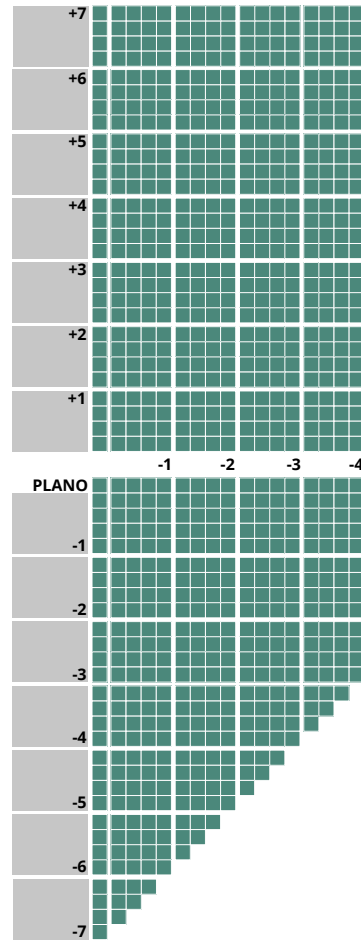

1.6 D28 FLAT TOP

Hardcoated / Infinity XT / Hydro+ / Blue Shield

TECHNICAL INFORMATION

N	Refractive Index:	1.6
V	Abbe Value:	42
	Density:	1.30
	UV:	400 (Up to 460*)

IMPORTANT INFORMATION

- Up to 4.00D of prism available
- Additions of +1.00 to +3.00 available
- Seg drop: 4mm
- Seg inset: 2mm
- Available to tint up to 75% absorption

LENS PROPERTIES

	Hardcoated	Infinity XT	Hydro+	Blue Shield
Optimum clarity	✓	✓	✓	✓
Scratch resistant	✓	✓	✓	✓
Easy clean		✓	✓	✓
Anti-reflective		✓	✓	✓
Super-hydrophobic			✓	✓
Thinner than CR39	✓	✓	✓	✓
Freeform technology				
Filters blue light				✓

* Diameters from 50mm to 80mm - dependent on prescription