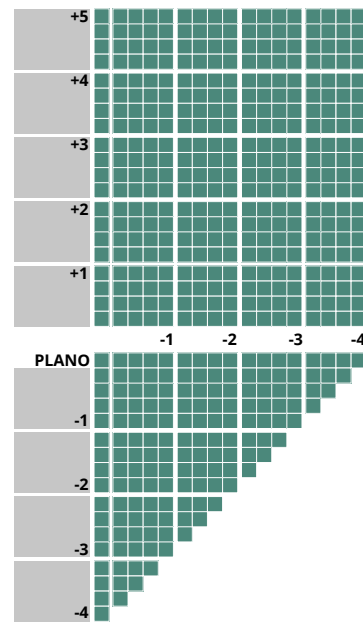

1.5 R24 INVISIBLE ROUND

Uncoated / Hardcoated / Infinity XT / Hydro+ / Blue Shield

TECHNICAL INFORMATION

Refractive Index:	1.498
Abbe Value:	58
Density:	1.32
UV:	355 (Up to 460*)

IMPORTANT INFORMATION

- Up to 4.00D of prism available
- Additions of +1.00 to +3.00 available
- Seg drop: 4mm
- Seg inset: 2mm
- Available to tint up to 85% absorption

DISPENSING RECOMMENDATIONS

- Not suitable for rimless glazing

LENS PROPERTIES

	Uncoated	Hardcoated	Infinity XT	Hydro+	Blue Shield
Optimum clarity	✓	✓	✓	✓	✓
Scratch resistant		✓	✓	✓	✓
Easy clean			✓	✓	✓
Anti-reflective			✓	✓	✓
Super-hydrophobic				✓	✓
Thinner than CR39					
Freeform technology					
Filters blue light					✓

* Diameters from 50mm to 80mm - dependent on prescription