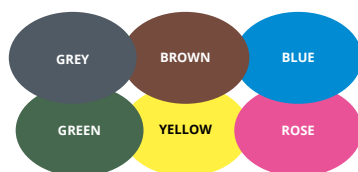

PRE-TINTED LENSES

We have a fantastic range of pre-tinted brown, grey and green stock lenses in a wide range of powers all available for next day delivery *.

AVAILABLE IN:

- 👁 1.5 CR39 Uncoated
- 👁 1.5 CR39 Back Surface Infinity XT
- 👁 1.6 MR8 Back Surface Infinity XT

TINTABLE LENSES

Most of our surfaced lenses are available for tinting. Please see specific product page for details.

TINTABLE MATERIALS:

- 👁 1.5 – Up to 85% absorption
- 👁 1.56 – Up to 75% absorption
- 👁 1.61 – Up to 75% absorption
- 👁 1.67 – Up to 75% absorption
- 👁 1.74 – Up to 75% absorption

AVAILABLE COLOURS: