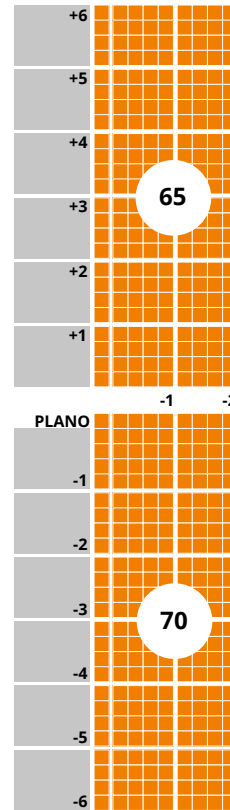

1.5 PRE-TINTED

Uncoated / Back Surface Infinity XT

65mm / 70mm

TECHNICAL INFORMATION

Refractive Index:	1.498
Abbe Value:	58
Density:	1.32
UV:	400

IMPORTANT INFORMATION

- Grey 85% ABS
- Brown 85% ABS
- Green 85% ABS
- Some prescriptions may be too thin to groove for supra frames

DISPENSING RECOMMENDATIONS

- Not suitable for rimless glazing

LENS PROPERTIES

	Uncoated	Infinity XT
Optimum clarity	✓	✓
Scratch resistant		✓
Easy clean		✓
Anti-reflective		✓
Super-hydrophobic		
Thinner than CR39		
Freeform technology		
Filters blue light