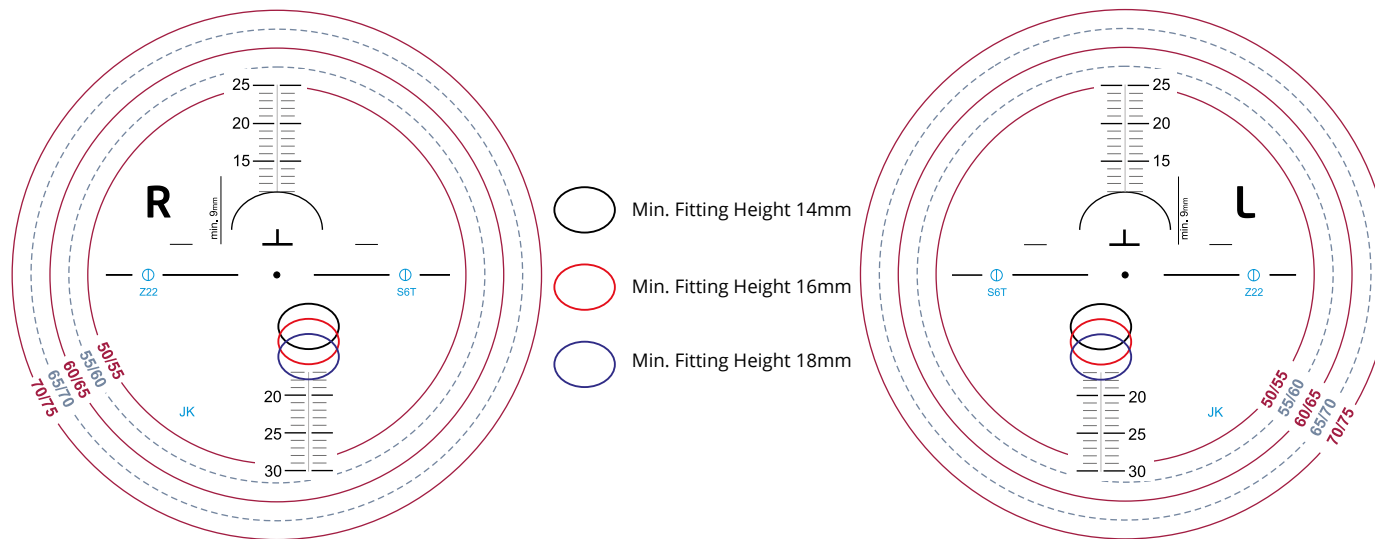

WIDEVIEW ZENIX

WIDEVIEW ZENIX ENGRAVING KEY:

1st character denotes: **D = Deep (18mm) / R = Regular (16mm) / S = Shallow (14mm)**

2nd character denotes: **5 = 1.5 / 3 = 1.53 / 56 = 1.56 / 9 = 1.59 / 6 = 1.6 / 7 = 1.67 / 4 = 1.74**

3rd character denotes: **T: Transitions / X: Transitions XTRActive / P: Polarised / S: Photochromic**

Example: **S6T** = Shallow corridor / 1.6 Index / Transitions **Z22** = ZENIX +2.25 add